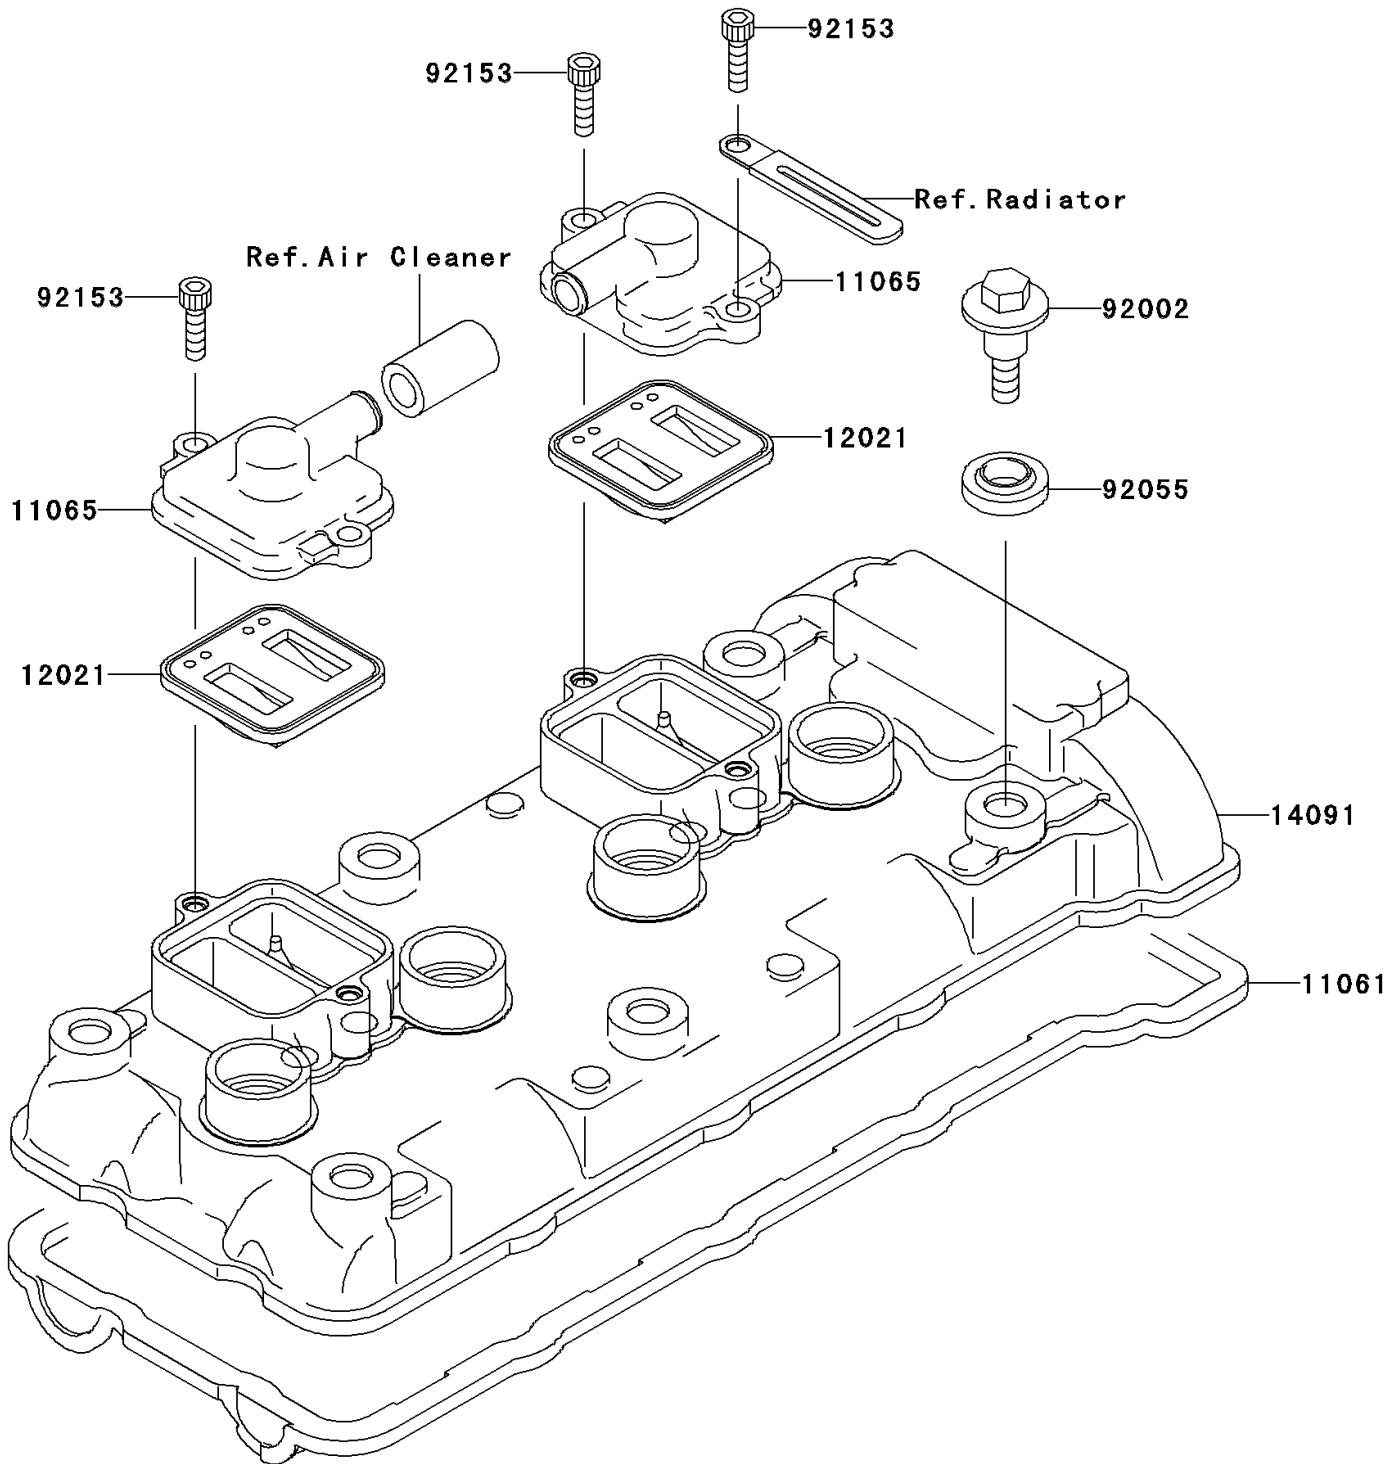

2004 Ninja® ZX™-6RR PARTS DIAGRAM

Cylinder Head Cover

E1112

2004 Ninja® ZX™-6RR PARTS LIST

Cylinder Head Cover

ITEM NAME	PART NUMBER	QUANTITY
GASKET,HEAD COVER (Ref # 11061)	11061-1160	1
CAP (Ref # 11065)	11065-1247	1
VALVE-ASSY-REED (Ref # 12021)	12021-1130	1
COVER,HEAD (Ref # 14091)	14091-1521	1
BOLT,L=20.5 (Ref # 92002)	92002-1327	1
RING-O,HEAD COVER BOLT (Ref # 92055)	92055-1352	1
BOLT,SOCKET,6X18 (Ref # 92153)	92153-1284	1