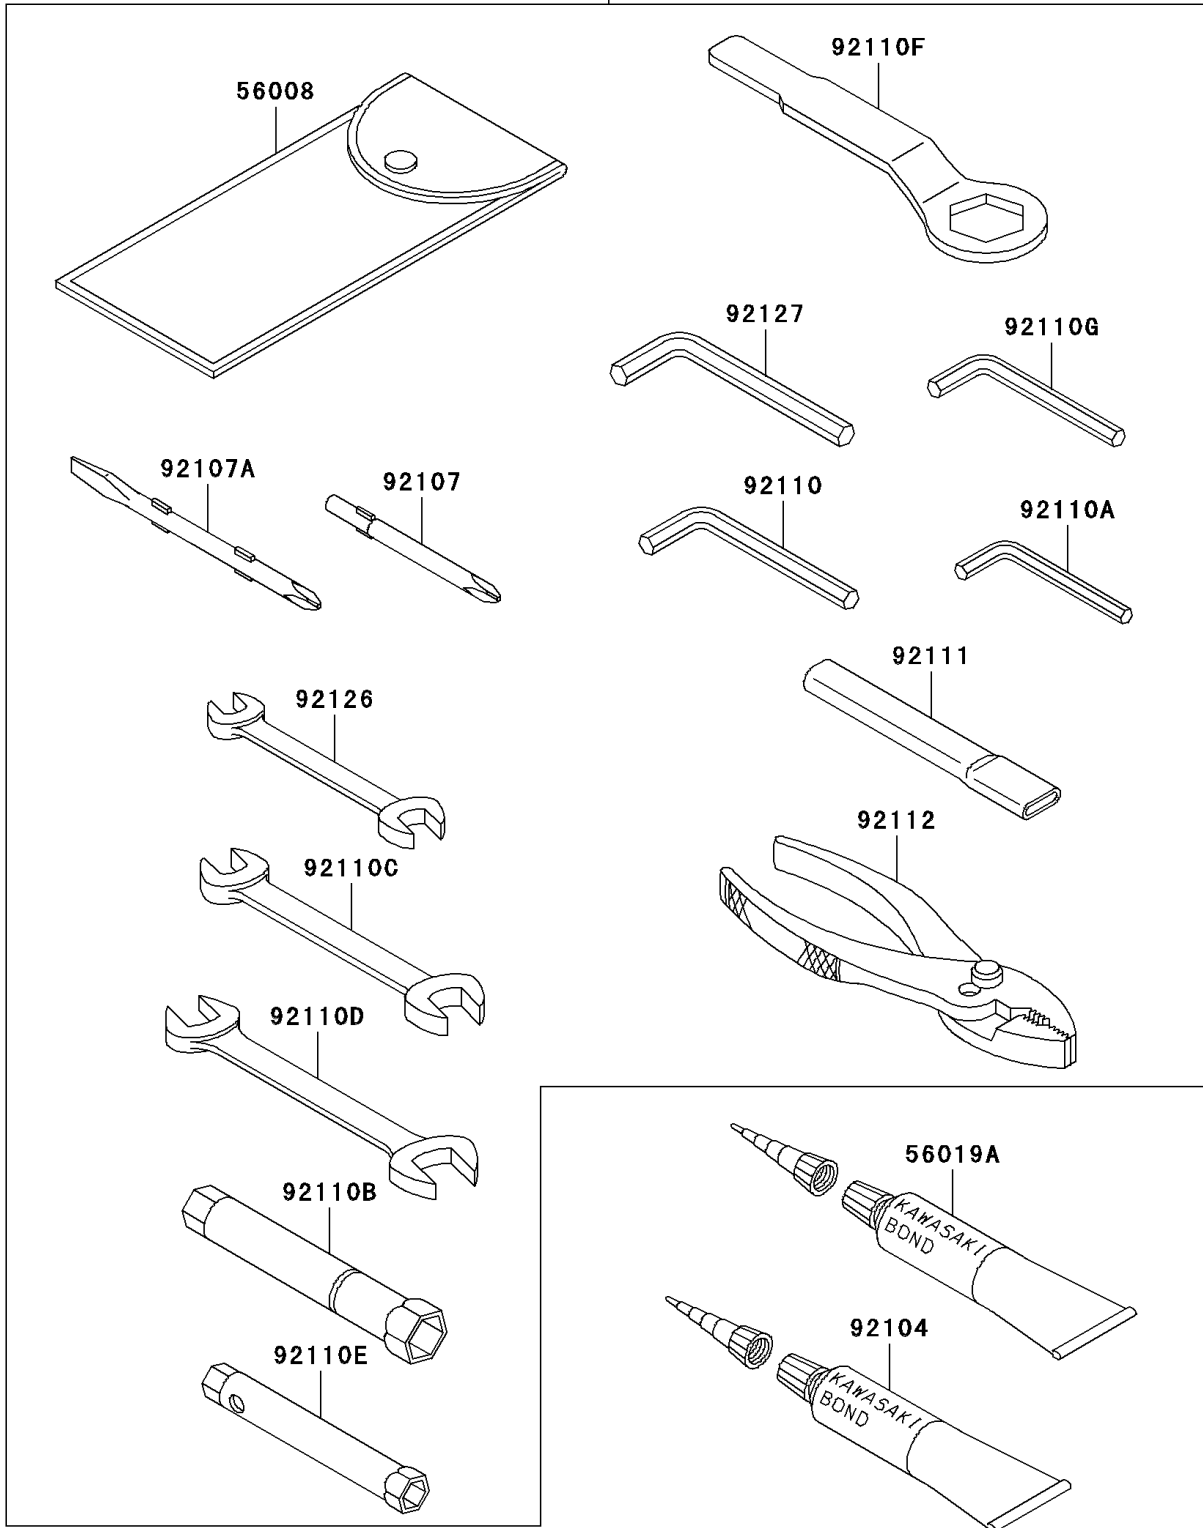

# 2003 Ninja® ZX™ -6RR PARTS DIAGRAM

Owner's Tools

56007

F2810

## 2003 Ninja® ZX™ -6RR PARTS LIST

### Owner's Tools

ITEM NAME	PART NUMBER	QUANTITY
TOOL-KIT (Ref # 56007)	56007-1470	1
BAG,TOOL (Ref # 56008)	56008-1075	1
THREE BOND TB1211,HT/RS,WHITE (Ref # 56019A)	56019-120	1
GASKET-LIQUID,TUBE,100G,BLACK (Ref # 92104)	92104-1003	1
TOOL-DRIVER,#3PHILLIPS (Ref # 92107)	92107-005	1
TOOL-DRIVER,#2PHILLIPS&SLOT (Ref # 92107A)	92107-1051	1
TOOL-WRENCH,ALLEN,5MM (Ref # 92110)	92110-1015	1
TOOL-WRENCH,ALLEN,3MM (Ref # 92110A)	92110-1140	1
TOOL-WRENCH,BOX,16MM (Ref # 92110B)	92110-1146	1
TOOL-WRENCH,OPEN END,10X12 (Ref # 92110C)	92110-1152	1
TOOL-WRENCH,OPEN END,14X17 (Ref # 92110D)	92110-1153	1
TOOL-WRENCH,BOX,8&10MM (Ref # 92110E)	92110-1160	1
TOOL-WRENCH,BOX END,32MM (Ref # 92110F)	92110-1161	1
TOOL-WRENCH,ALLEN,4MM (Ref # 92110G)	92110-3703	1
TOOL-BAR,BOX END WRENCH (Ref # 92111)	92111-1051	1
TOOL-PLIERS (Ref # 92112)	92112-1001	1
TOOL-WRENCH,OPEN END,8X10 (Ref # 92126)	92126-004	1
TOOL-WRENCH,ALLEN,6MM (Ref # 92127)	92127-003	1