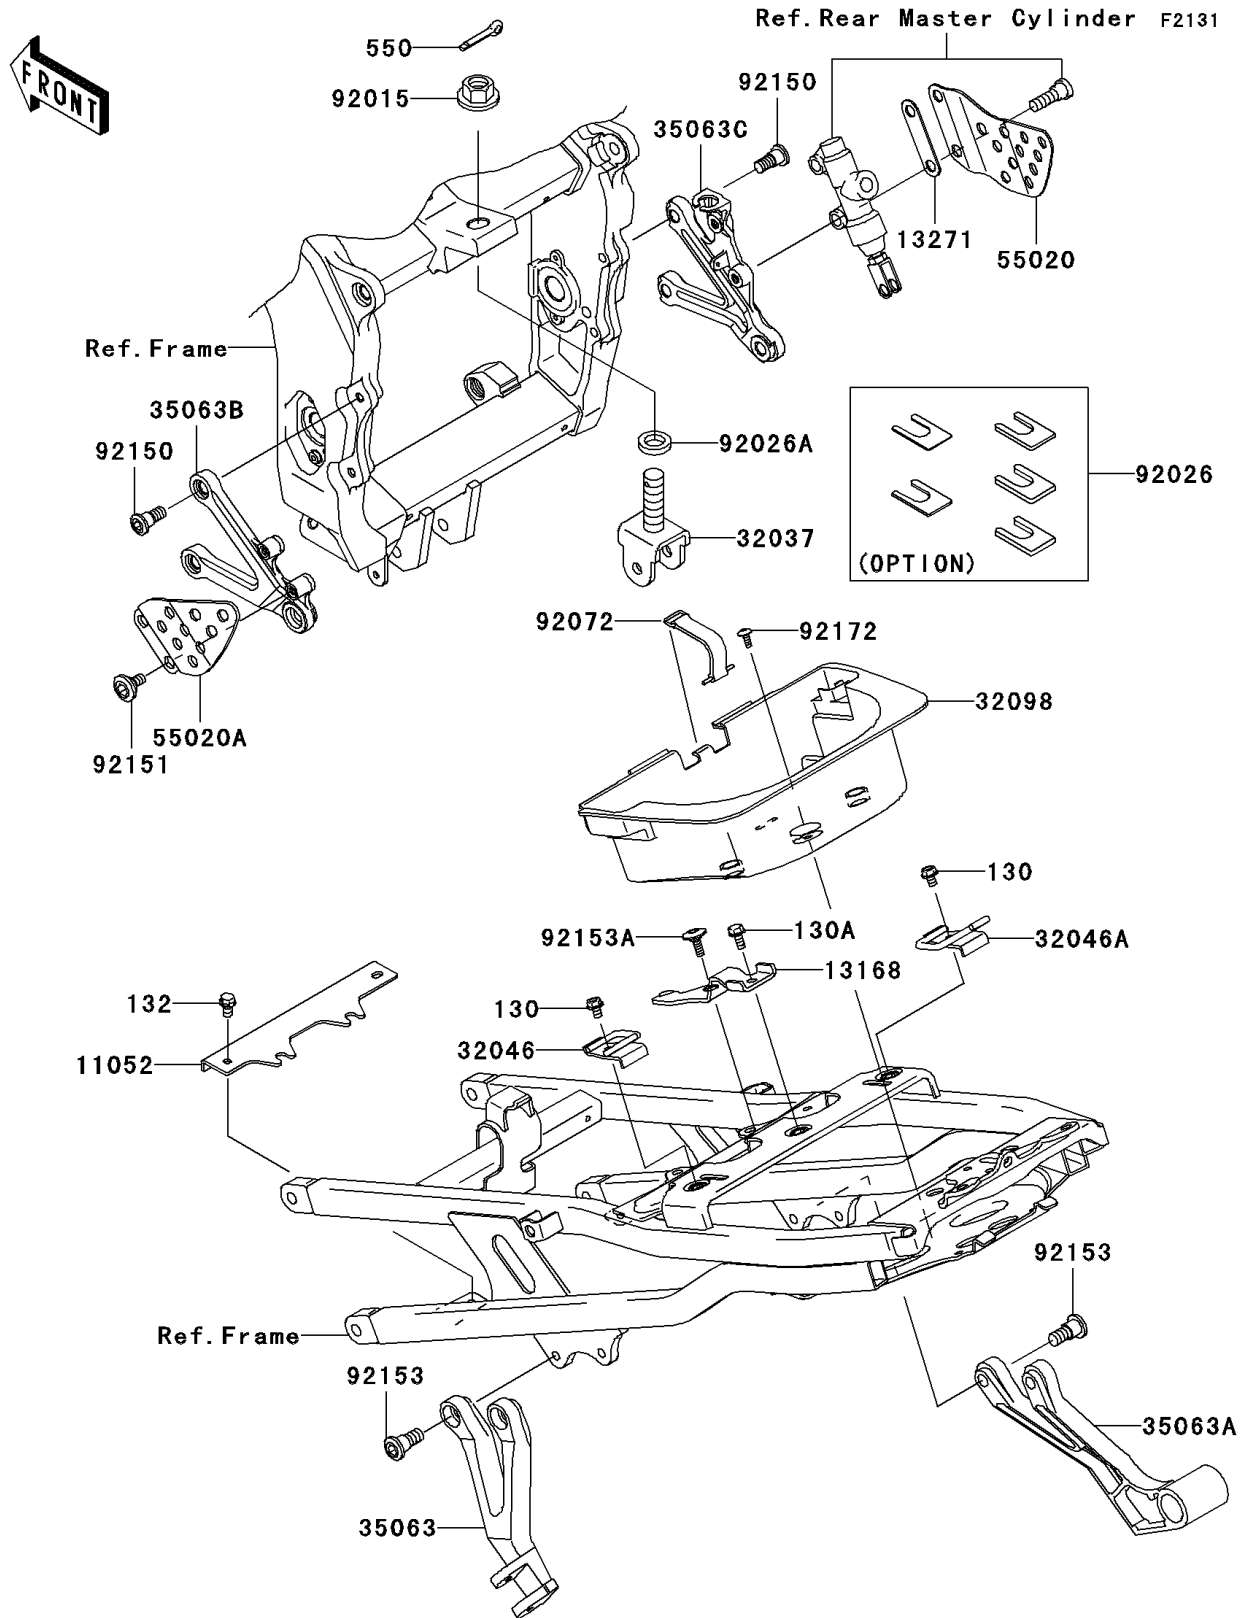

2003 Ninja® ZX™-6RR PARTS DIAGRAM

Frame Fittings

2003 Ninja® ZX™ -6RR PARTS LIST

Frame Fittings

ITEM NAME	PART NUMBER	QUANTITY
BOLT-FLANGED (Ref # 130)	130J0612	2
BOLT-FLANGED,6X16,BLACK (Ref # 130A)	130J0616	1
BOLT-FLANGED-SMALL,6X10 (Ref # 132)	132J0610	2
PIN-COTTER,4.0X25 (Ref # 550)	550D4025	1
BRACKET,BATTERY CASE (Ref # 11052)	11052-1951	1
LEVER,FRONT SEAT (Ref # 13168)	13168-1765	1
PLATE,FOOT GUARD (Ref # 13271)	13271-0104	1
BRACKET-SHOCKABSORBER (Ref # 32037)	32037-1887	1
BRACKET-SEAT,LH (Ref # 32046)	32046-1522	1
BRACKET-SEAT,RH (Ref # 32046A)	32046-1523	1
CASE-TOOL (Ref # 32098)	32098-1144	1
STAY,RR STEP,LH,P.SILVER (Ref # 35063)	35063-0031-458	1
STAY,RR STEP,RH,P.SILVER (Ref # 35063A)	35063-0032-458	1
STAY,FRONT STEP,LH,P.SILVER (Ref # 35063B)	35063-0037-458	1
STAY,FRONT STEP,RH,P.SILVER (Ref # 35063C)	35063-1257-458	1
GUARD,FR STEP STAY,RH (Ref # 55020)	55020-0025	1
GUARD,FR STEP STAY,LH (Ref # 55020A)	55020-1627	1
NUT,FLANGED,16MM (Ref # 92015)	92015-1881	1
SPACER,SET (Ref # 92026)	92026-1586	1
SPACER,16.5X26X6 (Ref # 92026A)	92026-1594	1
BAND,TOOL (Ref # 92072)	92072-1349	1
BOLT,SOCKET,8X20 (Ref # 92150)	92150-1839	4
BOLT,6MM (Ref # 92151)	92151-1334	2
BOLT,SOCKET,8X20 (Ref # 92153)	92153-0412	4
BOLT,SOCKET,6X18 (Ref # 92153A)	92153-1262	1
SCREW,5X12 (Ref # 92172)	92172-0008	1