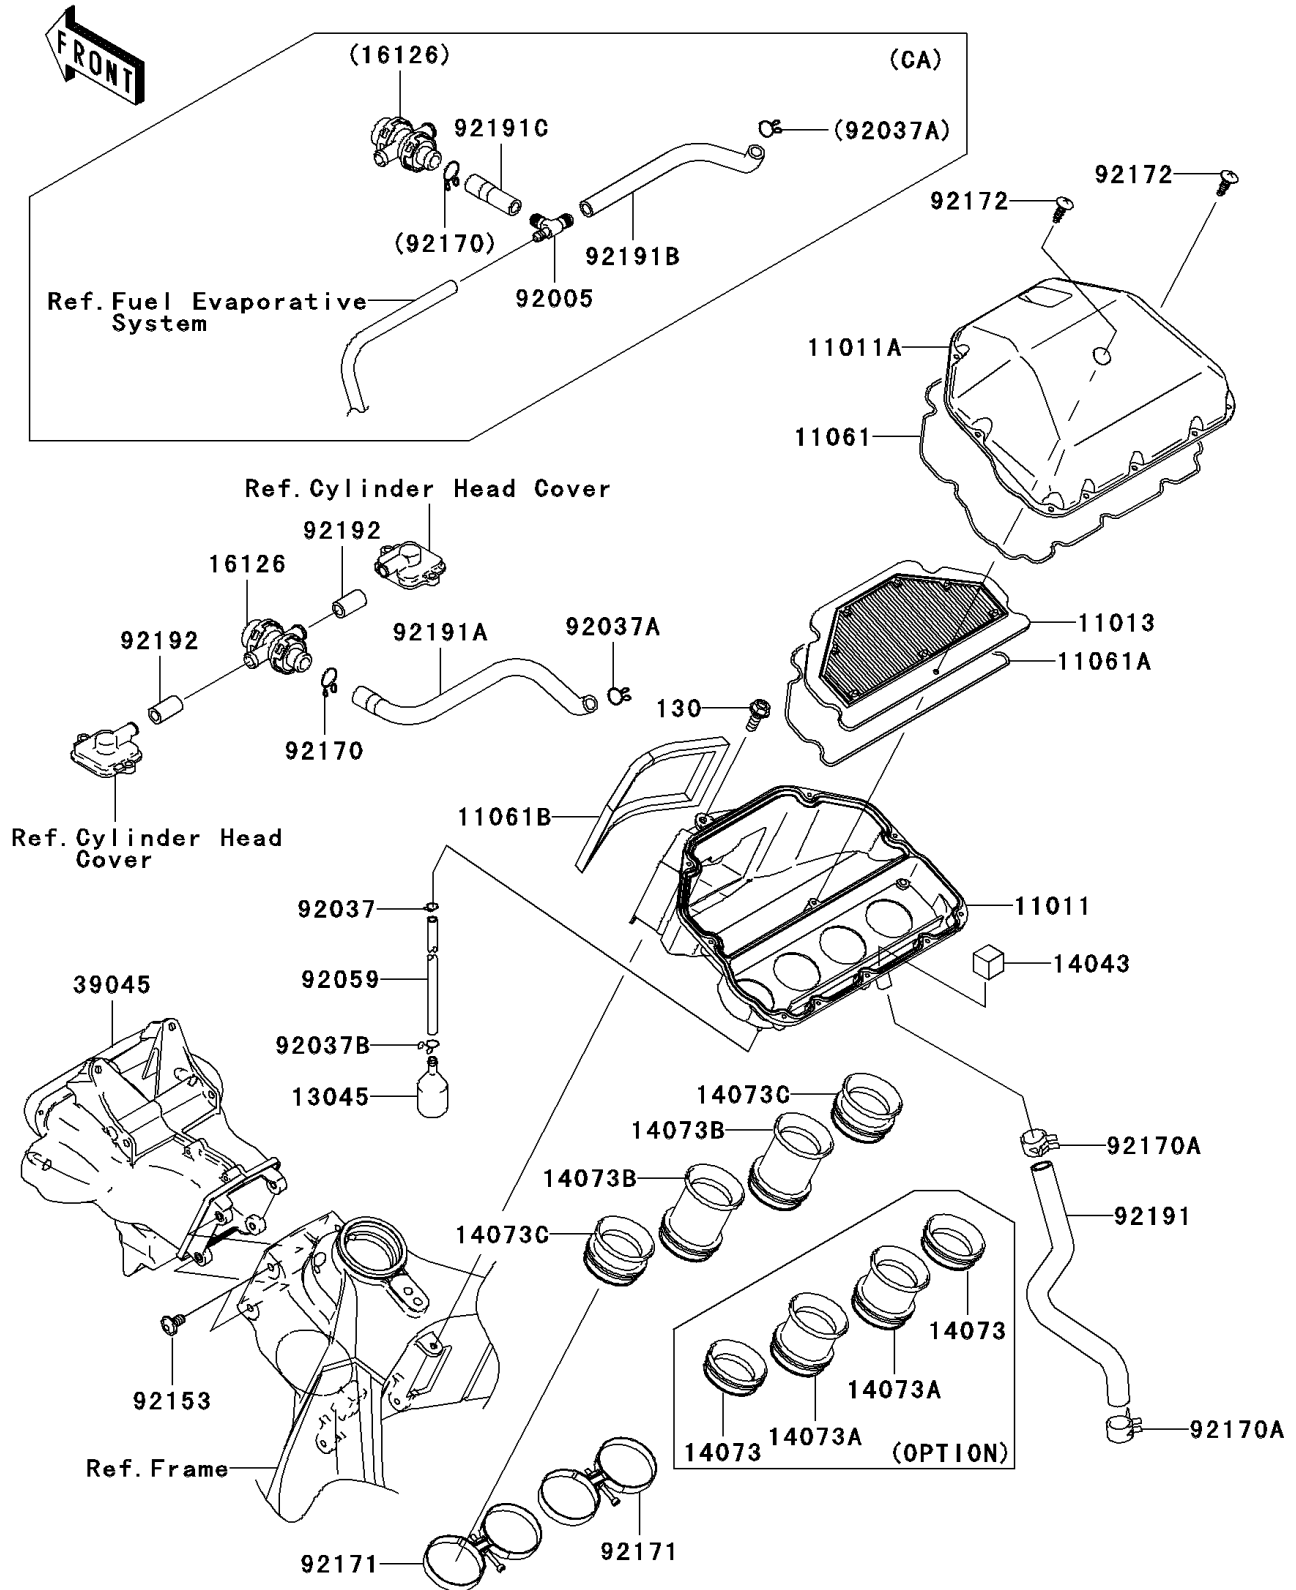

# 2003 Ninja® ZX™ -6RR PARTS DIAGRAM

Air Cleaner

E1130

## 2003 Ninja® ZX™-6RR PARTS LIST

### Air Cleaner

ITEM NAME	PART NUMBER	QUANTITY
BOLT-FLANGED (Ref # 130)	130L0616	1
CASE-AIR FILTER,LWR (Ref # 11011)	11011-0004	1
CASE-AIR FILTER,UPP (Ref # 11011A)	11011-1663	1
ELEMENT-AIR FILTER (Ref # 11013)	11013-1301	1
GASKET,CASE (Ref # 11061)	11061-1162	1
GASKET,ELEMENT (Ref # 11061A)	11061-1163	1
GASKET (Ref # 11061B)	11061-1164	1
RECEIVER-OIL (Ref # 13045)	13045-1057	1
FILTER (Ref # 14043)	14043-0003	1
DUCT,L=10.8 (Ref # 14073)	14073-0009	2
DUCT,L=50.8 (Ref # 14073A)	14073-0010	2
DUCT,#2&#3 (Ref # 14073B)	14073-1844	2
DUCT,#1&#4 (Ref # 14073C)	14073-1845	2
VALVE,AIR SWITCH (Ref # 16126)	16126-1433	1
DUCT-ASSY (Ref # 39045)	39045-1071	1
CLAMP,TUBE (Ref # 92037)	92037-010	1
CLAMP (Ref # 92037A)	92037-1593	1
CLAMP (Ref # 92037B)	92037-1712	1
TUBE,6X9X360 (Ref # 92059)	92059-103	1
BOLT,6X12 (Ref # 92153)	92153-1275	4
CLAMP (Ref # 92170)	92170-1017	1
CLAMP (Ref # 92170A)	92170-1060	2
CLAMP,FUNNEL TIGHTEN (Ref # 92171)	92171-0124	2
SCREW (Ref # 92172)	92172-1072	10
TUBE,BLOWBY (Ref # 92191)	92191-1780	1
TUBE,10X16X29 (Ref # 92192)	92192-0009	2
FITTING (Ref # 92005)	92005-1402	1
TUBE,AIR FILTER-SWITCH (Ref # 92191A)	92191-1781	1
TUBE,AIR FILTER-FITTING (Ref # 92191B)	92191-1812	1

### Air Cleaner

ITEM NAME	PART NUMBER	QUANTITY
TUBE,FITTING-AIR SWITCH (Ref # 92191C)	92191-1813	1