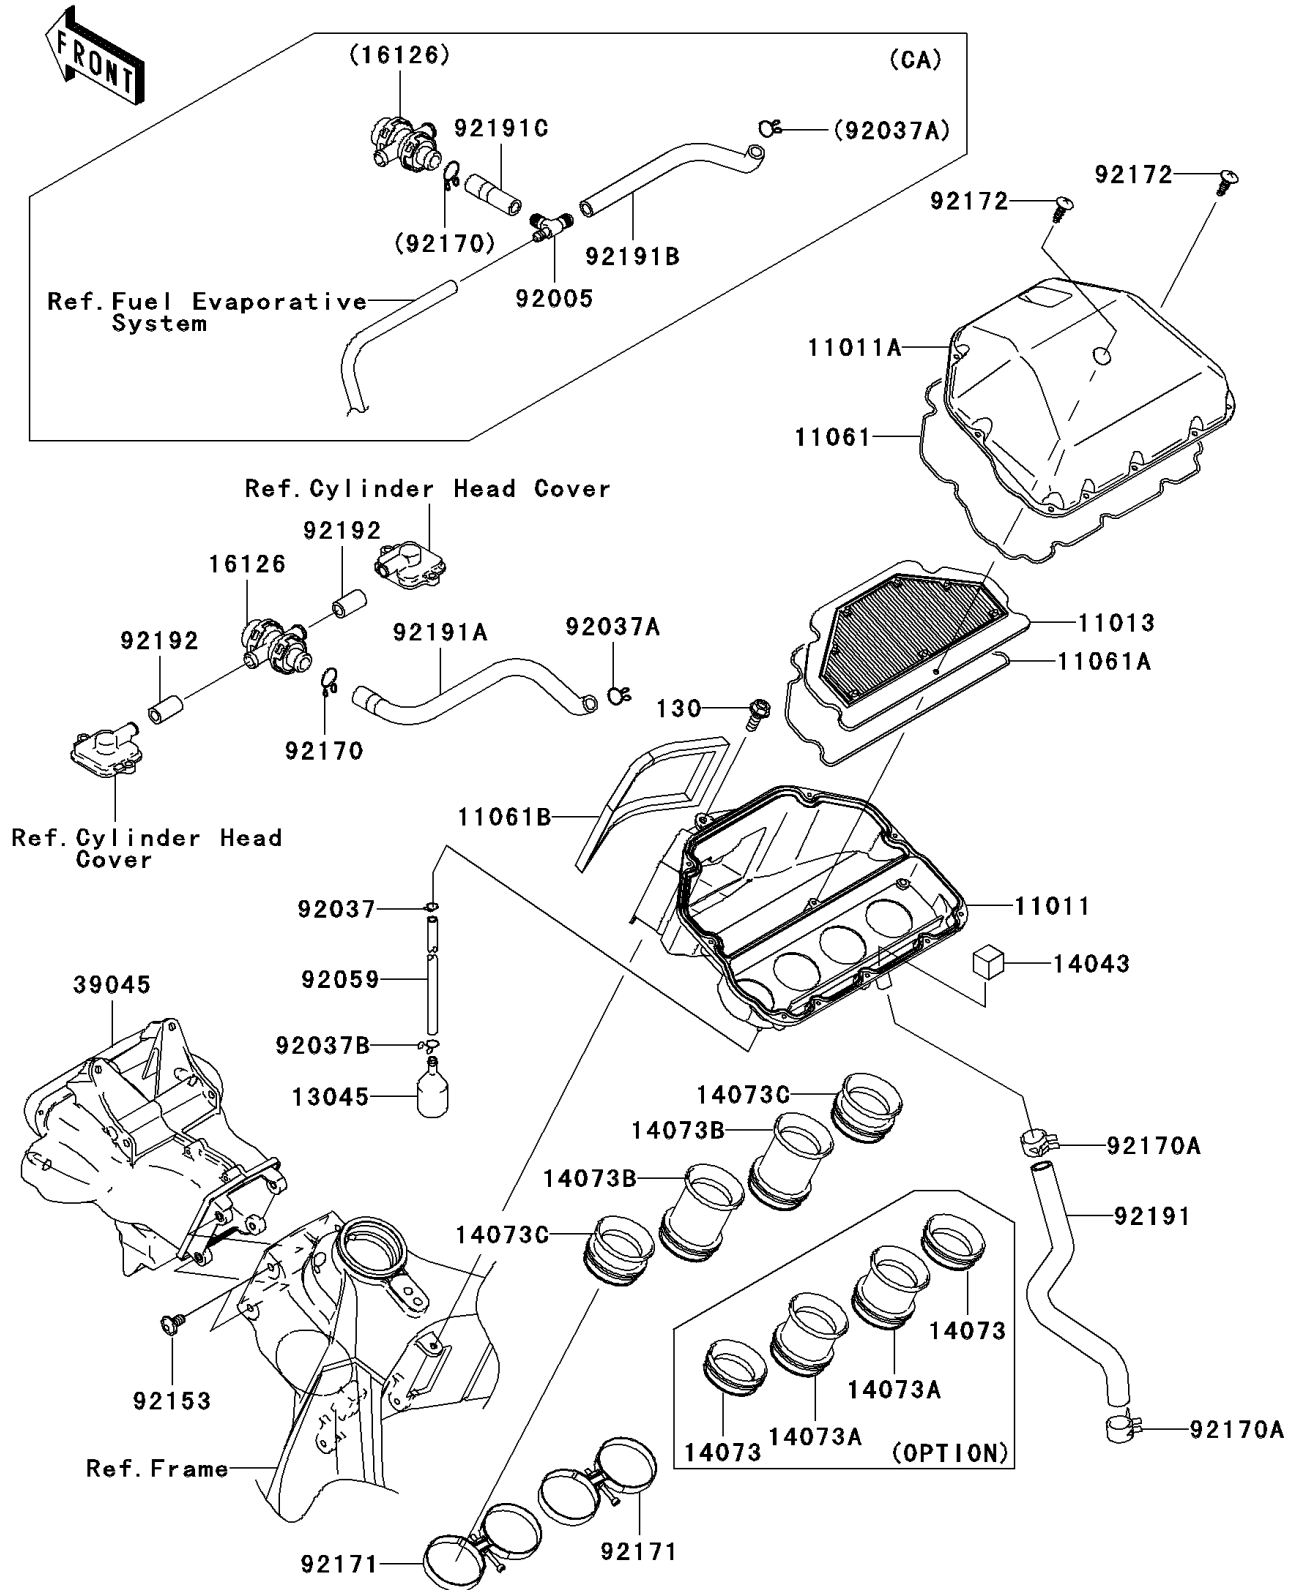

2003 Ninja® ZX™ -6RR PARTS DIAGRAM

Air Cleaner

E1130

2003 Ninja® ZX™ -6RR PARTS LIST

Air Cleaner

ITEM NAME	PART NUMBER	QUANTITY
BOLT-FLANGED (Ref # 130)	130L0616	1
CASE-AIR FILTER,LWR (Ref # 11011)	11011-0004	1
CASE-AIR FILTER,UPP (Ref # 11011A)	11011-1663	1
ELEMENT-AIR FILTER (Ref # 11013)	11013-1301	1
GASKET,CASE (Ref # 11061)	11061-1162	1
GASKET,ELEMENT (Ref # 11061A)	11061-1163	1
GASKET (Ref # 11061B)	11061-1164	1
RECEIVER-OIL (Ref # 13045)	13045-1057	1
FILTER (Ref # 14043)	14043-0003	1
DUCT,L=10.8 (Ref # 14073)	14073-0009	2
DUCT,L=50.8 (Ref # 14073A)	14073-0010	2
DUCT,#2 (Ref # 14073B)	14073-1844	2
DUCT,#1 (Ref # 14073C)	14073-1845	2
VALVE,AIR SWITCH (Ref # 16126)	16126-1433	1
DUCT-ASSY (Ref # 39045)	39045-1071	1
CLAMP,TUBE (Ref # 92037)	92037-010	1
CLAMP (Ref # 92037A)	92037-1593	1
CLAMP (Ref # 92037B)	92037-1712	1
TUBE,6X9X360 (Ref # 92059)	92059-103	1
BOLT,6X12 (Ref # 92153)	92153-1275	4
CLAMP (Ref # 92170)	92170-1017	1
CLAMP (Ref # 92170A)	92170-1060	2
CLAMP,FUNNEL TIGHTEN (Ref # 92171)	92171-0124	2
SCREW (Ref # 92172)	92172-1072	10
TUBE,BLOWBY (Ref # 92191)	92191-1780	1
TUBE,10X16X29 (Ref # 92192)	92192-0009	2
FITTING (Ref # 92005)	92005-1402	1
TUBE,AIR FILTER-SWITCH (Ref # 92191A)	92191-1781	1
TUBE,AIR FILTER-FITTING (Ref # 92191B)	92191-1812	1

2003 Ninja® ZX™ -6RR PARTS LIST

Air Cleaner

ITEM NAME	PART NUMBER	QUANTITY
TUBE,FITTING-AIR SWITCH (Ref # 92191C)	92191-1813	1