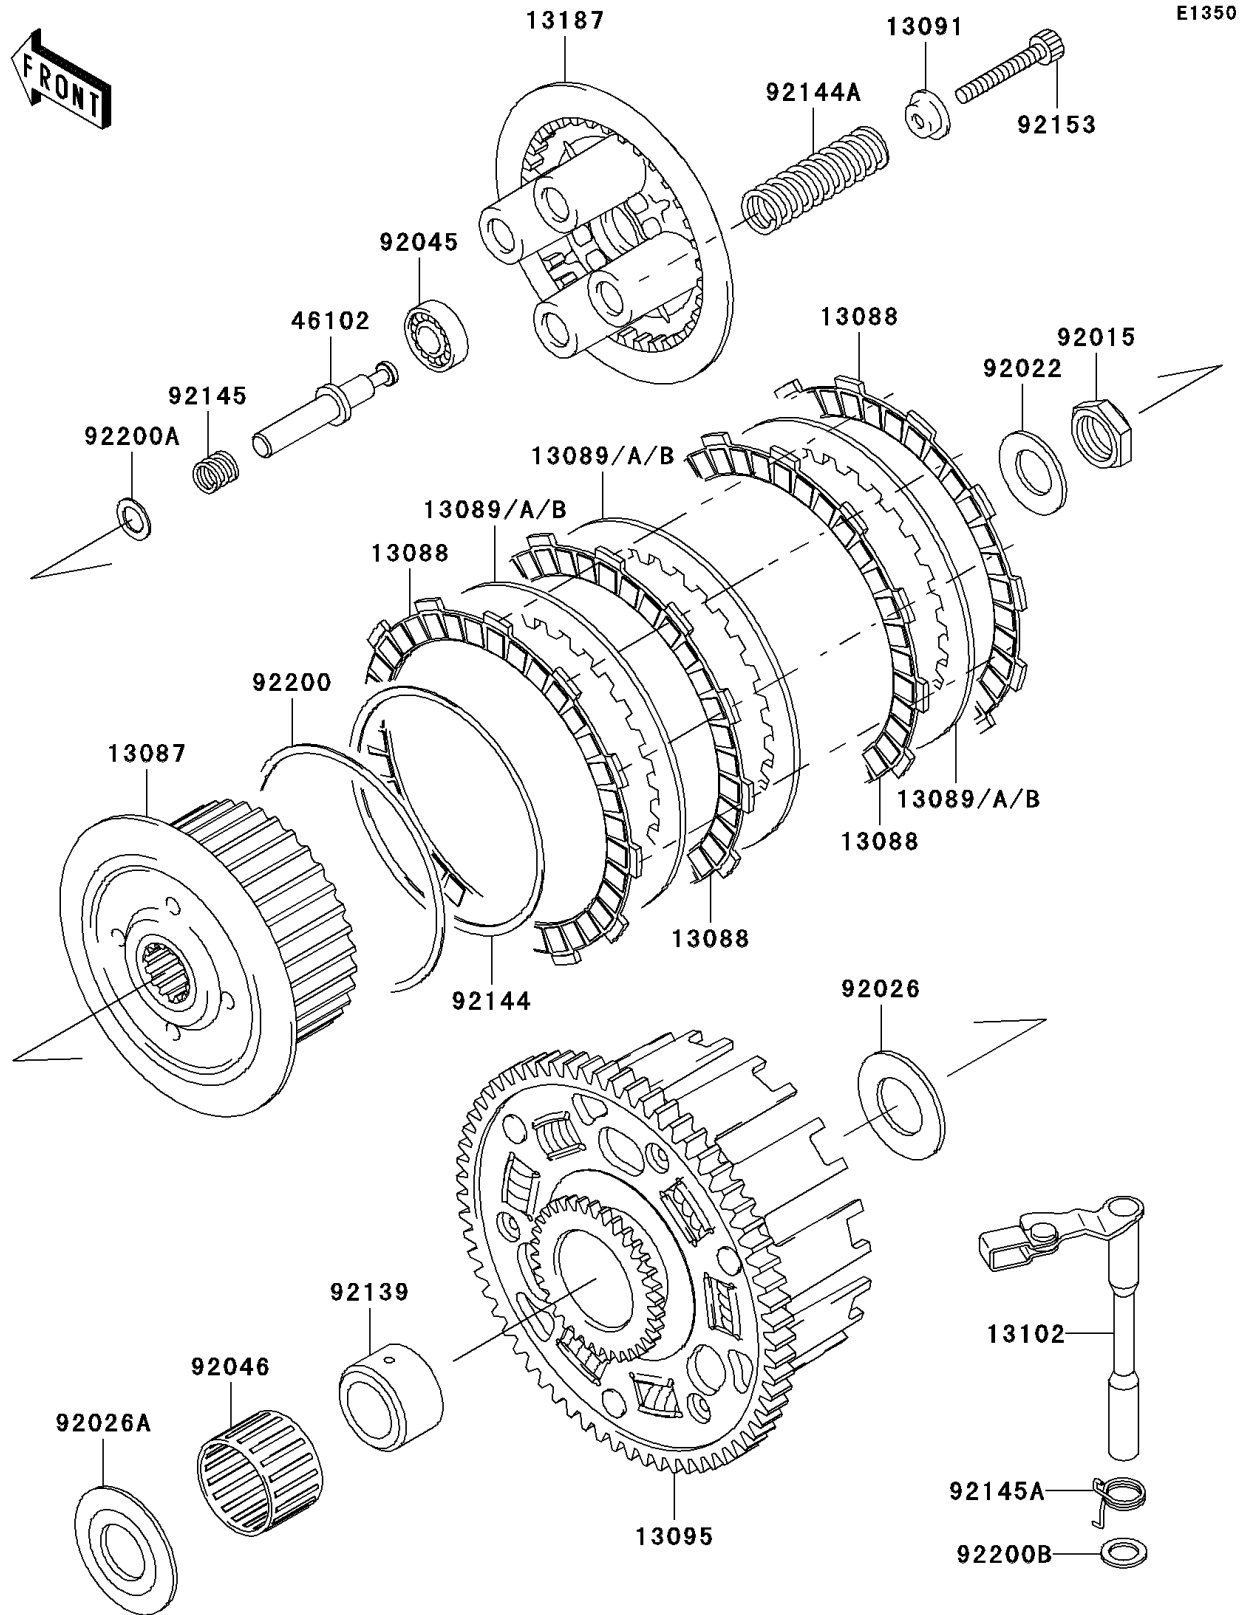

2005 ZZR600

PARTS DIAGRAM

Clutch

2005 ZZR600

PARTS LIST

Clutch

ITEM NAME	PART NUMBER	QUANTITY
HUB-CLUTCH (Ref # 13087)	13087-0006	1
PLATE-FRICTION (Ref # 13088)	13088-1124	9
PLATE-CLUTCH,T=1.6 (Ref # 13089)	13089-013	8
PLATE-CLUTCH,T=2.0 (Ref # 13089A)	13089-1073	AR
PLATE-CLUTCH,T=1.4 (Ref # 13089B)	13089-1126	AR
HOLDER,CLUTCH SPRING (Ref # 13091)	13091-1041	4
HOUSING-COMP-CLUTCH (Ref # 13095)	13095-1392	1
RELEASE-COMP-CLUTCH (Ref # 13102)	13102-1159	1
PLATE-CLUTCH OPERATING (Ref # 13187)	13187-0003	1
ROD (Ref # 46102)	46102-1449	1
NUT,20MM (Ref # 92015)	92015-1555	1
WASHER (Ref # 92022)	92022-1868	1
SPACER,25.5X47X2.5 (Ref # 92026)	92026-022	1
SPACER (Ref # 92026A)	92026-1356	1
BEARING-BALL,6001C3ML01 (Ref # 92045)	92045-1235	1
BEARING-NEEDLE,K38X43X28.8X (Ref # 92046)	92046-1263	1
BUSHING (Ref # 92139)	92139-0067	1
SPRING,FRICTION PLATE (Ref # 92144)	92144-1854	1
SPRING,CLUTCH OPERATING (Ref # 92144A)	92144-1881	4
SPRING,ROD (Ref # 92145)	92145-1159	1
SPRING (Ref # 92145A)	92145-1339	1
BOLT (Ref # 92153)	92153-0332	4
WASHER,FRICTION PLATE (Ref # 92200)	92200-1260	1
WASHER,11.2X18X0.5 (Ref # 92200A)	92200-1423	1
WASHER,12X18.5X0.5 (Ref # 92200B)	92200-1487	1