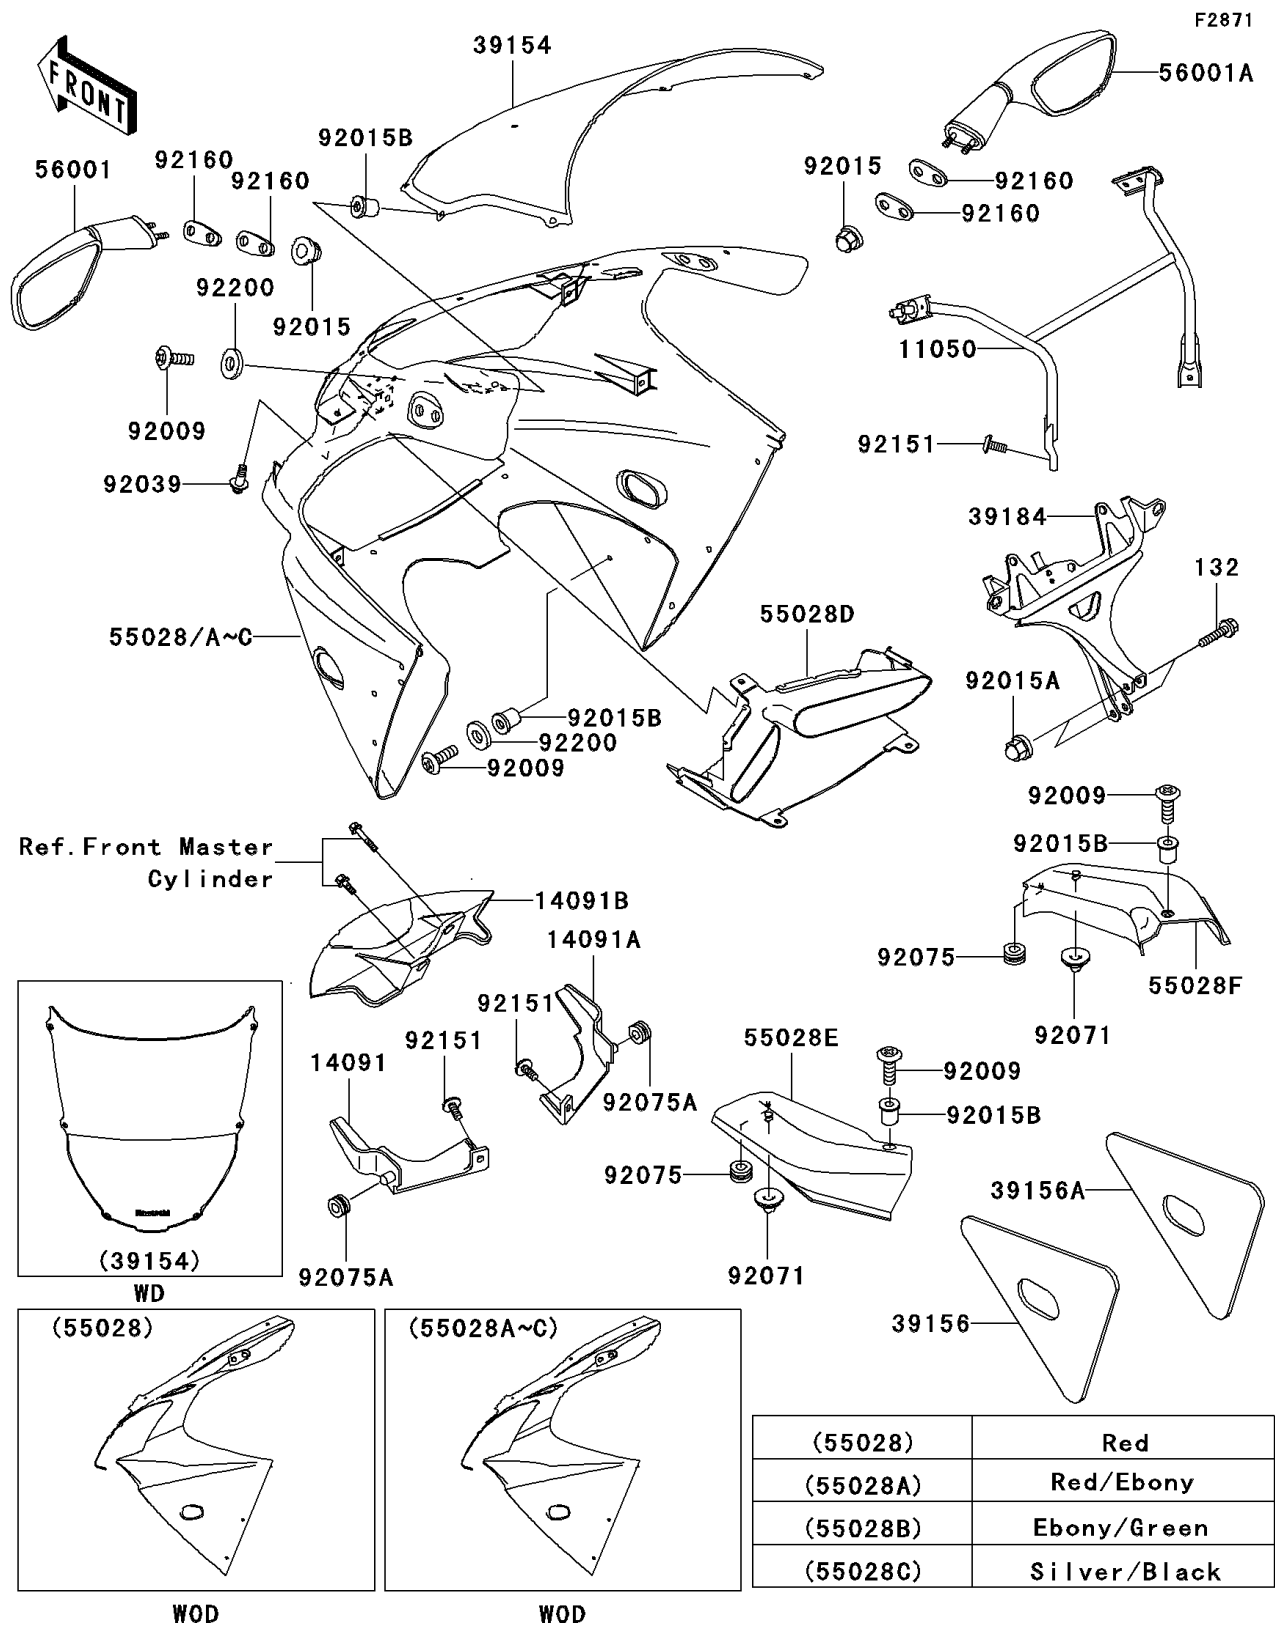

2000 Ninja® ZX™-6R PARTS DIAGRAM

Cowling(ZX600-J1)

2000 Ninja® ZX™-6R PARTS LIST

Cowling(ZX600-J1)

ITEM NAME	PART NUMBER	QUANTITY
BOLT-FLANGED-SMALL (Ref # 132)	132J0830	1
BRACKET,MIRROR (Ref # 11050)	11050-1640	1
COVER,RADIATOR,LH (Ref # 14091)	14091-1170	1
COVER,RADIATOR,RH (Ref # 14091A)	14091-1171	1
COVER,UNDER BRACKET (Ref # 14091B)	14091-1271	1
WINDSHIELD (Ref # 39154)	39154-5013	1
PAD,UPP COWLING,LH (Ref # 39156)	39156-1622	1
PAD,UPP COWLING,RH (Ref # 39156A)	39156-1623	1
BRACKET-ASSY,MAIN (Ref # 39184)	39184-1085	1
COWLING,UPP,EBONY/GREEN (Ref # 55028B)	55028-1390-FH	1
COWLING,DUCT,M.F.C.GRAY (Ref # 55028D)	55028-1391-3L	1
COWLING,INNER,LH (Ref # 55028E)	55028-1394	1
COWLING,INNER,RH (Ref # 55028F)	55028-1395	1
MIRROR-ASSY,LH (Ref # 56001)	56001-1483	1
MIRROR-ASSY,RH (Ref # 56001A)	56001-1484	1
SCREW,5X16 (Ref # 92009)	92009-1909	1
NUT,CAP,6MM,BLACK (Ref # 92015)	92015-1170	1
NUT,CAP,8MM,BLACK (Ref # 92015A)	92015-1174	1
NUT,WELL,5MM (Ref # 92015B)	92015-1757	1
RIVET (Ref # 92039)	92039-1227	1
GROMMET (Ref # 92071)	92071-1222	1
DAMPER (Ref # 92075)	92075-1067	1
DAMPER (Ref # 92075A)	92075-1912	1
BOLT,SOCKET,6X14 (Ref # 92151)	92151-1654	1
DAMPER,MIRROR (Ref # 92160)	92160-1089	1
WASHER,NYLON,5.3X11.5X0.5 (Ref # 92200)	92200-1480	1
COWLING,UPP,F.RED (Ref # 55028)	55028-1390-B1	1
COWLING,UPP,RED/EBONY (Ref # 55028A)	55028-1390-CV	1
COWLING,UPP,SILVER/BLACK (Ref # 55028C)	55028-1390-UH	1