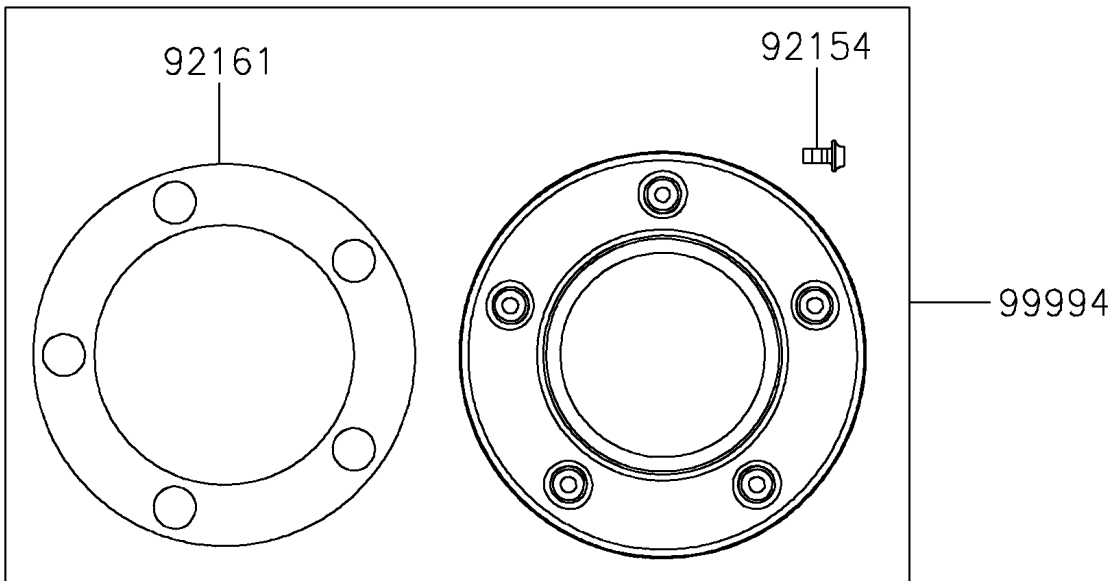

# 2025 Vulcan S CAFÉ PARTS DIAGRAM

Accessory(Decals)

F2910G

## 2025 Vulcan S CAFÉ PARTS LIST

Accessory(Decals)

ITEM NAME	PART NUMBER	QUANTITY
BOLT,SOCKET,5X10 (Ref # 92154)	92154-1691	5
DAMPER (Ref # 92161)	92161-1767	1
KIT-ACCESSORY,MARK,PLATING (Ref # 99994)	99994-0580	1