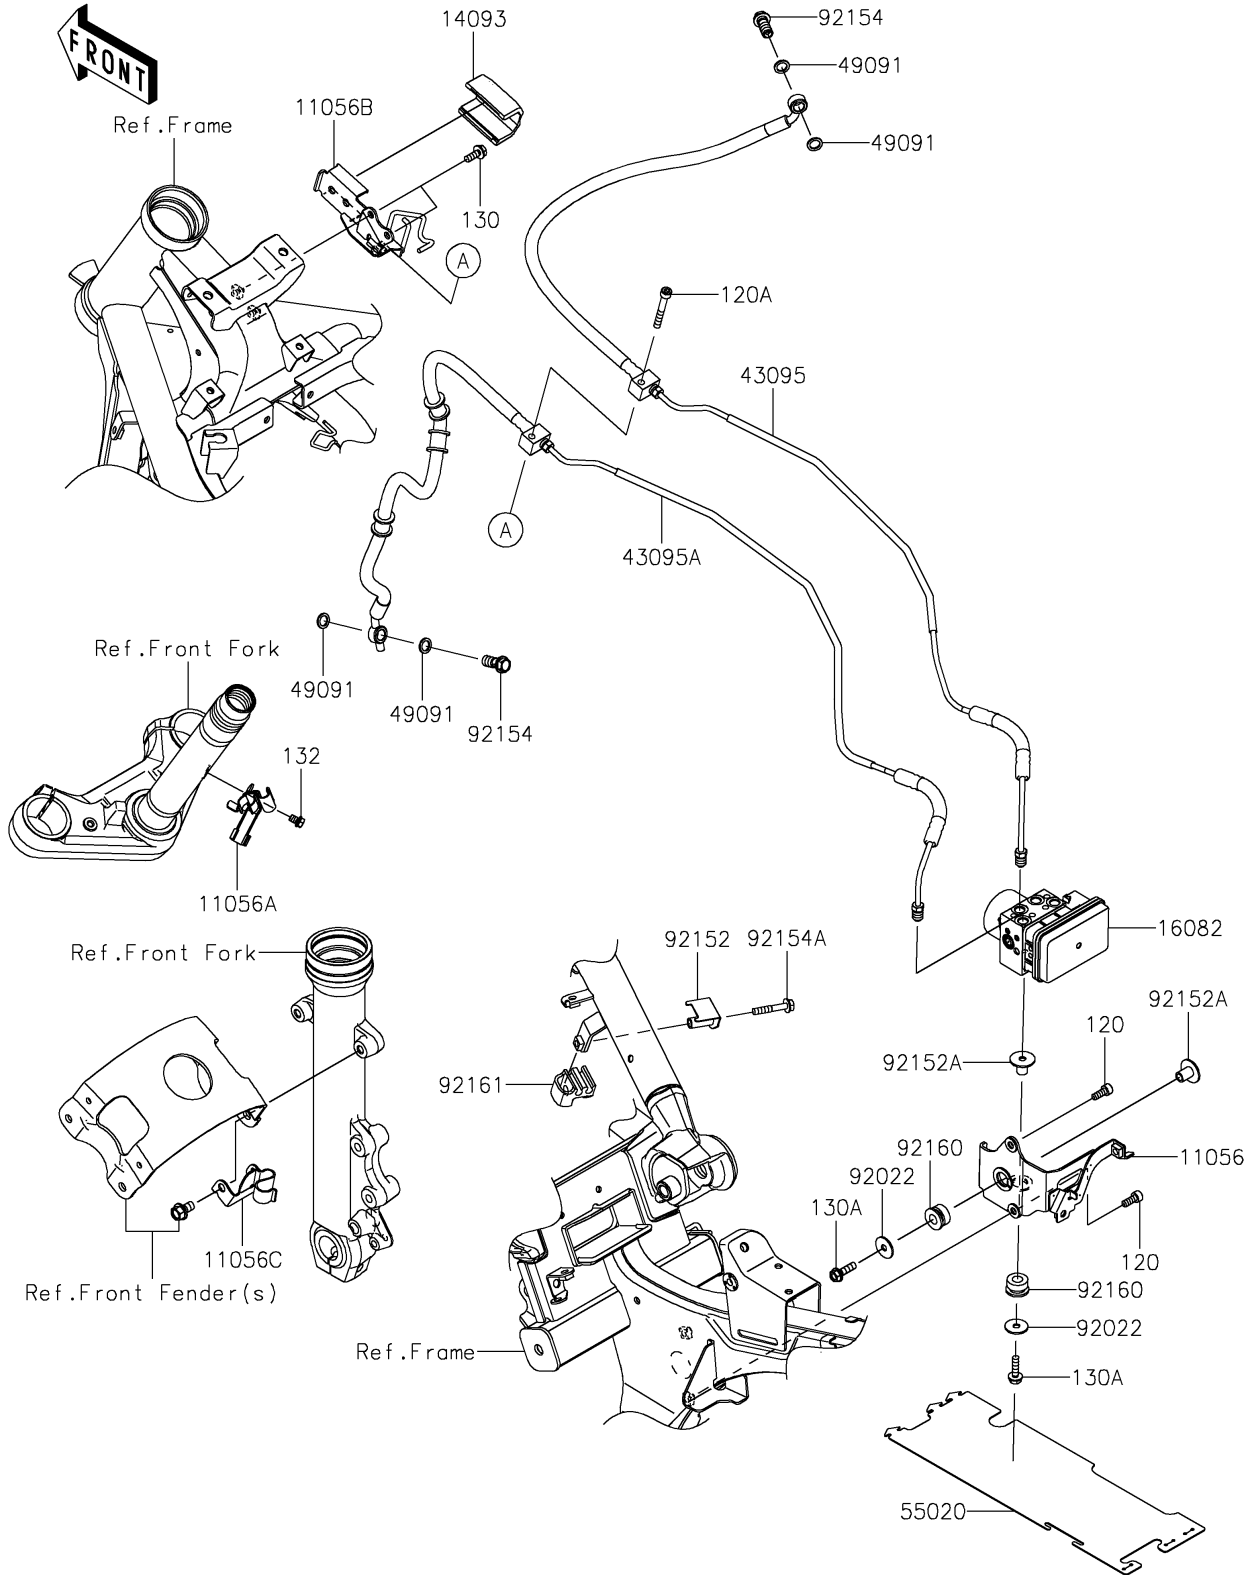

2025 Vulcan S CAFÉ PARTS DIAGRAM

Brake Piping

F2262

2025 Vulcan S CAFÉ PARTS LIST

Brake Piping

ITEM NAME	PART NUMBER	QUANTITY
BRACKET,ABS UNIT (Ref # 11056)	11056-4167	1
BRACKET,FORK UNDER HOLDER (Ref # 11056A)	11056-4358	1
BRACKET,BRAKE HOSE (Ref # 11056B)	11056-4376	1
BRACKET,FR FENDER (Ref # 11056C)	11056-7694	1
COVER,BRAKE HOSE BKT. (Ref # 14093)	14093-0145	1
PUMP-ASSY-OIL,ABS,WET (Ref # 16082)	16082-0910	1
HOSE-BRAKE,ABS UNIT-FR M/CYL. (Ref # 43095)	43095-1917	1
HOSE-BRAKE,ABS UNIT-FR CALIPER (Ref # 43095A)	43095-1918	1
WASHER-SEAL,10.1X14.5X1.5 (Ref # 49091)	49091-0001	4
GUARD,ABS UNIT (Ref # 55020)	55020-1885	1
WASHER,6.5X22X1.6 (Ref # 92022)	92022-237	2
COLLAR (Ref # 92152)	92152-0996	1
COLLAR,6.5X10X15.6 (Ref # 92152A)	92152-2105	2
BOLT,FLANGED,10X23 (Ref # 92154)	92154-0732	2
BOLT,FLANGED,6X35 (Ref # 92154A)	92154-4191	1
DAMPER (Ref # 92160)	92160-1141	2
DAMPER,BRAKE PIPE (Ref # 92161)	92161-0347	1
BOLT-SOCKET,6X16 (Ref # 120)	120CA0616	2
BOLT-SOCKET,6X45 (Ref # 120A)	120CA0645	1
BOLT-FLANGED,6X16 (Ref # 130)	130BA0616	2
BOLT-FLANGED,6X22 (Ref # 130A)	130BA0622	2
BOLT-FLANGED-SMALL,6X8 (Ref # 132)	132BB0608	1