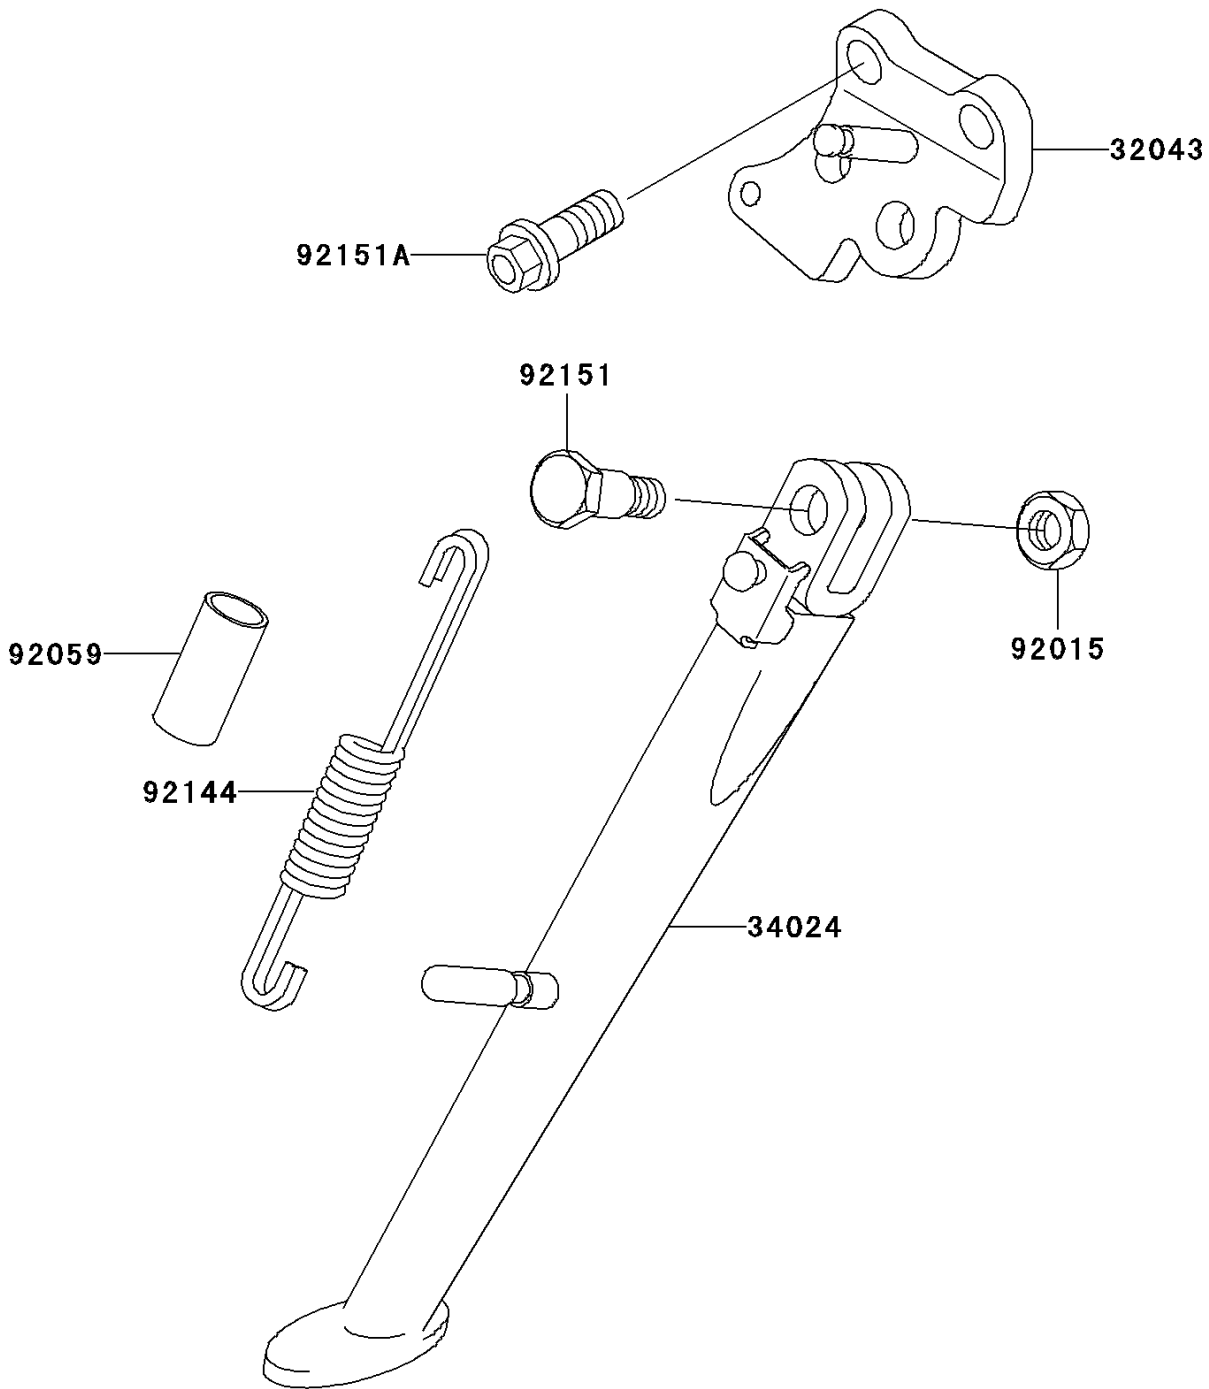

2000 Ninja® ZX™-6R PARTS DIAGRAM

Stand(s)

F2190

2000 Ninja® ZX™-6R PARTS LIST

Stand(s)

ITEM NAME	PART NUMBER	QUANTITY
BRACKET-STAND,SIDE,BLACK (Ref # 32043)	32043-1435-10	1
STAND-SIDE (Ref # 34024)	34024-1345	1
NUT,LOCK,10MM,BLACK (Ref # 92015)	92015-1188	1
TUBE,14X17X50 (Ref # 92059)	92059-1961	1
SPRING,SIDE STAND (Ref # 92144)	92144-1818	1
BOLT,SIDE STAND (Ref # 92151)	92151-1797	1
BOLT,FLANGED,10X25 (Ref # 92151A)	92151-1802	2