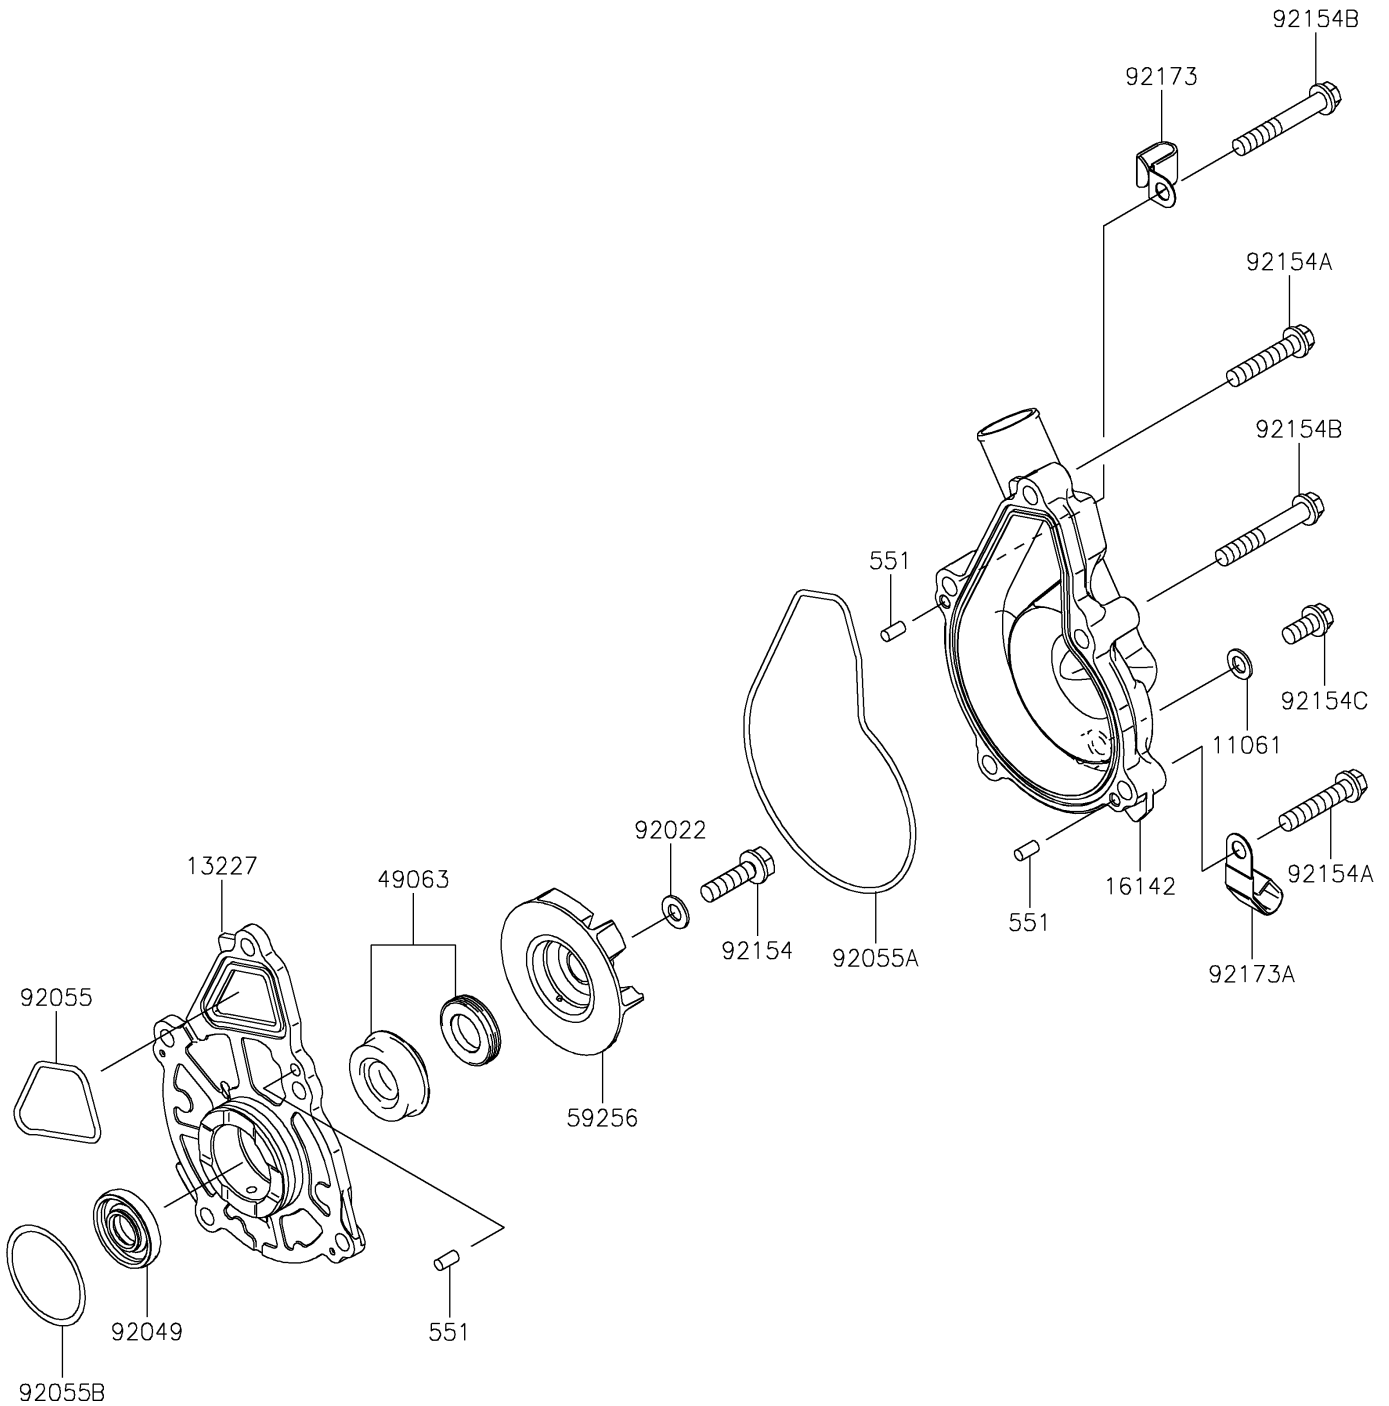

2024 Vulcan S CAFÉ PARTS DIAGRAM

Water Pump

E3031

2024 Vulcan S CAFÉ PARTS LIST

Water Pump

ITEM NAME	PART NUMBER	QUANTITY
GASKET (Ref # 11061)	11061-0107	1
HOUSING (Ref # 13227)	13227-0038	1
COVER-PUMP (Ref # 16142)	16142-0741	1
SEAL-MECHANICAL (Ref # 49063)	49063-1055	1
IMPELLER (Ref # 59256)	59256-0009	1
WASHER,6.1X12X1 (Ref # 92022)	92022-077	1
SEAL-OIL,12X28.55X5 (Ref # 92049)	92049-0791	1
RING-O,CASE-HOUSING (Ref # 92055)	92055-0082	1
RING-O,HOUSING-PUMP COVER (Ref # 92055A)	92055-0083	1
RING-O,33.2MM (Ref # 92055B)	92055-1155	1
BOLT,FLANGED,6X22 (Ref # 92154)	92154-1069	1
BOLT,FLANGED,6X30 (Ref # 92154A)	92154-1773	2
BOLT,FLANGED,6X40 (Ref # 92154B)	92154-1774	3
BOLT,FLANGED,6X12 (Ref # 92154C)	92154-1777	1
CLAMP (Ref # 92173)	92173-0082	1
CLAMP,HARNESS (Ref # 92173A)	92173-1368	1
PIN-DOWEL,4X8 (Ref # 551)	551A0408	3