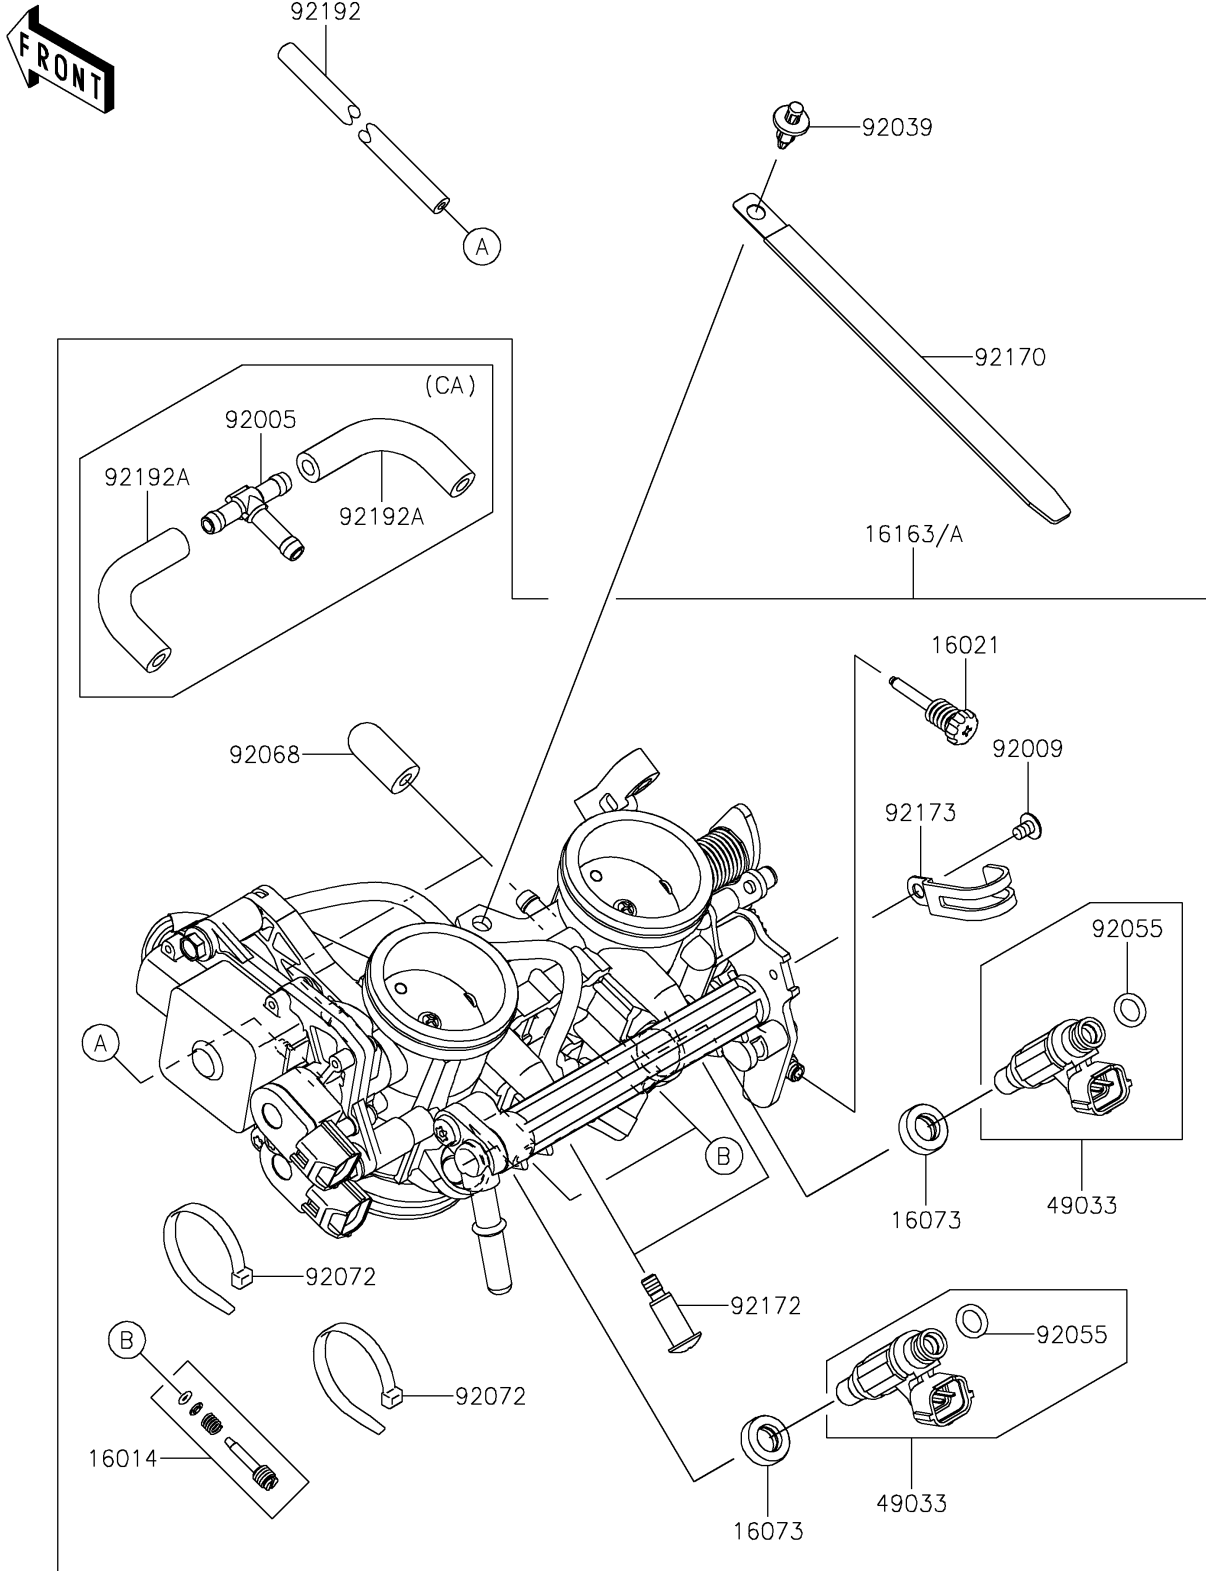

# 2024 Vulcan S CAFÉ PARTS DIAGRAM

Throttle

E1510

## 2024 Vulcan S CAFÉ PARTS LIST

### Throttle

ITEM NAME	PART NUMBER	QUANTITY
SCREW-PILOT AIR (Ref # 16014)	16014-0002	2
SCREW-THROTTLE STOP (Ref # 16021)	16021-0033	1
INSULATOR (Ref # 16073)	16073-3707	2
THROTTLE-ASSY (Ref # 16163)	16163-0827	1
THROTTLE-ASSY (Ref # 16163A)	16163-0838	1
NOZZLE-INJECTION (Ref # 49033)	49033-0011	2
FITTING,3WAY (Ref # 92005)	92005-0730	1
SCREW,CLAMP (Ref # 92009)	92009-1860	1
RIVET (Ref # 92039)	92039-0068	1
RING-O,INJECTION NOZZLE (Ref # 92055)	92055-1622	2
PLUG,12X25 (Ref # 92068)	92068-006	2
BAND,SUB-HARNESS (Ref # 92072)	92072-0012	2
CLAMP,L=150 (Ref # 92170)	92170-1114	1
SCREW,PIPE INJECTION (Ref # 92172)	92172-0064	2
CLAMP (Ref # 92173)	92173-0288	1
TUBE,3X6.7X300 (Ref # 92192)	92192-0977	1
TUBE (Ref # 92192A)	92192-1045	2