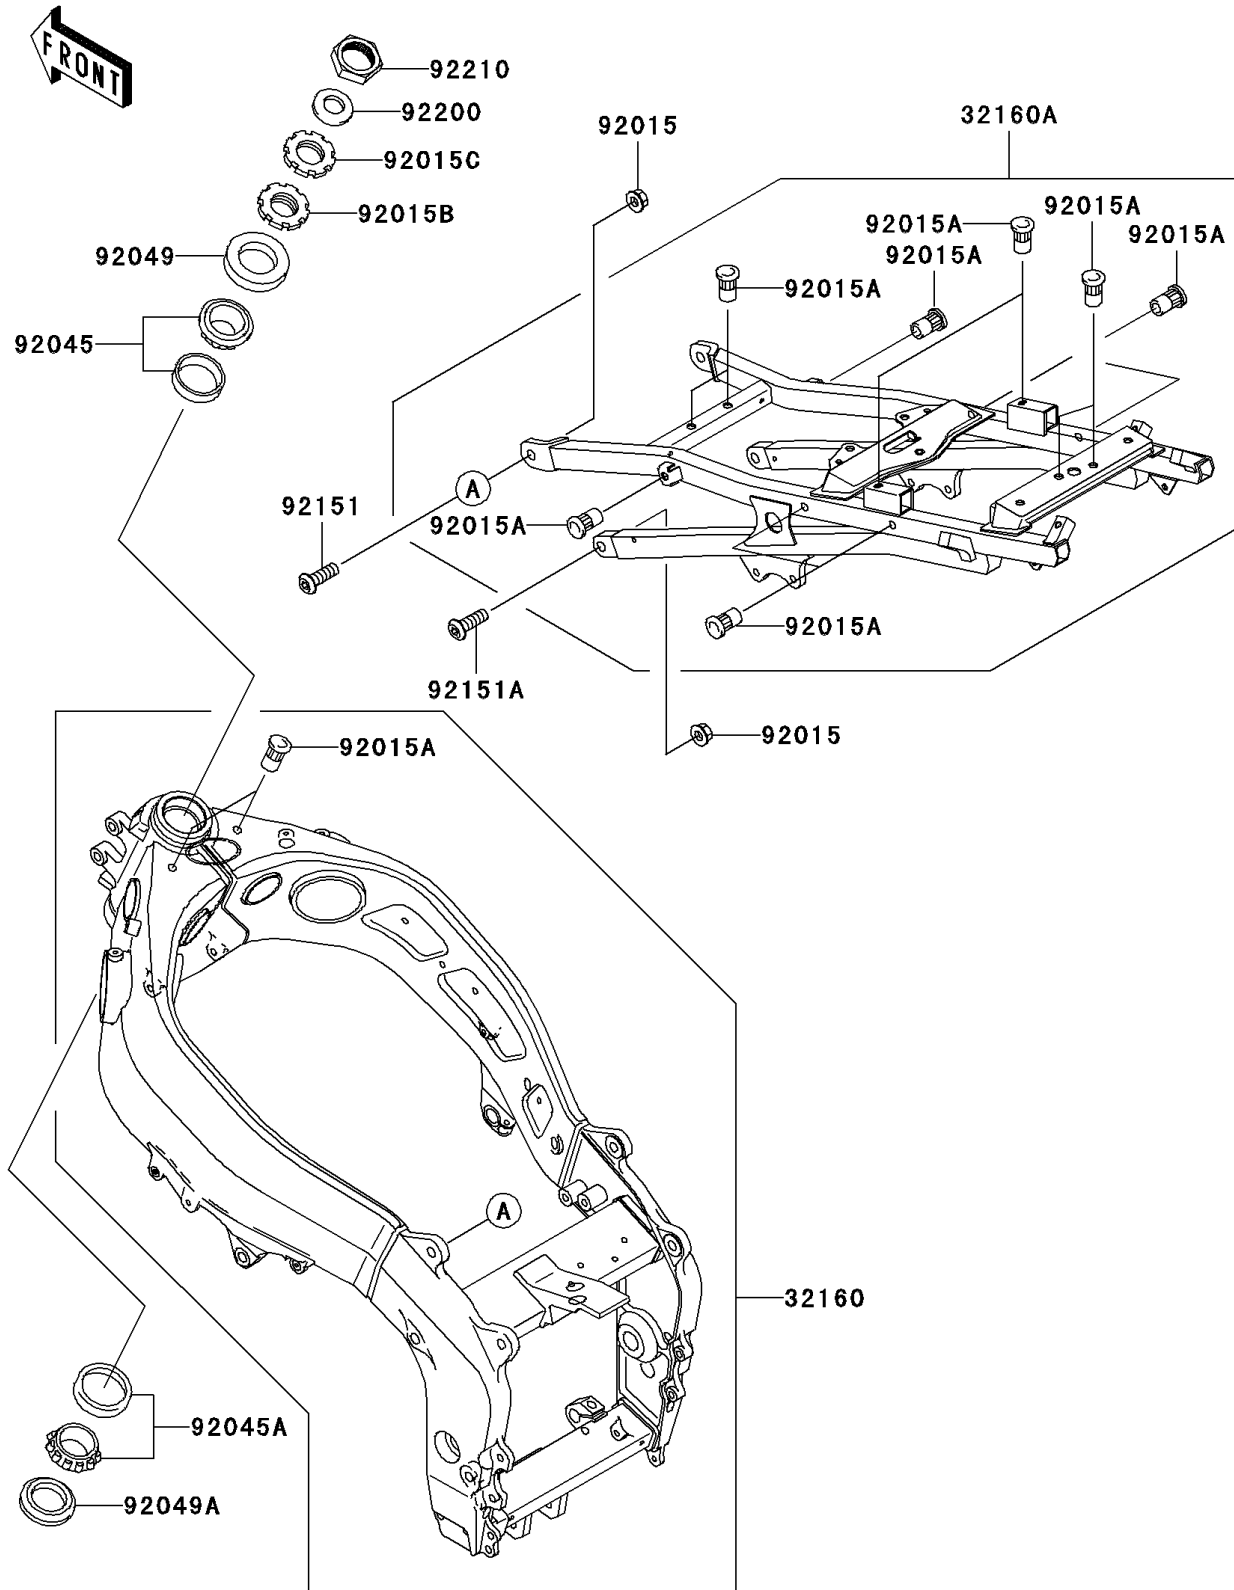

## 2000 Ninja® ZX™-6R PARTS DIAGRAM

Frame

F2120

## 2000 Ninja® ZX™-6R PARTS LIST

Frame

ITEM NAME	PART NUMBER	QUANTITY
FRAME-COMP,AL,FR,SILVER (Ref # 32160)	32160-1621-TX	1
FRAME-COMP,AL,RR,SILVER (Ref # 32160A)	32160-1671-TX	1
NUT,10MM (Ref # 92015)	92015-1021	1
NUT,POP,6MM,L=15 (Ref # 92015A)	92015-1791	1
NUT,25MM (Ref # 92015B)	92015-1803	1
NUT,25MM (Ref # 92015C)	92015-1810	1
BEARING-BALL,SAC2547-2 (Ref # 92045)	92045-1382	1
BEARING-BALL,SF07A17PX1V1 (Ref # 92045A)	92045-1384	1
SEAL-OIL,XMH33 70 6.4J-A (Ref # 92049)	92049-1313	1
SEAL-OIL,XMHE 43 55 4J (Ref # 92049A)	92049-1383	1
BOLT,SOCKET,10X30 (Ref # 92151)	92151-1782	1
BOLT,SOCKET,10X35 (Ref # 92151A)	92151-1786	1
WASHER,22.5X36X3.2 (Ref # 92200)	92200-1126	1
NUT,22MM (Ref # 92210)	92210-1202	1