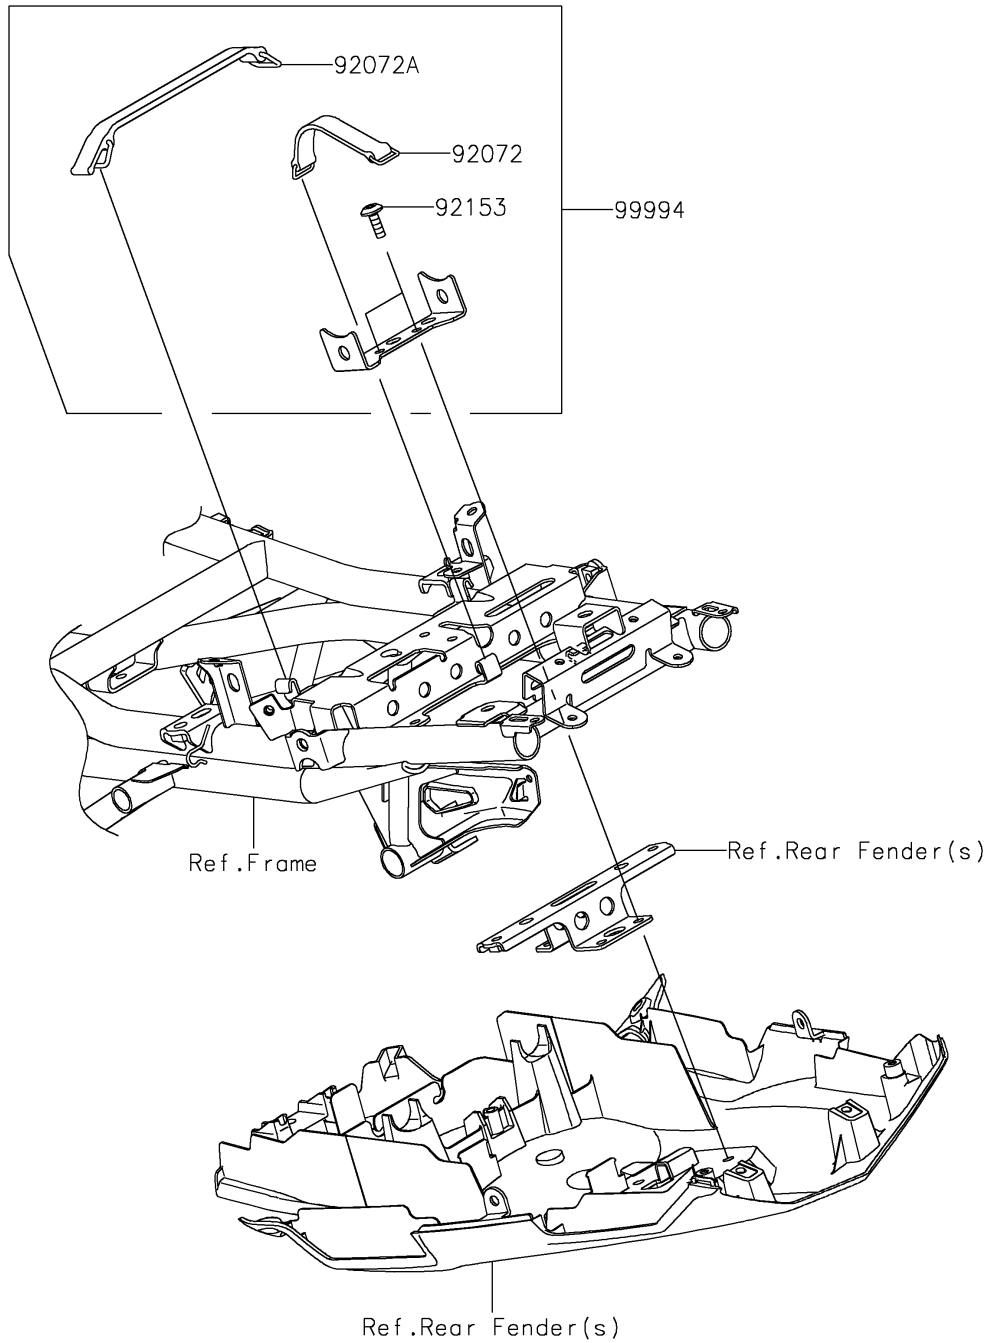

2025 Versys 650 PARTS DIAGRAM

Accessory(Safety and Security)

F2910H

2025 Versys 650 PARTS LIST

Accessory(Safety and Security)

ITEM NAME	PART NUMBER	QUANTITY
BAND,L=82 (Ref # 92072)	92072-053	1
BAND,L=150 (Ref # 92072A)	92072-1203	1
BOLT,SOCKET,6X18 (Ref # 92153)	92153-1675	2
KIT-ACCESSORY,U-LOCK (Ref # 99994)	99994-0888	1