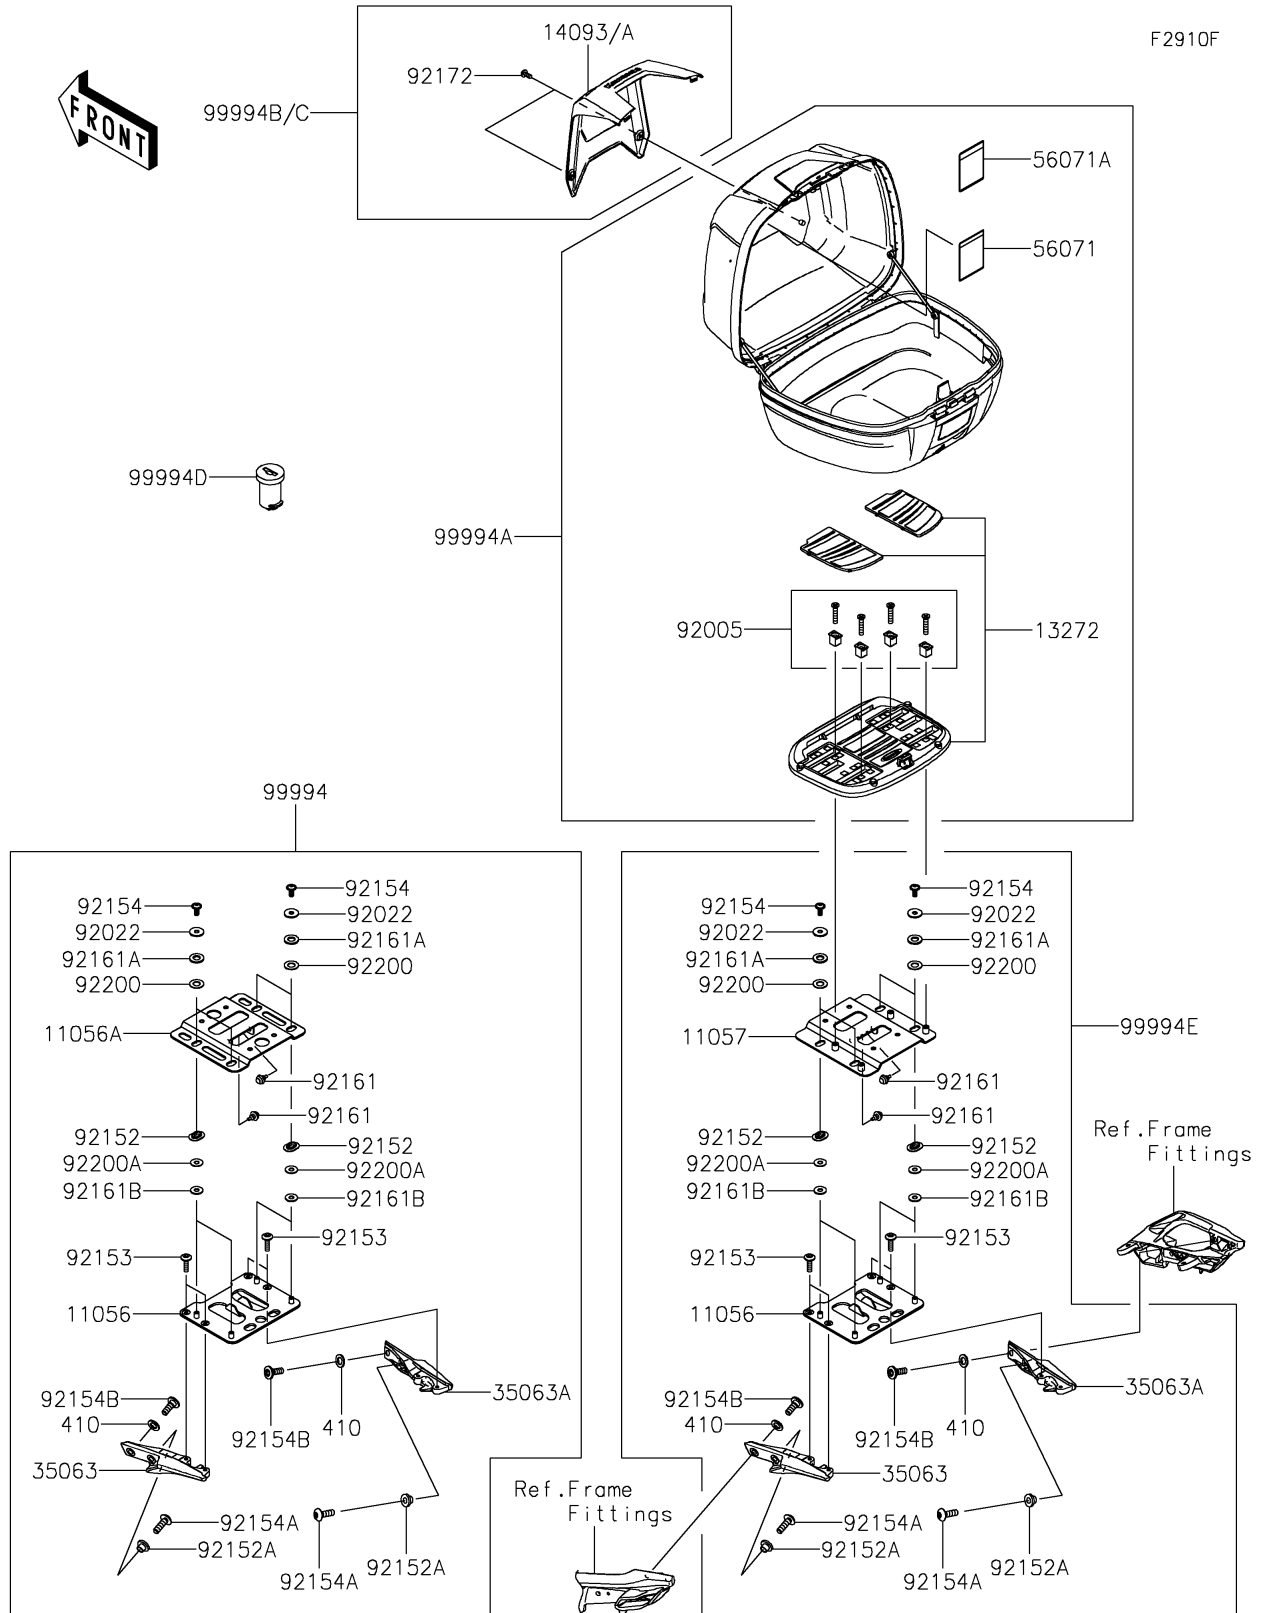

2025 Versys 650 PARTS DIAGRAM

Accessory(Top case)

2025 Versys 650 PARTS LIST

Accessory(Top case)

ITEM NAME	PART NUMBER	QUANTITY
BRACKET,TOPCASE,LWR (Ref # 11056)	11056-7239	2
BRACKET,TOPCASE,UPP (Ref # 11056A)	11056-7240	1
BRACKET,TOPCASE,UPP (Ref # 11057)	11057-7450	1
PLATE,TOPCASE BASE (Ref # 13272)	13272-3743	1
COVER,TOPCASE,P.R.WHITE (Ref # 14093)	14093-1067-68N	1
COVER,TOPCASE,M.M.G.GRAY (Ref # 14093A)	14093-1067-68P	1
STAY,CARRIER,LH,F.S.BLACK (Ref # 35063)	35063-0971-18R	2
STAY,CARRIER,RH,F.S.BLACK (Ref # 35063A)	35063-0972-18R	2
LABEL-WARNING,MAX LOAD (Ref # 56071)	56071-0940	1
LABEL-WARNING,PICTOGRAM (Ref # 56071A)	56071-1043	1
FITTING (Ref # 92005)	92005-1428	1
WASHER,6.5X20X1.6,BLACK (Ref # 92022)	92022-1346	8
COLLAR,20.5X36X4.7 (Ref # 92152)	92152-1983	8
COLLAR,8X10X10 (Ref # 92152A)	92152-2134	4
BOLT,SOCKET,6X22 (Ref # 92153)	92153-1792	8
BOLT,SOCKET,6X14 (Ref # 92154)	92154-0856	8
BOLT,TORX,8X26 (Ref # 92154A)	92154-1897	4
BOLT,SOCKET,8X23 (Ref # 92154B)	92154-1901	4
DAMPER,STEP (Ref # 92161)	92161-0766	4
DAMPER,10.3X20X2 (Ref # 92161A)	92161-1750	8
DAMPER,10.3X26X2 (Ref # 92161B)	92161-1751	8
SCREW,SOCKET,5X14 (Ref # 92172)	92172-0823	2
WASHER,10.3X20X1 (Ref # 92200)	92200-0414	8
WASHER,10.3X26X1.5 (Ref # 92200A)	92200-1697	8
KIT-ACCESSORY,TOPCASE BKT (Ref # 99994)	99994-0842	1
TOPCASE (Ref # 99994A)	99994-1493	1
PANEL-TOPCASE,P.R.WHITE (Ref # 99994B)	99994-1494-68N	1
PANEL-TOPCASE,M.M.G.GRAY (Ref # 99994C)	99994-1494-68P	1
ROTOR(INNER GROOVE) (Ref # 99994D)	99994-1496	1

2025 Versys 650 PARTS LIST

Accessory(Top case)

ITEM NAME	PART NUMBER	QUANTITY
FITTING KIT,F.S.BLACK (Ref # 99994E)	99994-1683-18R	1
WASHER-PLAIN-SMALL,10MM (Ref # 410)	410AA1000	4