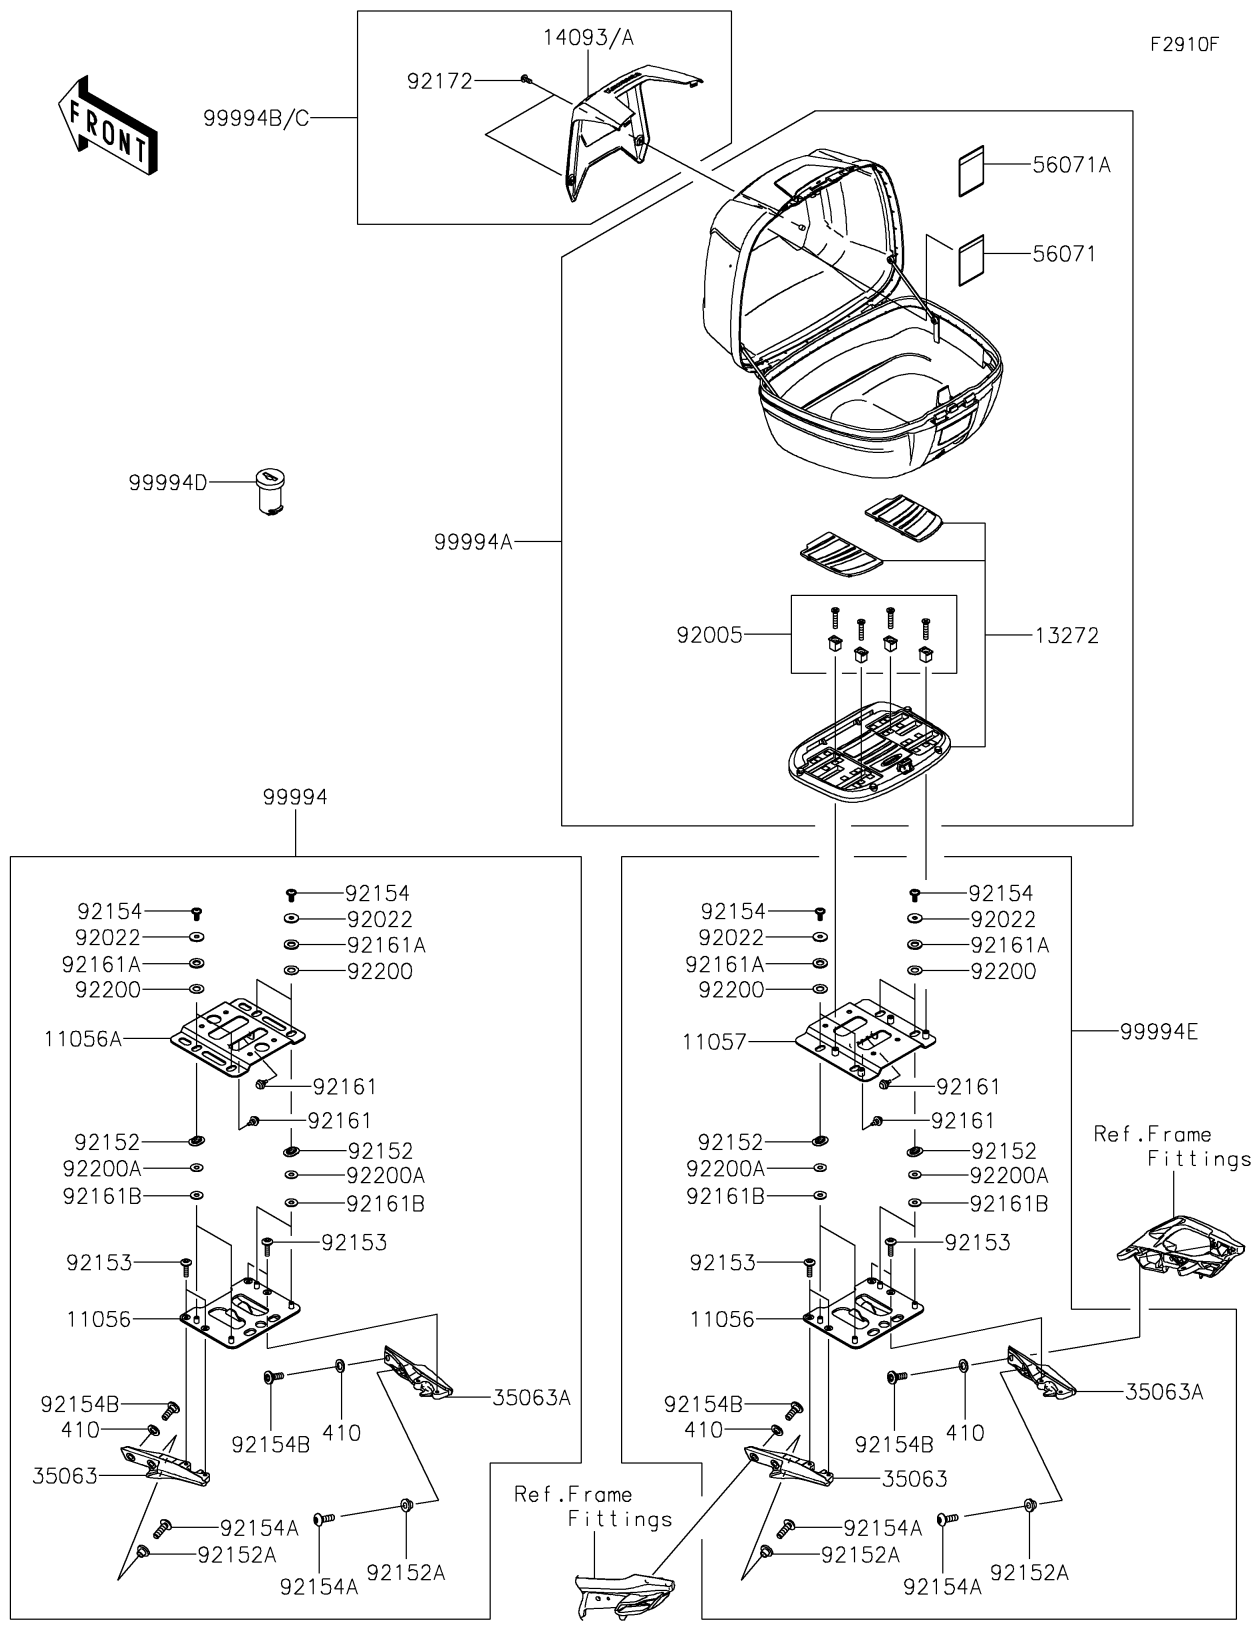

2025 Versys 650 PARTS DIAGRAM

Accessory(Top case)

2025 Versys 650 PARTS LIST

Accessory(Top case)

ITEM NAME	PART NUMBER	QUANTITY
BRACKET,TOPCASE,LWR (Ref # 11056)	11056-7239	2
BRACKET,TOPCASE,UPP (Ref # 11056A)	11056-7240	1
BRACKET,TOPCASE,UPP (Ref # 11057)	11057-7450	1
PLATE,TOPCASE BASE (Ref # 13272)	13272-3743	1
COVER,TOPCASE,P.R.WHITE (Ref # 14093)	14093-1067-68N	1
COVER,TOPCASE,M.M.G.GRAY (Ref # 14093A)	14093-1067-68P	1
STAY,CARRIER,LH,F.S.BLACK (Ref # 35063)	35063-0971-18R	2
STAY,CARRIER,RH,F.S.BLACK (Ref # 35063A)	35063-0972-18R	2
LABEL-WARNING,MAX LOAD (Ref # 56071)	56071-0940	1
LABEL-WARNING,PICTOGRAM (Ref # 56071A)	56071-1043	1
FITTING (Ref # 92005)	92005-1428	1
WASHER,6.5X20X1.6,BLACK (Ref # 92022)	92022-1346	8
COLLAR,20.5X36X4.7 (Ref # 92152)	92152-1983	8
COLLAR,8X10X10 (Ref # 92152A)	92152-2134	4
BOLT,SOCKET,6X22 (Ref # 92153)	92153-1792	8
BOLT,SOCKET,6X14 (Ref # 92154)	92154-0856	8
BOLT,TORX,8X26 (Ref # 92154A)	92154-1897	4
BOLT,SOCKET,8X23 (Ref # 92154B)	92154-1901	4
DAMPER,STEP (Ref # 92161)	92161-0766	4
DAMPER,10.3X20X2 (Ref # 92161A)	92161-1750	8
DAMPER,10.3X26X2 (Ref # 92161B)	92161-1751	8
SCREW,SOCKET,5X14 (Ref # 92172)	92172-0823	2
WASHER,10.3X20X1 (Ref # 92200)	92200-0414	8
WASHER,10.3X26X1.5 (Ref # 92200A)	92200-1697	8
KIT-ACCESSORY,TOPCASE BKT (Ref # 99994)	99994-0842	1
TOPCASE (Ref # 99994A)	99994-1493	1
PANEL-TOPCASE,P.R.WHITE (Ref # 99994B)	99994-1494-68N	1
PANEL-TOPCASE,M.M.G.GRAY (Ref # 99994C)	99994-1494-68P	1
ROTOR(INNER GROOVE) (Ref # 99994D)	99994-1496	1

2025 Versys 650 PARTS LIST

Accessory(Top case)

ITEM NAME	PART NUMBER	QUANTITY
FITTING KIT,F.S.BLACK (Ref # 99994E)	99994-1683-18R	1
WASHER-PLAIN-SMALL,10MM (Ref # 410)	410AA1000	4