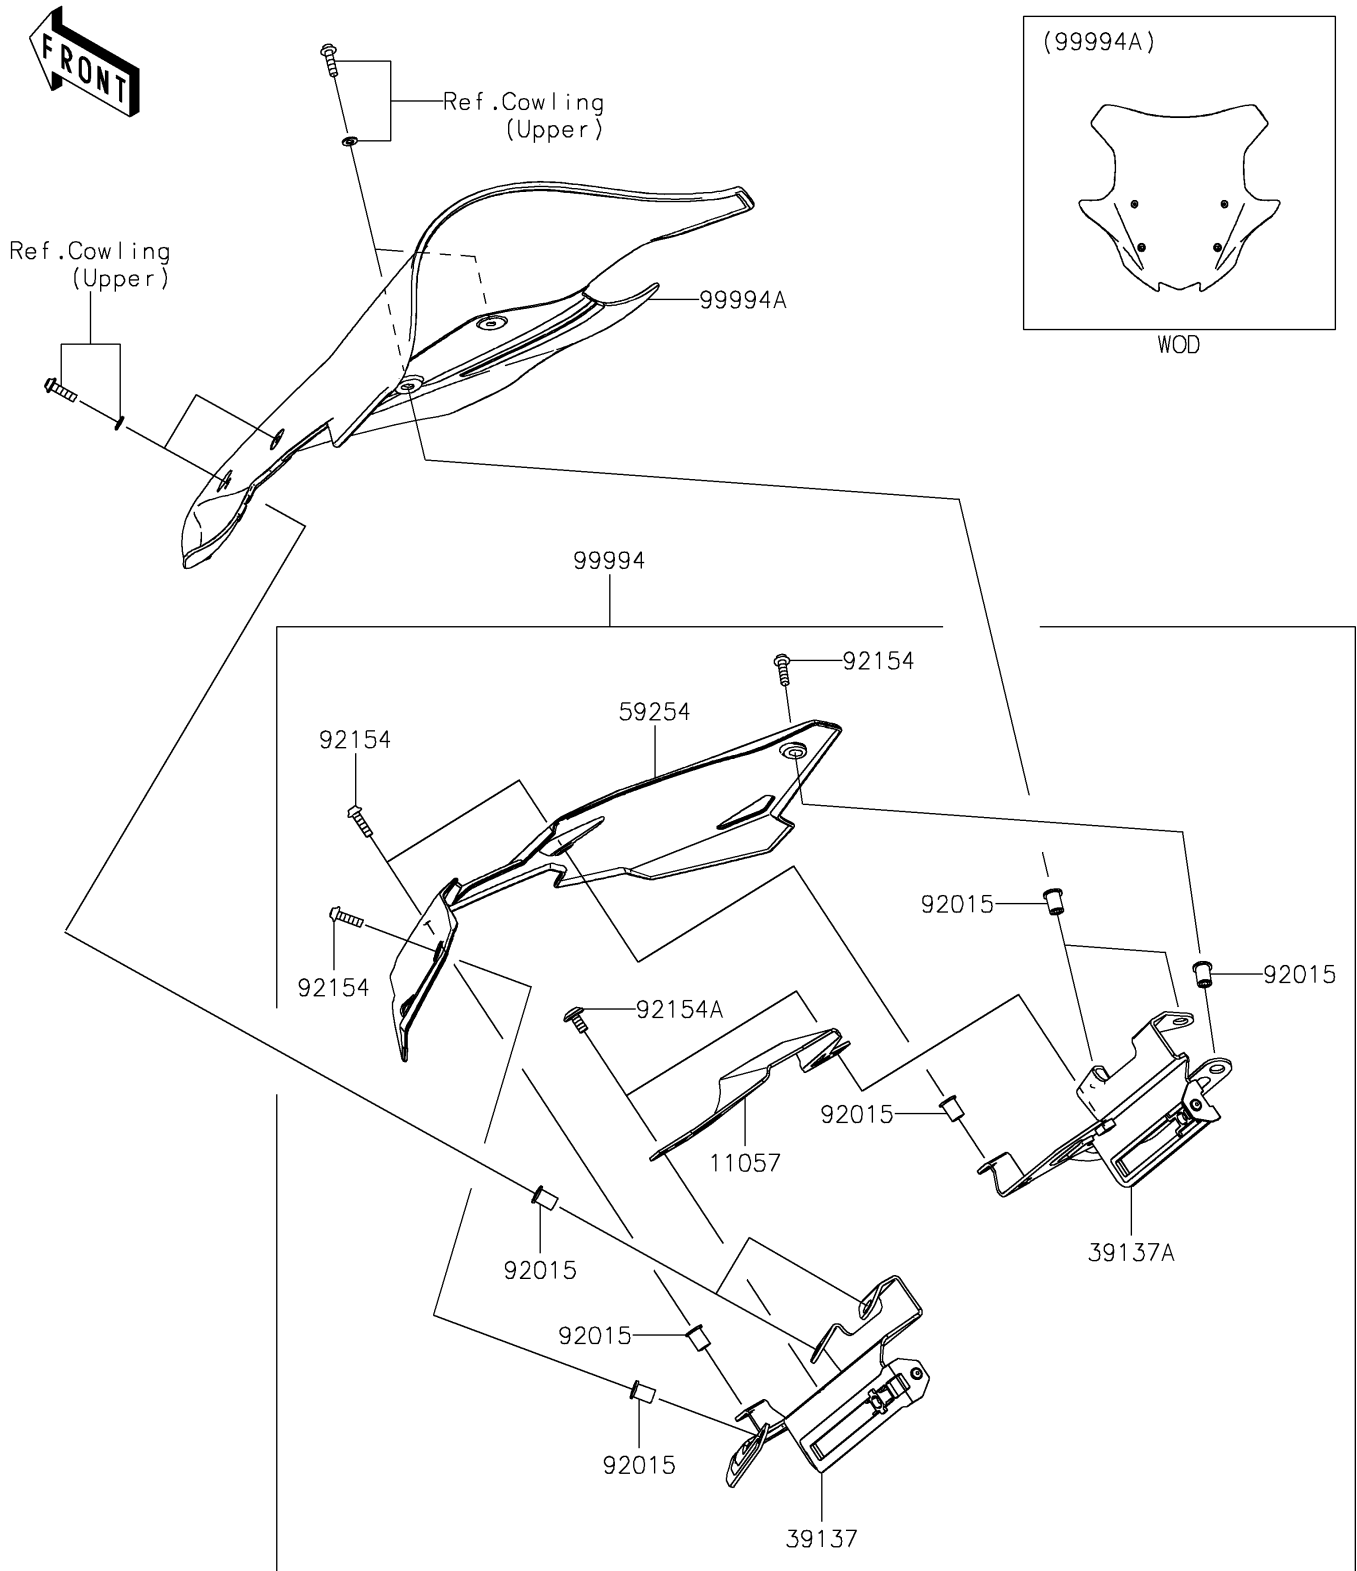

2025 Versys 650 PARTS DIAGRAM

Accessory(Windshield)

F2910E

2025 Versys 650 PARTS LIST

Accessory(Windshield)

ITEM NAME	PART NUMBER	QUANTITY
BRACKET,CNT (Ref # 11057)	11057-7452	1
STAY-COMP,LH (Ref # 39137)	39137-0720	1
STAY-COMP,RH (Ref # 39137A)	39137-0721	1
DEFLECTOR (Ref # 59254)	59254-0006	1
NUT,WELL,5MM (Ref # 92015)	92015-1757	8
BOLT,SOCKET,5X18 (Ref # 92154)	92154-2107	4
BOLT,SOCKET,6X12 (Ref # 92154A)	92154-2706	2
WINDSHIELD HIGH BKT KIT (Ref # 99994)	99994-1689	1
LARGE WINDSHIELD CLEAR KIT (Ref # 99994A)	99994-2172	1