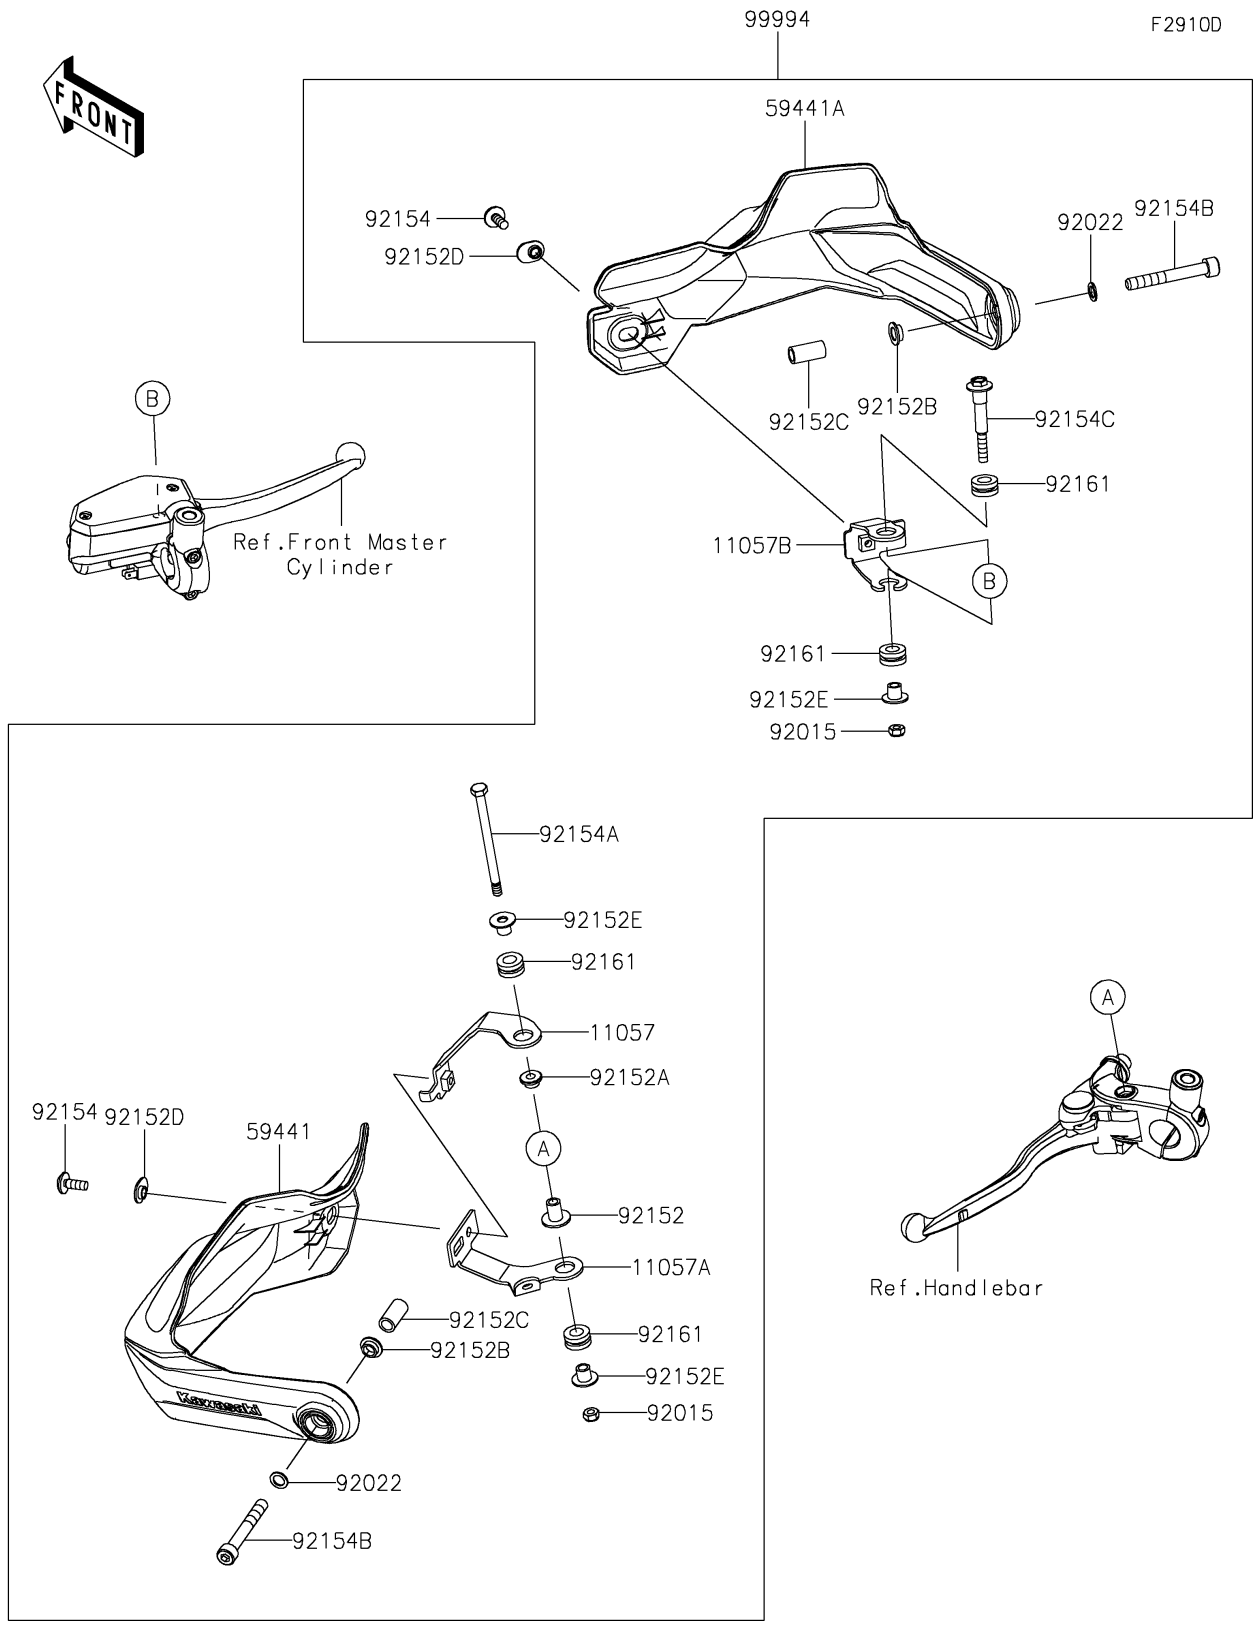

2025 Versys 650 PARTS DIAGRAM

Accessory(Hand Cover)

2025 Versys 650 PARTS LIST

Accessory(Hand Cover)

ITEM NAME	PART NUMBER	QUANTITY
BRACKET,LH,UPP (Ref # 11057)	11057-7518	1
BRACKET,LH,LWR (Ref # 11057A)	11057-7519	1
BRACKET,RH (Ref # 11057B)	11057-7520	1
COVER-HANDLE,LH (Ref # 59441)	59441-0305	1
COVER-HANDLE,RH (Ref # 59441A)	59441-0306	1
NUT,LOCK,6MM,BLACK (Ref # 92015)	92015-1191	2
WASHER,8.5X13X1 (Ref # 92022)	92022-1028	2
COLLAR,6.3X9.5X13.5 (Ref # 92152)	92152-1942	1
COLLAR (Ref # 92152A)	92152-2069	1
COLLAR (Ref # 92152B)	92152-2512	2
COLLAR,8.2X11.8X23.5 (Ref # 92152C)	92152-2515	2
COLLAR (Ref # 92152D)	92152-2833	2
COLLAR (Ref # 92152E)	92152-2838	3
BOLT,SOCKET,6X16 (Ref # 92154)	92154-4370	2
BOLT,CLUTCH LEVER (Ref # 92154A)	92154-4381	1
BOLT,SOCKET,8X60 (Ref # 92154B)	92154-4409	2
BOLT,FR MASTER CYLINDER (Ref # 92154C)	92154-4476	1
DAMPER (Ref # 92161)	92161-1462	4
HAND COVER (Ref # 99994)	99994-1676	1