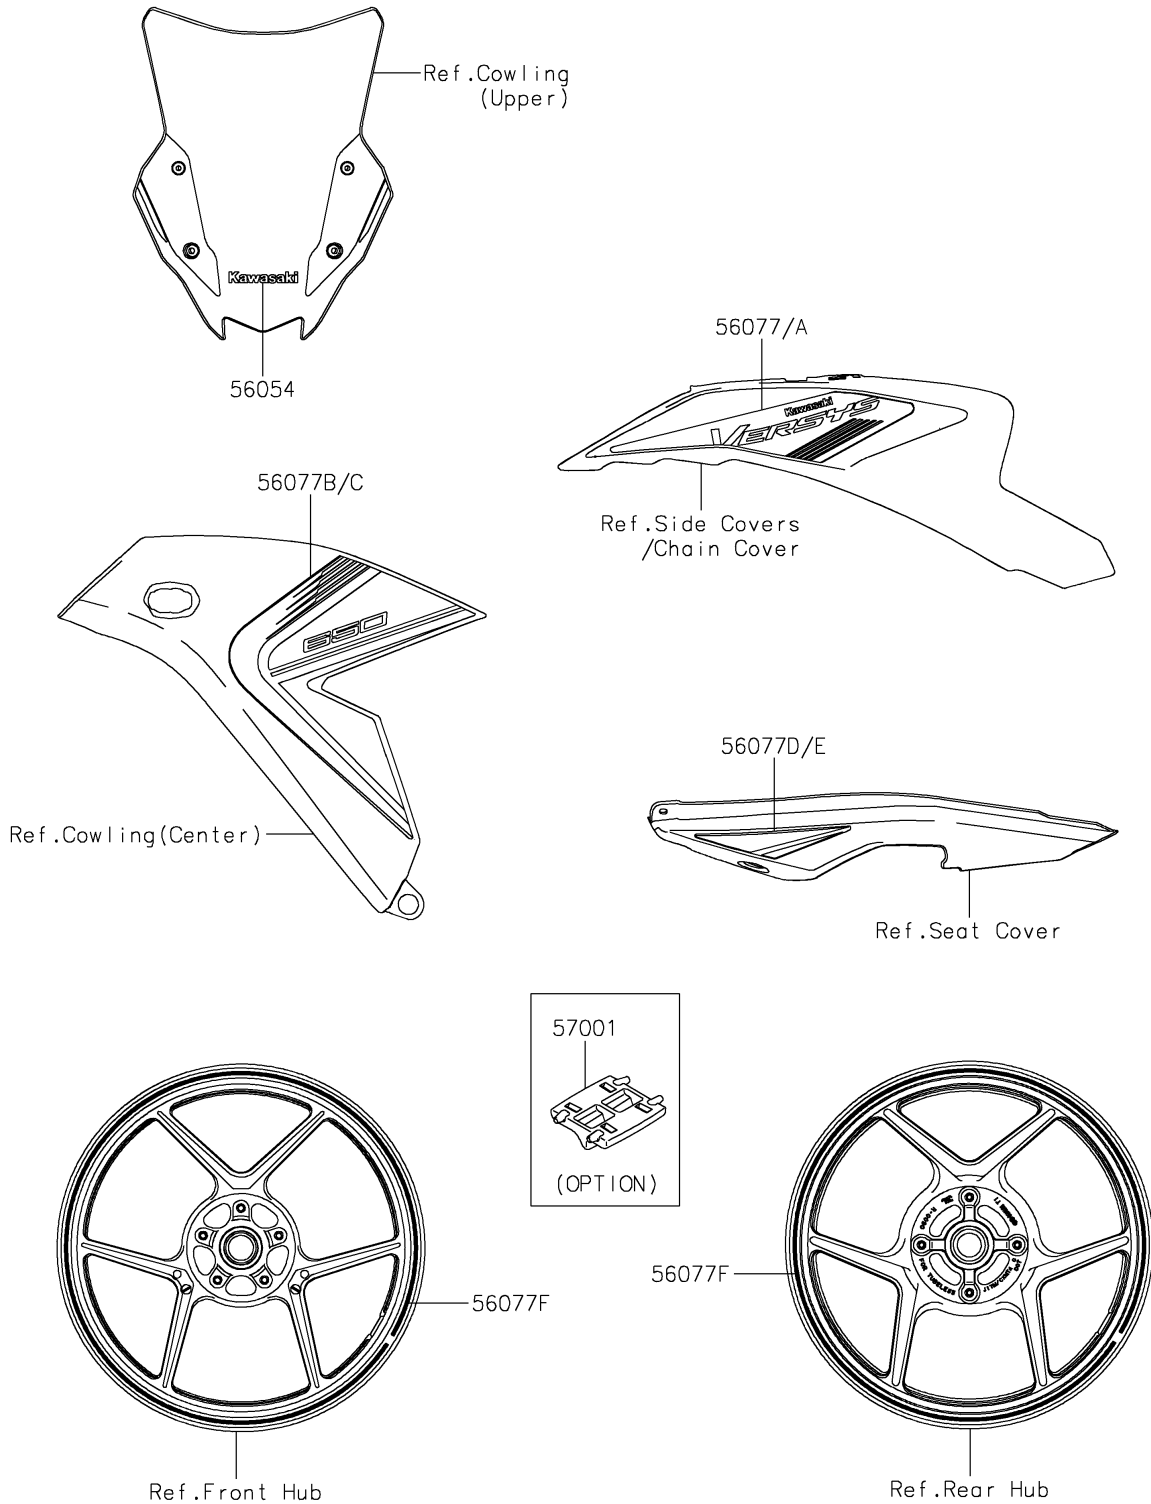

2025 Versys 650 PARTS DIAGRAM

Decals(White)(CA)

F2861A

2025 Versys 650 PARTS LIST

Decals(White)(CA)

ITEM NAME	PART NUMBER	QUANTITY
MARK,WINDSHIELD,KAWASAKI (Ref # 56054)	56054-2177	1
PATTERN,TANK COWL.,LH (Ref # 56077)	56077-2161	1
PATTERN,TANK COWL.,RH (Ref # 56077A)	56077-2162	1
PATTERN,SIDE COWL.,LH (Ref # 56077B)	56077-2163	1
PATTERN,SIDE COWL.,RH (Ref # 56077C)	56077-2164	1
PATTERN,TAIL COVER,LH (Ref # 56077D)	56077-2165	1
PATTERN,TAIL COVER,RH (Ref # 56077E)	56077-2166	1
PATTERN,WHEEL,BLUE/BLK,4X1353 (Ref # 56077F)	56077-2167	4
RIM STRIPE APPLICATOR (Ref # 57001)	57001-1752	AR