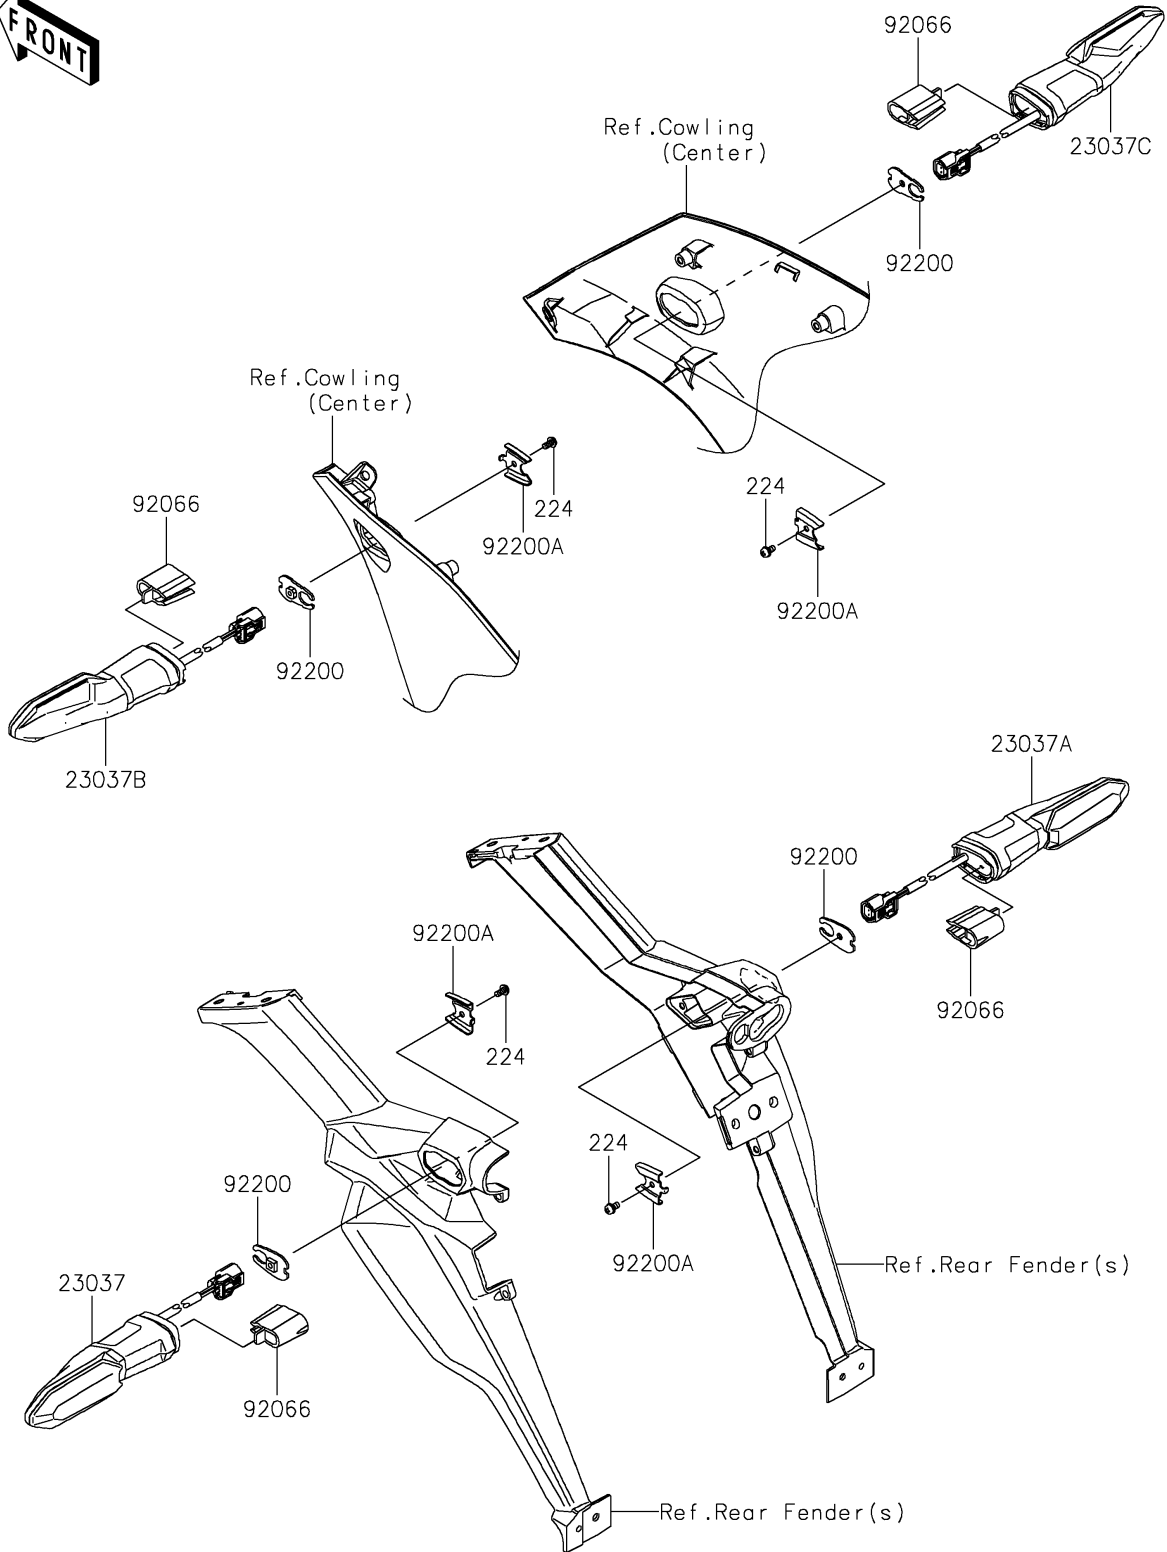

# 2025 Versys 650 PARTS DIAGRAM

Turn Signals

F2730

## 2025 Versys 650 PARTS LIST

### Turn Signals

ITEM NAME	PART NUMBER	QUANTITY
LAMP-ASSY-SIGNAL,LED,LH (Ref # 23037)	23037-0561	1
LAMP-ASSY-SIGNAL,LED,RH (Ref # 23037A)	23037-0562	1
LAMP-ASSY-SIGNAL,LED,LH,FR (Ref # 23037B)	23037-0563	1
LAMP-ASSY-SIGNAL,LED,RH,FR (Ref # 23037C)	23037-0564	1
PLUG,SIGNAL LAMP (Ref # 92066)	92066-0919	4
WASHER,SIGNAL LAMP (Ref # 92200)	92200-2294	4
WASHER (Ref # 92200A)	92200-2421	4
SCREW-PAN-WP-CROS,4X8 (Ref # 224)	224AB0408	4