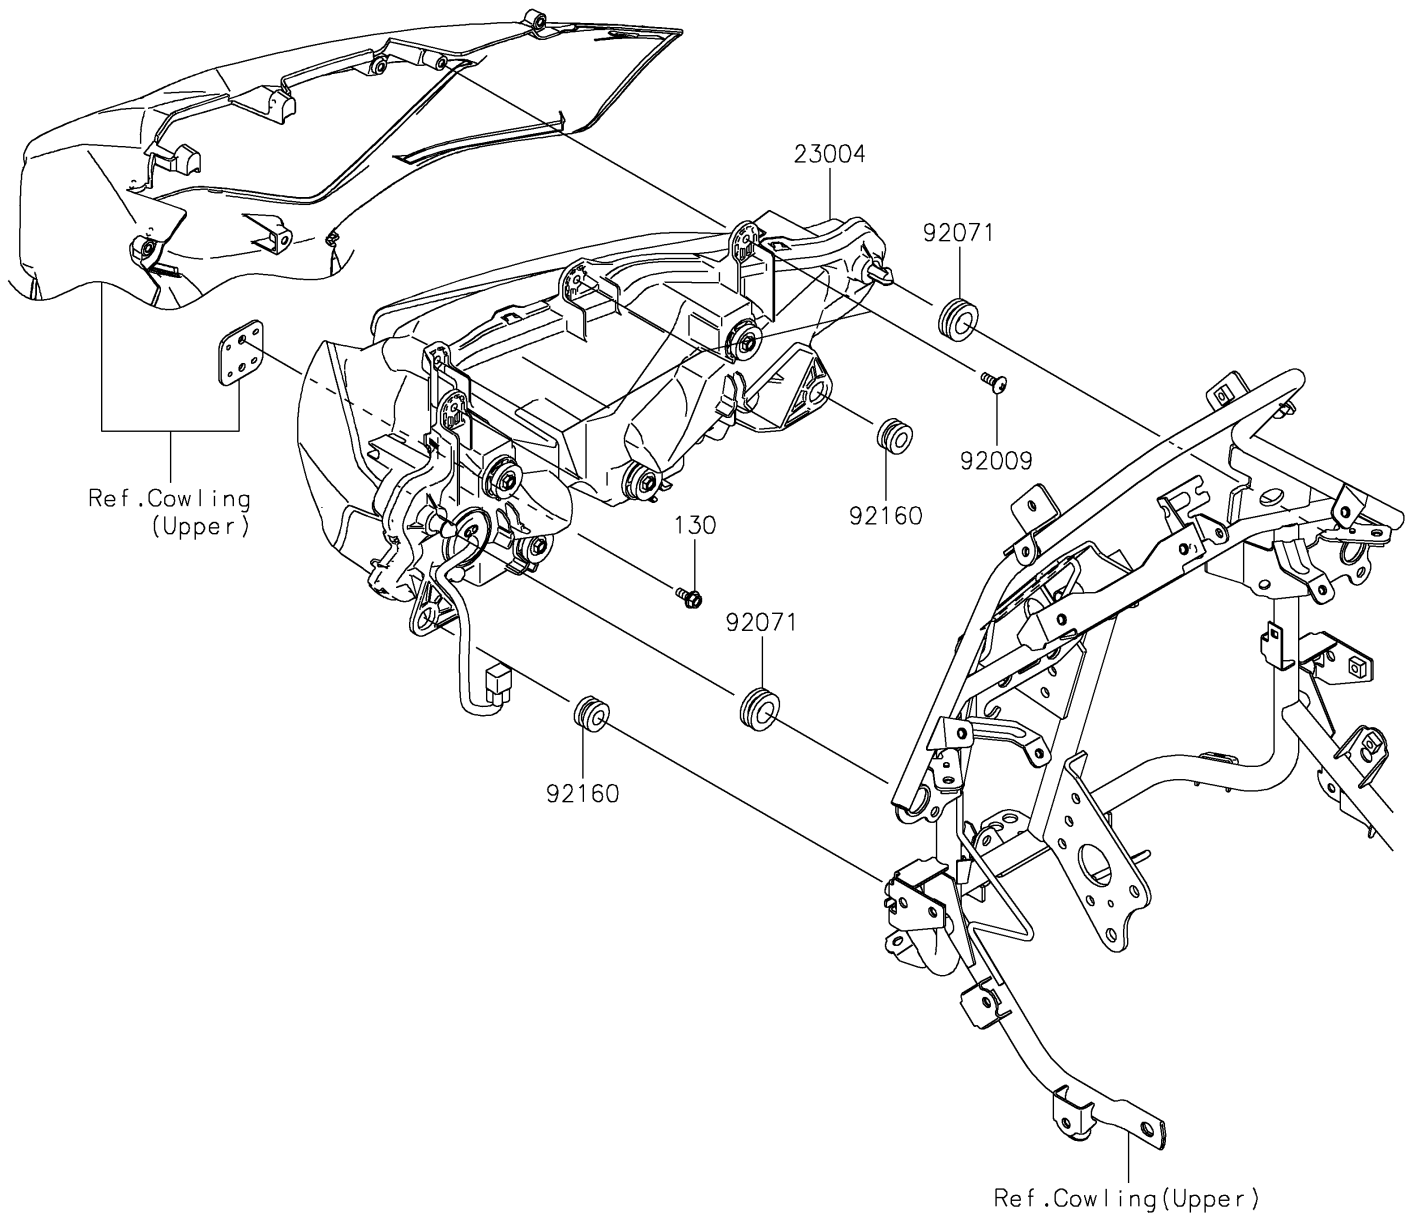

# 2025 Versys 650 PARTS DIAGRAM

Headlight(s)

F2710

## 2025 Versys 650 PARTS LIST

### Headlight(s)

ITEM NAME	PART NUMBER	QUANTITY
LAMP-HEAD,LED (Ref # 23004)	23004-0420	1
SCREW,TAPPING,5X14 (Ref # 92009)	92009-1197	4
GROMMET (Ref # 92071)	92071-1131	2
DAMPER,10X20X12 (Ref # 92160)	92160-1167	2
BOLT-FLANGED,5X12 (Ref # 130)	130BA0512	1