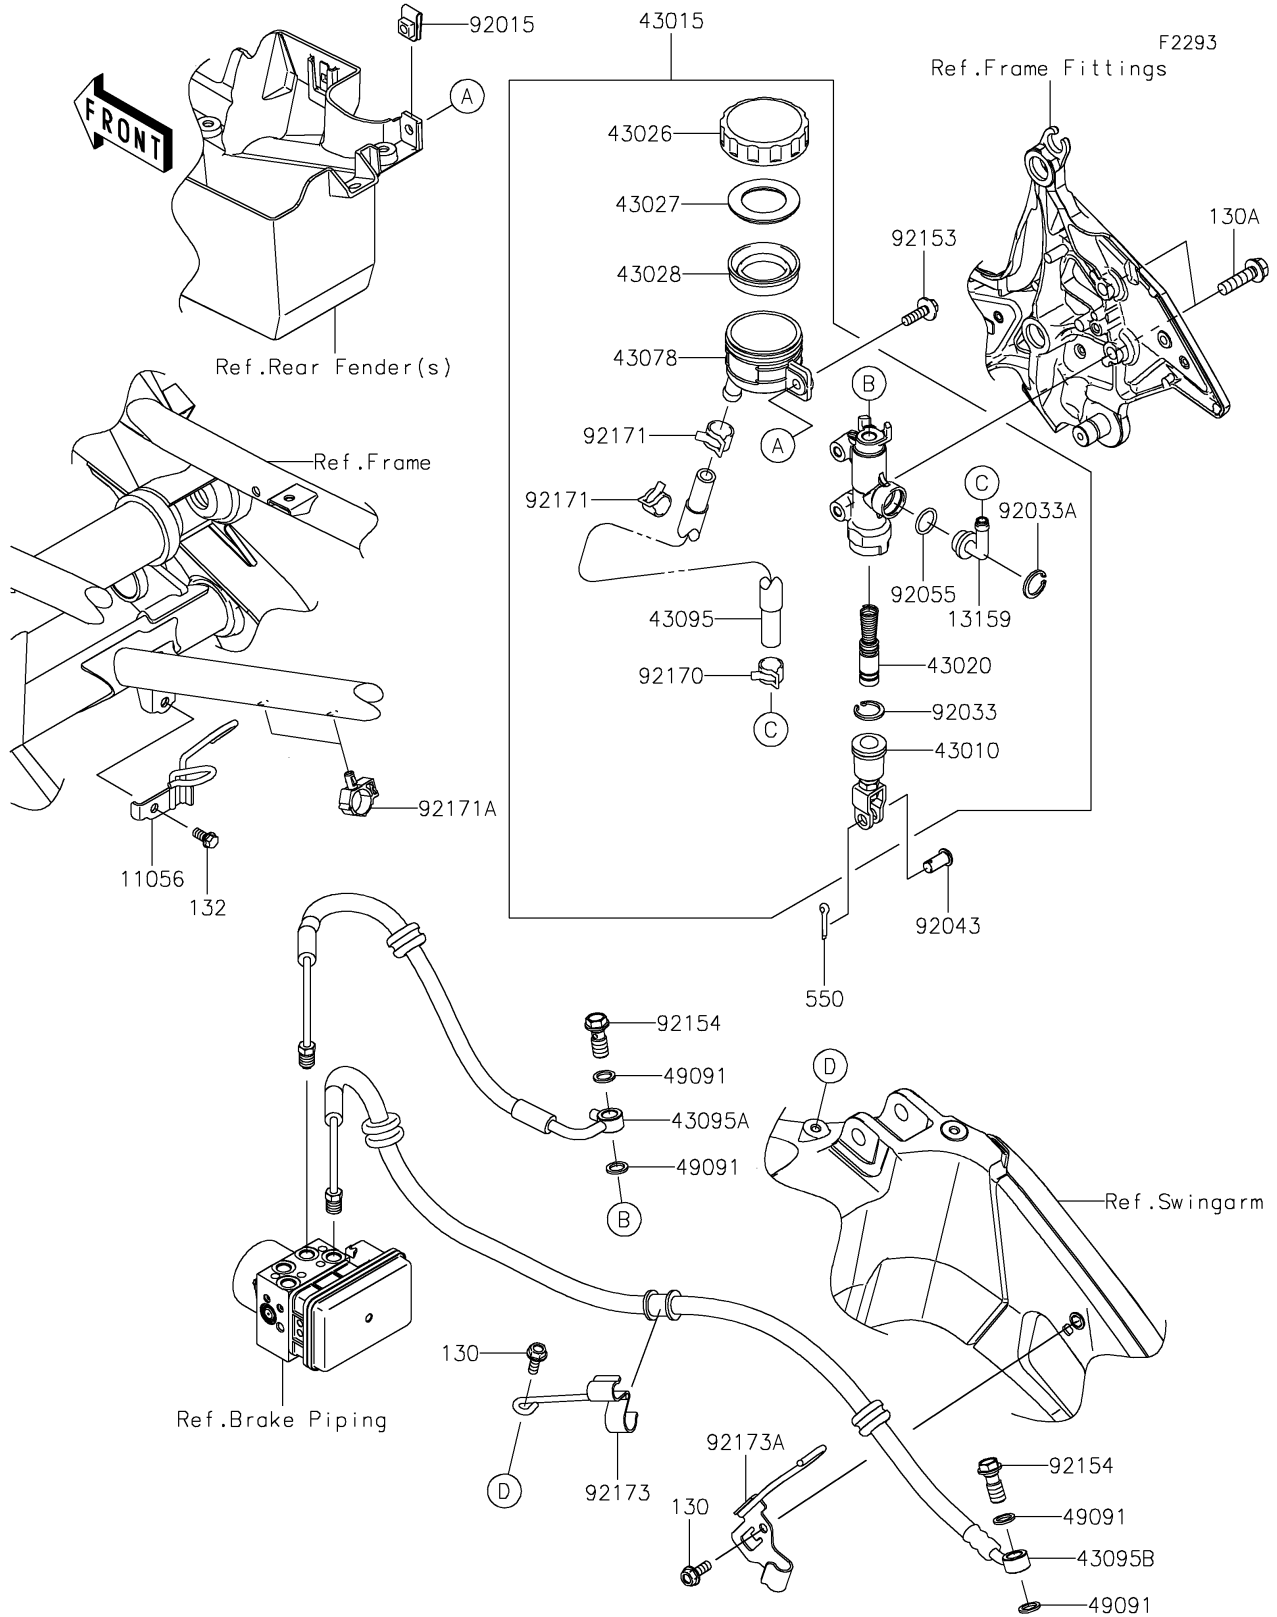

# 2025 Versys 650 PARTS DIAGRAM

## Rear Master Cylinder

## 2025 Versys 650 PARTS LIST

### Rear Master Cylinder

ITEM NAME	PART NUMBER	QUANTITY
BRACKET,FRAME COMP (Ref # 11056)	11056-4072	1
CONNECTOR (Ref # 13159)	13159-1056	1
ROD-ASSY-BRAKE (Ref # 43010)	43010-1062	1
CYLINDER-ASSY-MASTER,RR (Ref # 43015)	43015-0602	1
PISTON-COMP-BRAKE (Ref # 43020)	43020-1094	1
CAP-BRAKE (Ref # 43026)	43026-1051	1
PLATE-DIAPHRAGM (Ref # 43027)	43027-1051	1
DIAPHRAGM,MASTER CYLINDER (Ref # 43028)	43028-1057	1
RESERVOIR,RR MASTER CYLINDER (Ref # 43078)	43078-1082	1
HOSE-BRAKE,500MM (Ref # 43095)	43095-0842	1
HOSE-BRAKE,RR M/C-ABS UNIT (Ref # 43095A)	43095-1961	1
HOSE-BRAKE,ABS UNIT-RR CAL. (Ref # 43095B)	43095-1962	1
WASHER-SEAL,10.1X14.5X1.5 (Ref # 49091)	49091-0001	4
NUT,6MM (Ref # 92015)	92015-1602	1
RING-SNAP,20.9X24.6X1.2 (Ref # 92033)	92033-0079	1
RING-SNAP,20.5MM (Ref # 92033A)	92033-1186	1
PIN (Ref # 92043)	92043-0182	1
RING-O,14.8X2.4 (Ref # 92055)	92055-0741	1
BOLT,6X22 (Ref # 92153)	92153-0725	1
BOLT,FLANGED,10X23 (Ref # 92154)	92154-0732	2
CLAMP,HOSE (Ref # 92170)	92170-1091	1
CLAMP,HOSE (Ref # 92171)	92171-0463	2
CLAMP (Ref # 92171A)	92171-0955	2
CLAMP,SWING ARM,FR (Ref # 92173)	92173-1290	1
CLAMP,SWING ARM (Ref # 92173A)	92173-1291	1
BOLT-FLANGED,6X16 (Ref # 130)	130BB0616	2
BOLT-FLANGED,8X30 (Ref # 130A)	130CA0830	2
BOLT-FLANGED-SMALL,6X12 (Ref # 132)	132BB0612	1
PIN-COTTER,2.0X15 (Ref # 550)	550AA2015	1