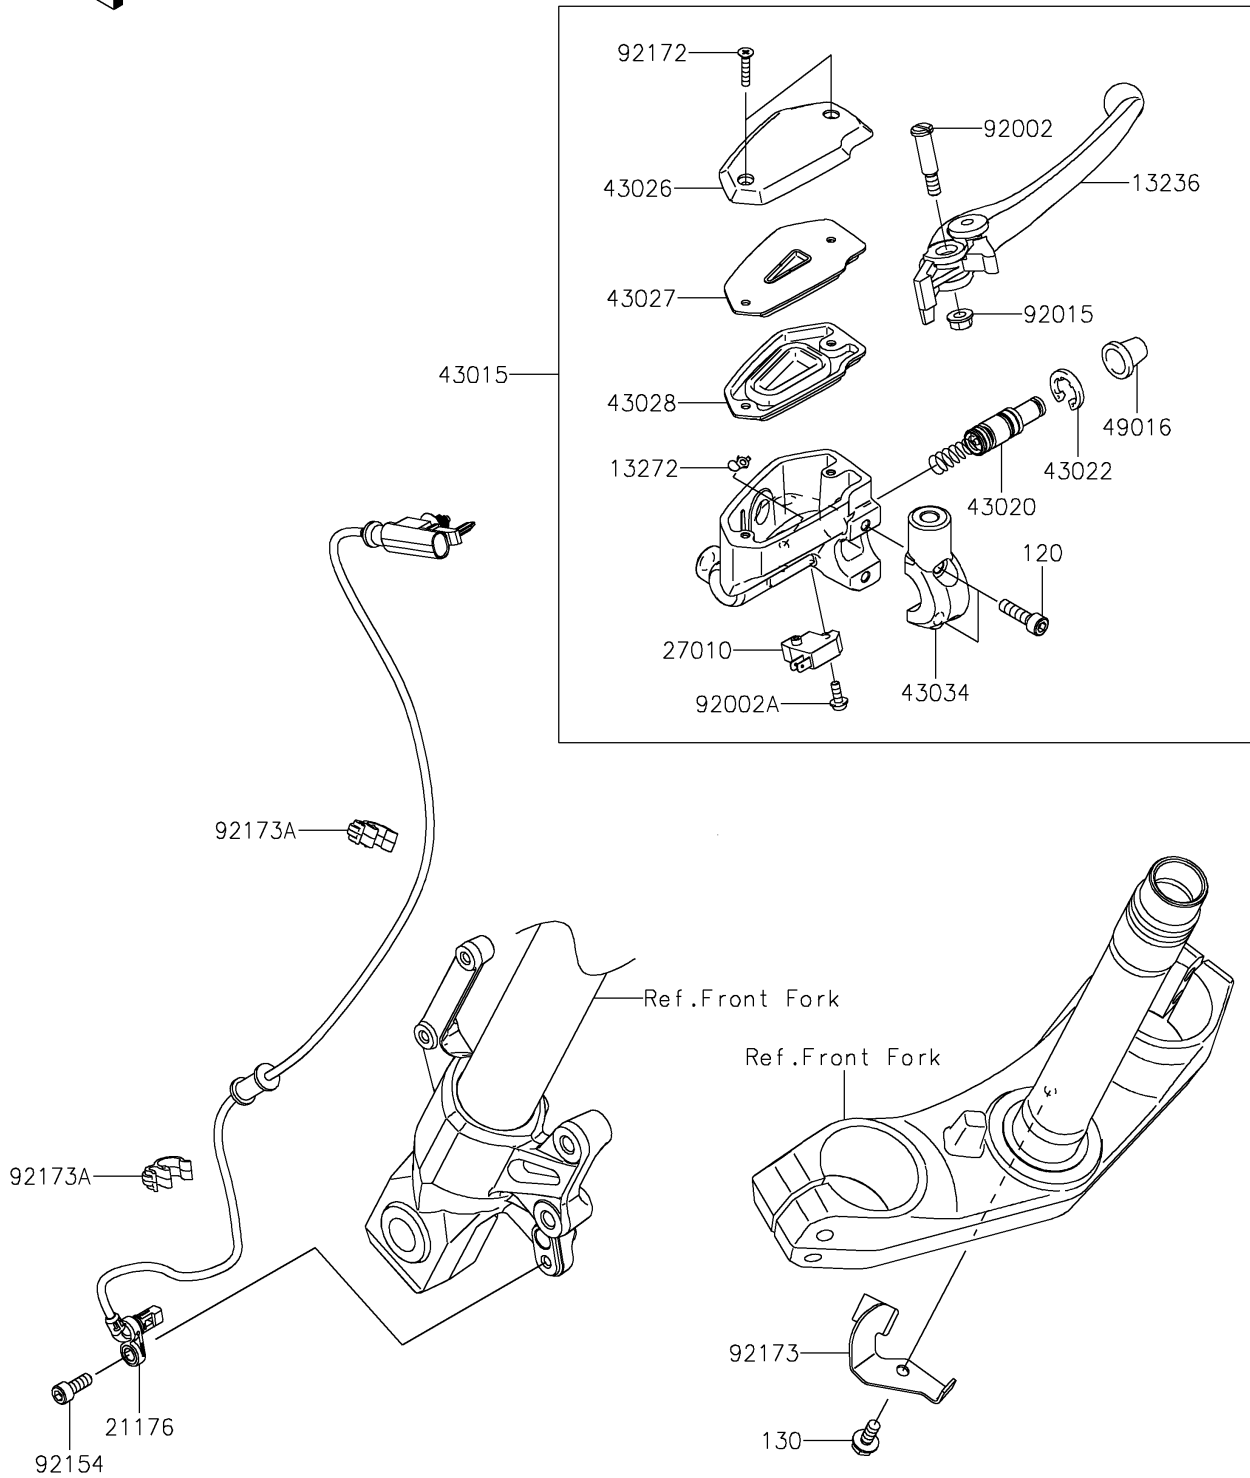

# 2025 Versys 650 PARTS DIAGRAM

## Front Master Cylinder

F2291

## 2025 Versys 650 PARTS LIST

### Front Master Cylinder

ITEM NAME	PART NUMBER	QUANTITY
LEVER-COMP,FRONT BRAKE (Ref # 13236)	13236-0140	1
PLATE (Ref # 13272)	13272-0573	1
SENSOR,FR (Ref # 21176)	21176-0942	1
SWITCH,BRAKE (Ref # 27010)	27010-0762	1
CYLINDER-ASSY-MASTER,FR (Ref # 43015)	43015-0601	1
PISTON-COMP-BRAKE (Ref # 43020)	43020-0008	1
STOPPER-BRAKE,PISTON (Ref # 43022)	43022-1010	1
CAP-BRAKE (Ref # 43026)	43026-0019	1
PLATE-DIAPHRAGM (Ref # 43027)	43027-0008	1
DIAPHRAGM (Ref # 43028)	43028-0015	1
HOLDER-BRAKE,MASTER CYLINDER (Ref # 43034)	43034-0049	1
COVER-SEAL,MASTER CYLINDER (Ref # 49016)	49016-1044	1
BOLT,LEVER SET,BLACK (Ref # 92002)	92002-1322	1
BOLT,SCREW,4X12 (Ref # 92002A)	92002-1323	1
NUT,FLANGED,6MM (Ref # 92015)	92015-1528	1
BOLT,SOCKET,6X16 (Ref # 92154)	92154-0235	1
SCREW,4X20 (Ref # 92172)	92172-0320	2
CLAMP,FORK UNDER HOLDER (Ref # 92173)	92173-1288	1
CLAMP,HOSE&SENSOR LINE (Ref # 92173A)	92173-1613	2
BOLT-SOCKET,6X22 (Ref # 120)	120CB0622	2
BOLT-FLANGED,6X14 (Ref # 130)	130BA0614	1