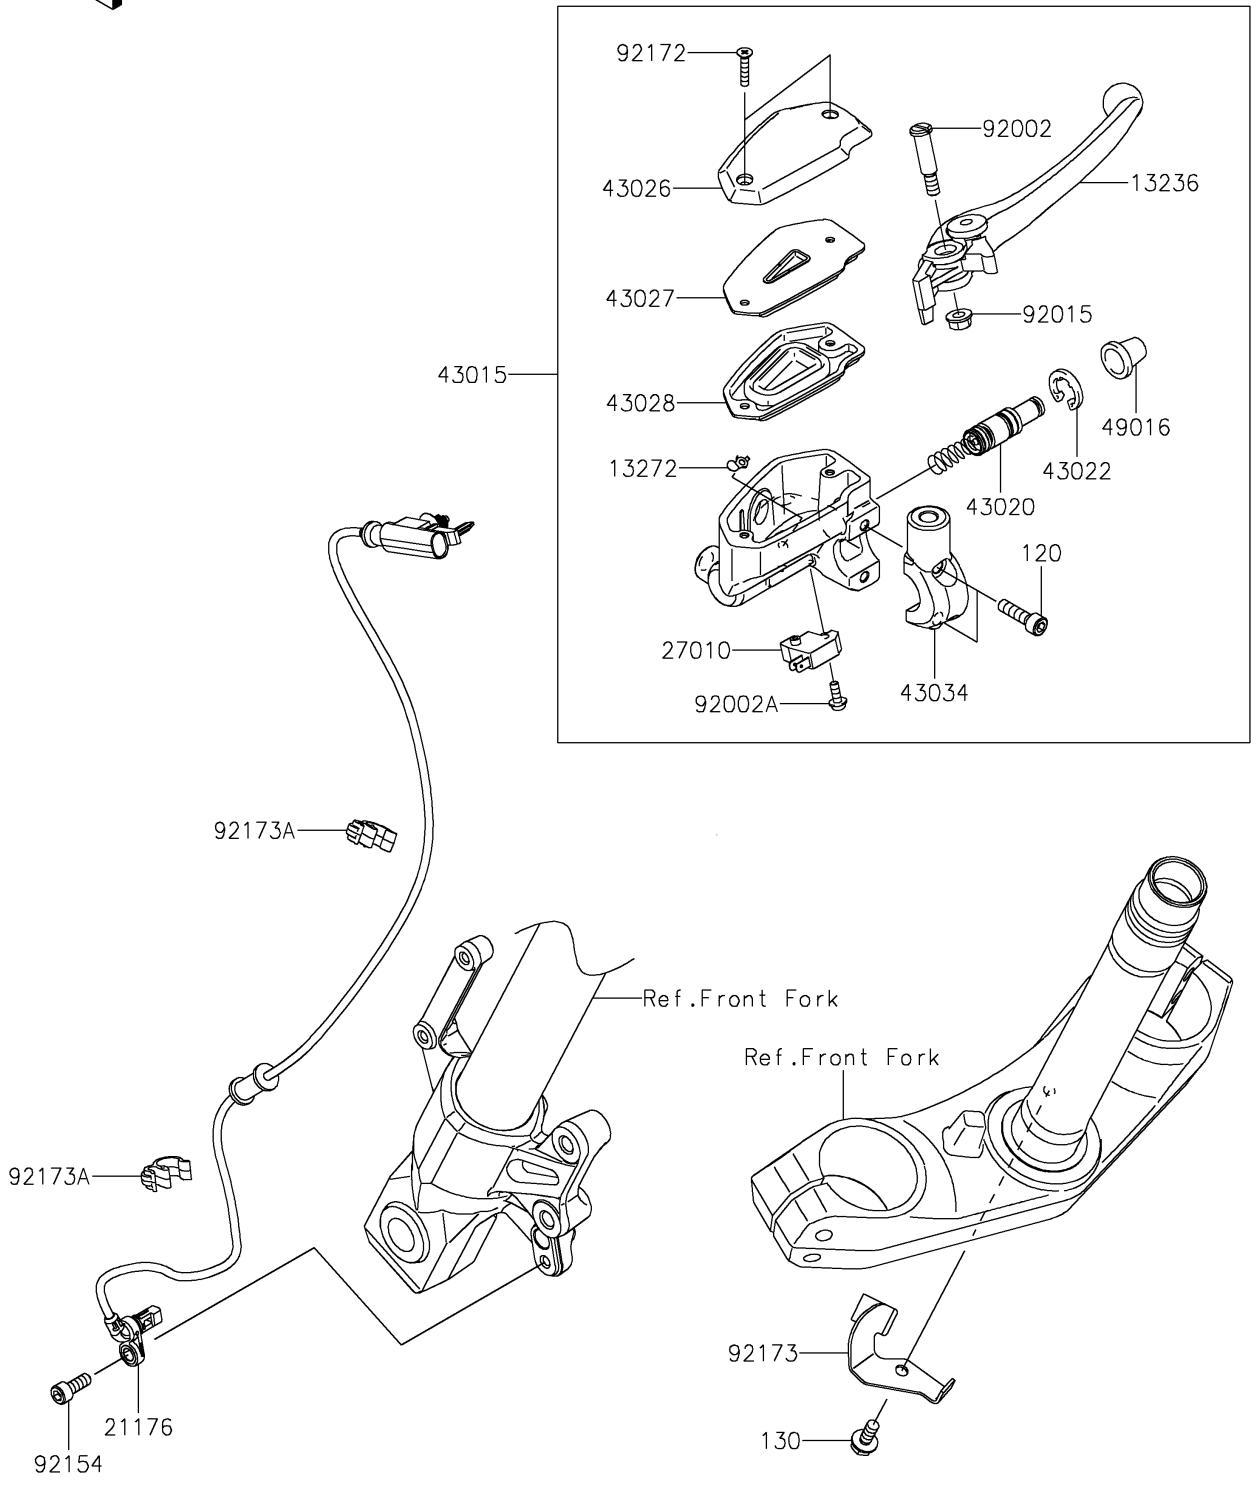

2025 Versys 650 PARTS DIAGRAM

Front Master Cylinder

F2291

2025 Versys 650 PARTS LIST

Front Master Cylinder

ITEM NAME	PART NUMBER	QUANTITY
LEVER-COMP,FRONT BRAKE (Ref # 13236)	13236-0140	1
PLATE (Ref # 13272)	13272-0573	1
SENSOR,FR (Ref # 21176)	21176-0942	1
SWITCH,BRAKE (Ref # 27010)	27010-0762	1
CYLINDER-ASSY-MASTER,FR (Ref # 43015)	43015-0601	1
PISTON-COMP-BRAKE (Ref # 43020)	43020-0008	1
STOPPER-BRAKE,PISTON (Ref # 43022)	43022-1010	1
CAP-BRAKE (Ref # 43026)	43026-0019	1
PLATE-DIAPHRAGM (Ref # 43027)	43027-0008	1
DIAPHRAGM (Ref # 43028)	43028-0015	1
HOLDER-BRAKE,MASTER CYLINDER (Ref # 43034)	43034-0049	1
COVER-SEAL,MASTER CYLINDER (Ref # 49016)	49016-1044	1
BOLT,LEVER SET,BLACK (Ref # 92002)	92002-1322	1
BOLT,SCREW,4X12 (Ref # 92002A)	92002-1323	1
NUT,FLANGED,6MM (Ref # 92015)	92015-1528	1
BOLT,SOCKET,6X16 (Ref # 92154)	92154-0235	1
SCREW,4X20 (Ref # 92172)	92172-0320	2
CLAMP,FORK UNDER HOLDER (Ref # 92173)	92173-1288	1
CLAMP,HOSE&SENSOR LINE (Ref # 92173A)	92173-1613	2
BOLT-SOCKET,6X22 (Ref # 120)	120CB0622	2
BOLT-FLANGED,6X14 (Ref # 130)	130BA0614	1