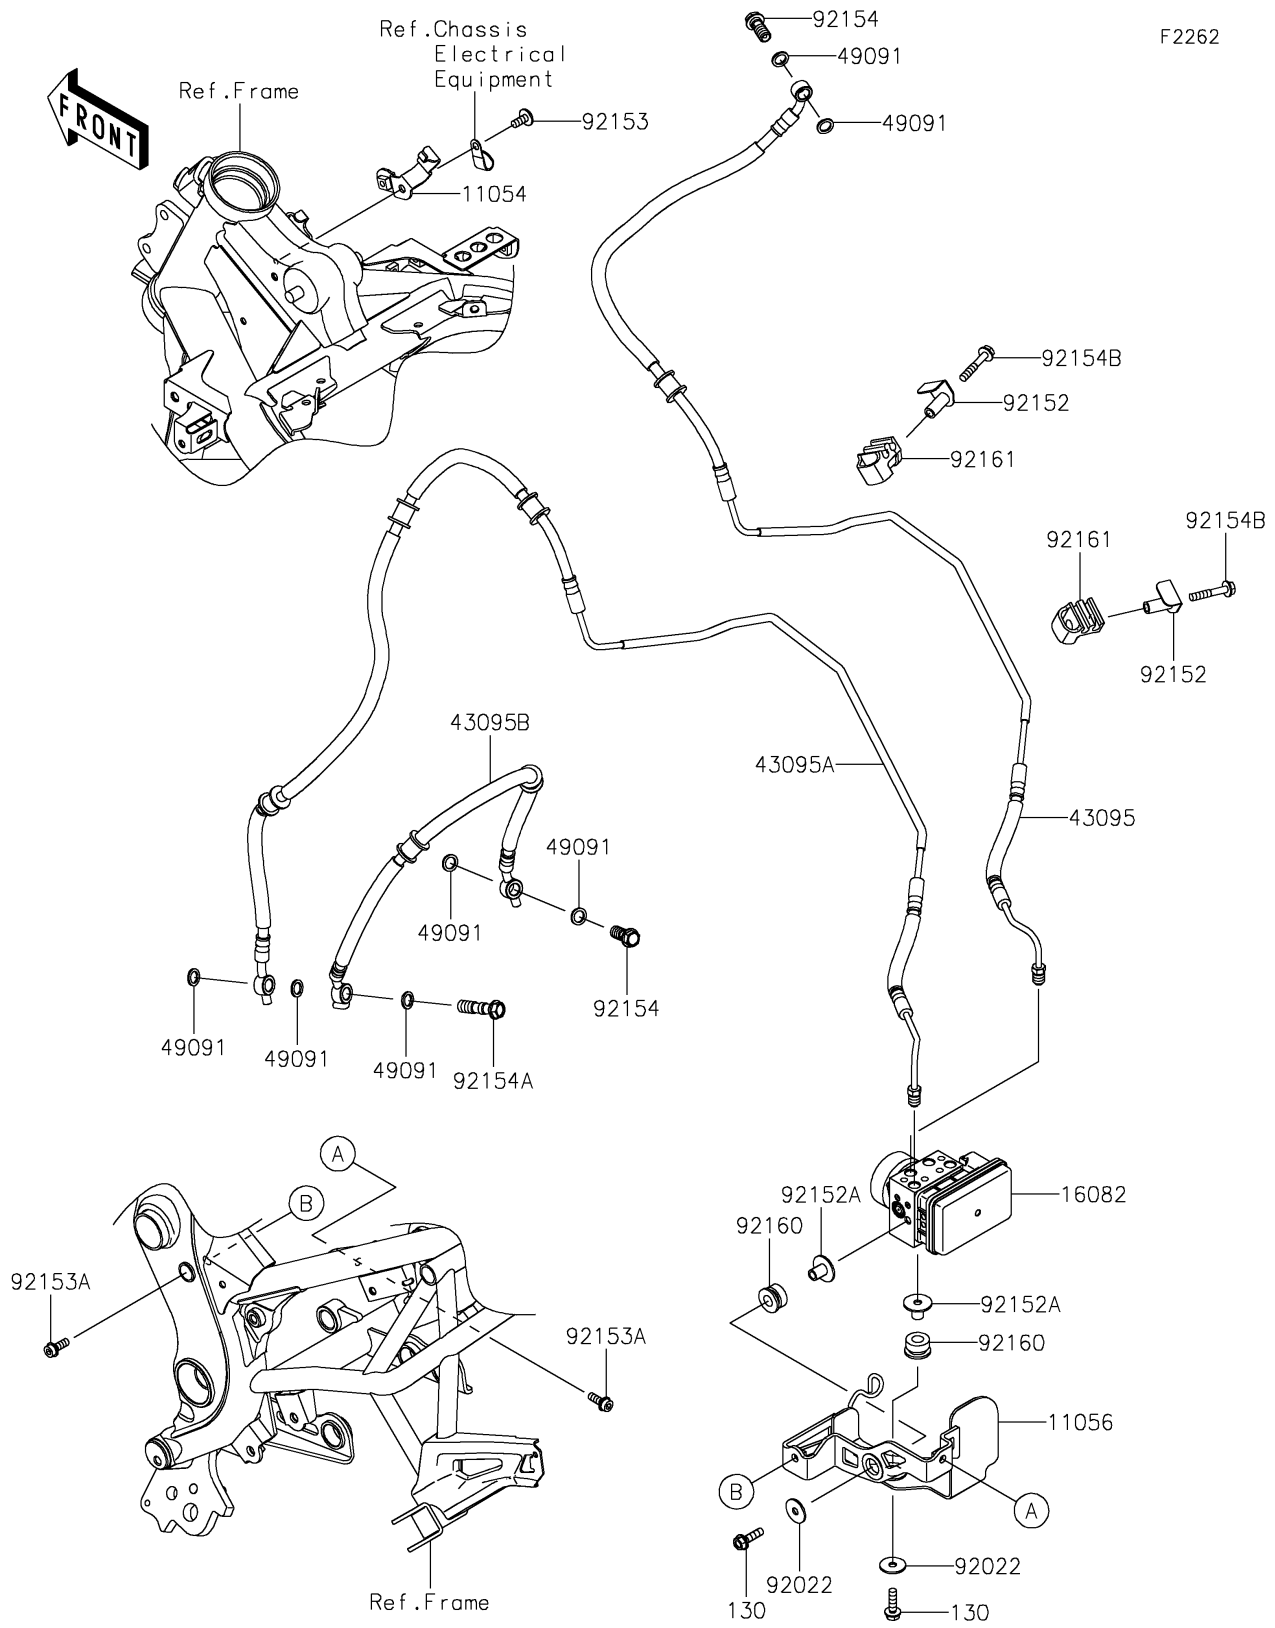

2025 Versys 650 PARTS DIAGRAM

Brake Piping

2025 Versys 650 PARTS LIST

Brake Piping

ITEM NAME	PART NUMBER	QUANTITY
BRACKET,BRAKE PIPE (Ref # 11054)	11054-0408	1
BRACKET,ABS UNIT (Ref # 11056)	11056-3977	1
PUMP-ASSY-OIL,ABS,BOSCH,9.3MB (Ref # 16082)	16082-0908	1
HOSE-BRAKE,FR M/C-ABS UNIT (Ref # 43095)	43095-1958	1
HOSE-BRAKE,ABS UNIT-FR CAL. (Ref # 43095A)	43095-1959	1
HOSE-BRAKE,525MM (Ref # 43095B)	43095-1960	1
WASHER-SEAL,10.1X14.5X1.5 (Ref # 49091)	49091-0001	7
WASHER,6.5X22X1.6 (Ref # 92022)	92022-237	2
COLLAR (Ref # 92152)	92152-0409	2
COLLAR,6.5X10X14.6 (Ref # 92152A)	92152-0965	2
BOLT,SOCKET,6X14 (Ref # 92153)	92153-1446	1
BOLT,SOCKET,6X16 (Ref # 92153A)	92153-1517	2
BOLT,FLANGED,10X23 (Ref # 92154)	92154-0732	2
BOLT,FLANGED,10X37 (Ref # 92154A)	92154-0733	1
BOLT,FLANGED,6X35 (Ref # 92154B)	92154-4191	2
DAMPER (Ref # 92160)	92160-1141	2
DAMPER,BRAKE PIPE (Ref # 92161)	92161-0347	2
BOLT-FLANGED,6X22 (Ref # 130)	130BA0622	2