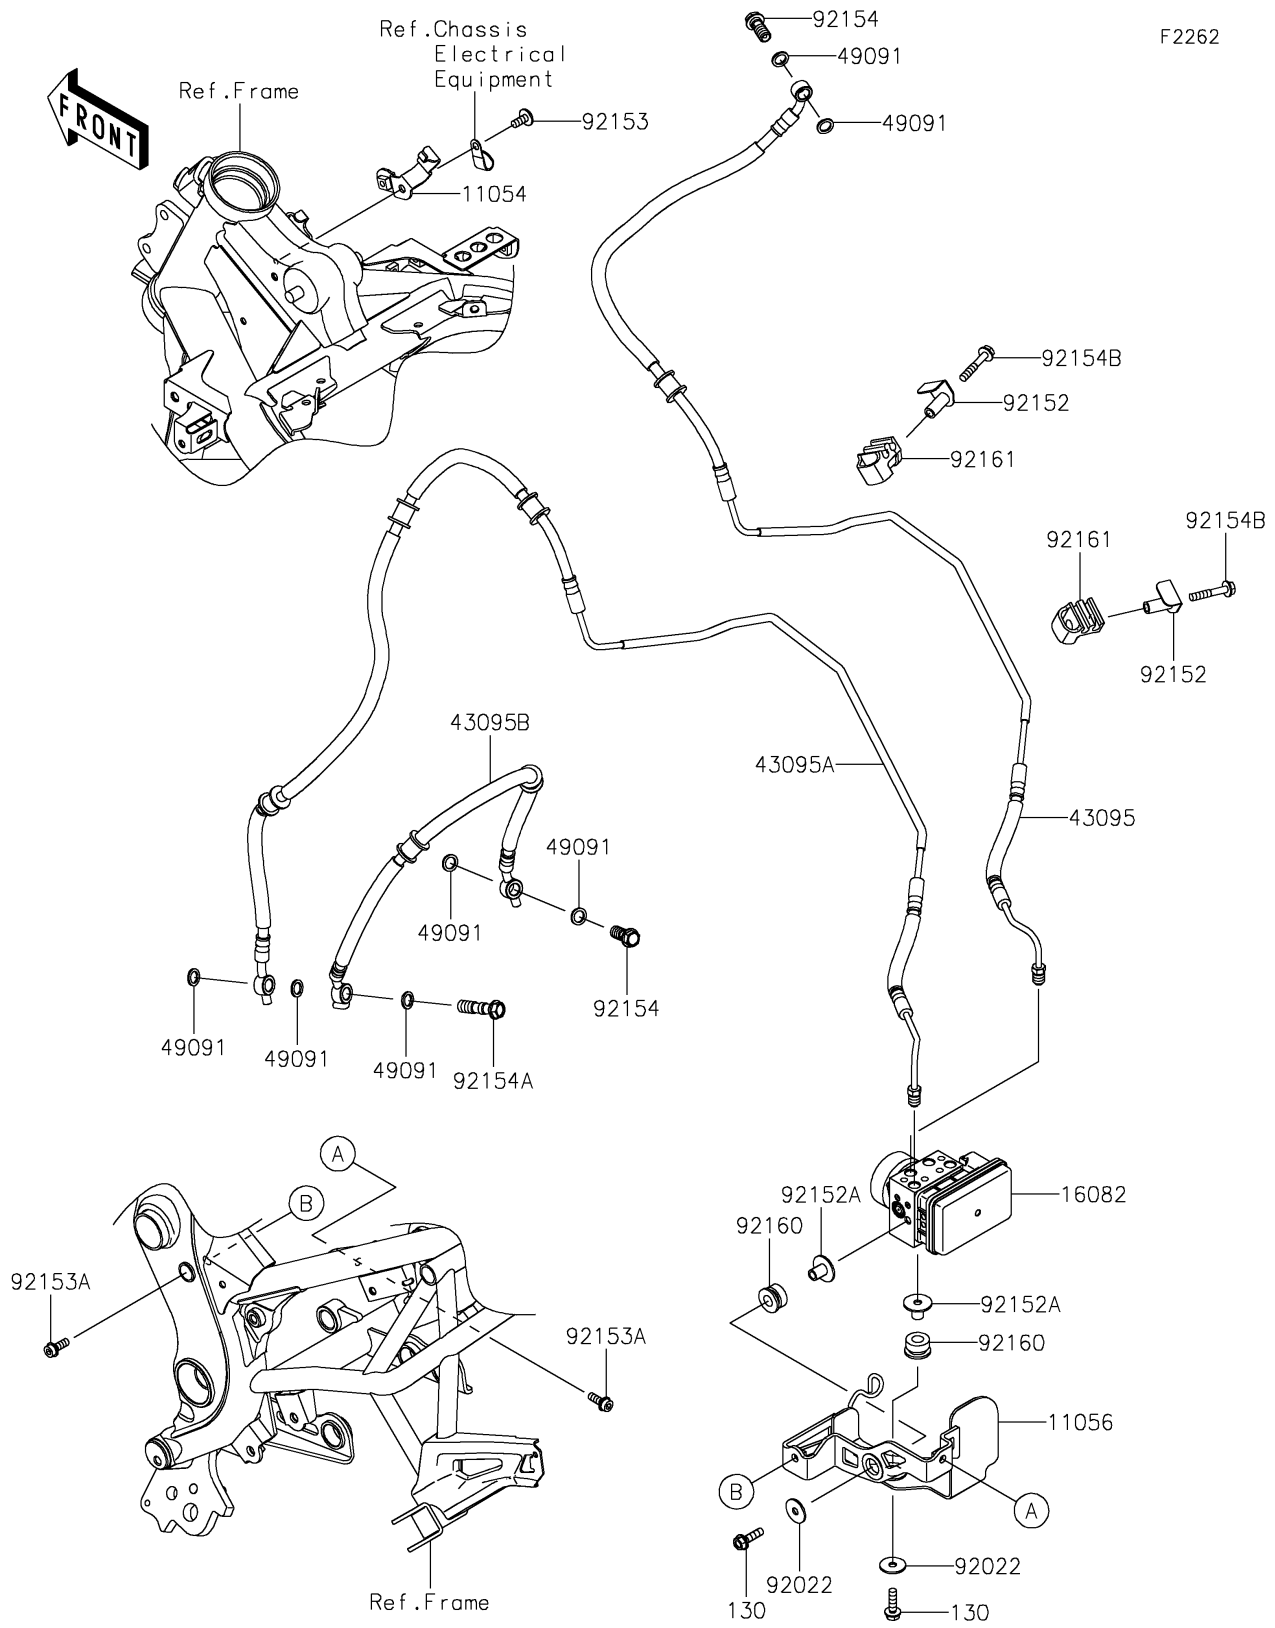

# 2025 Versys 650 PARTS DIAGRAM

## Brake Piping

## 2025 Versys 650 PARTS LIST

### Brake Piping

ITEM NAME	PART NUMBER	QUANTITY
BRACKET,BRAKE PIPE (Ref # 11054)	11054-0408	1
BRACKET,ABS UNIT (Ref # 11056)	11056-3977	1
PUMP-ASSY-OIL,ABS,BOSCH,9.3MB (Ref # 16082)	16082-0908	1
HOSE-BRAKE,FR M/C-ABS UNIT (Ref # 43095)	43095-1958	1
HOSE-BRAKE,ABS UNIT-FR CAL. (Ref # 43095A)	43095-1959	1
HOSE-BRAKE,525MM (Ref # 43095B)	43095-1960	1
WASHER-SEAL,10.1X14.5X1.5 (Ref # 49091)	49091-0001	7
WASHER,6.5X22X1.6 (Ref # 92022)	92022-237	2
COLLAR (Ref # 92152)	92152-0409	2
COLLAR,6.5X10X14.6 (Ref # 92152A)	92152-0965	2
BOLT,SOCKET,6X14 (Ref # 92153)	92153-1446	1
BOLT,SOCKET,6X16 (Ref # 92153A)	92153-1517	2
BOLT,FLANGED,10X23 (Ref # 92154)	92154-0732	2
BOLT,FLANGED,10X37 (Ref # 92154A)	92154-0733	1
BOLT,FLANGED,6X35 (Ref # 92154B)	92154-4191	2
DAMPER (Ref # 92160)	92160-1141	2
DAMPER,BRAKE PIPE (Ref # 92161)	92161-0347	2
BOLT-FLANGED,6X22 (Ref # 130)	130BA0622	2