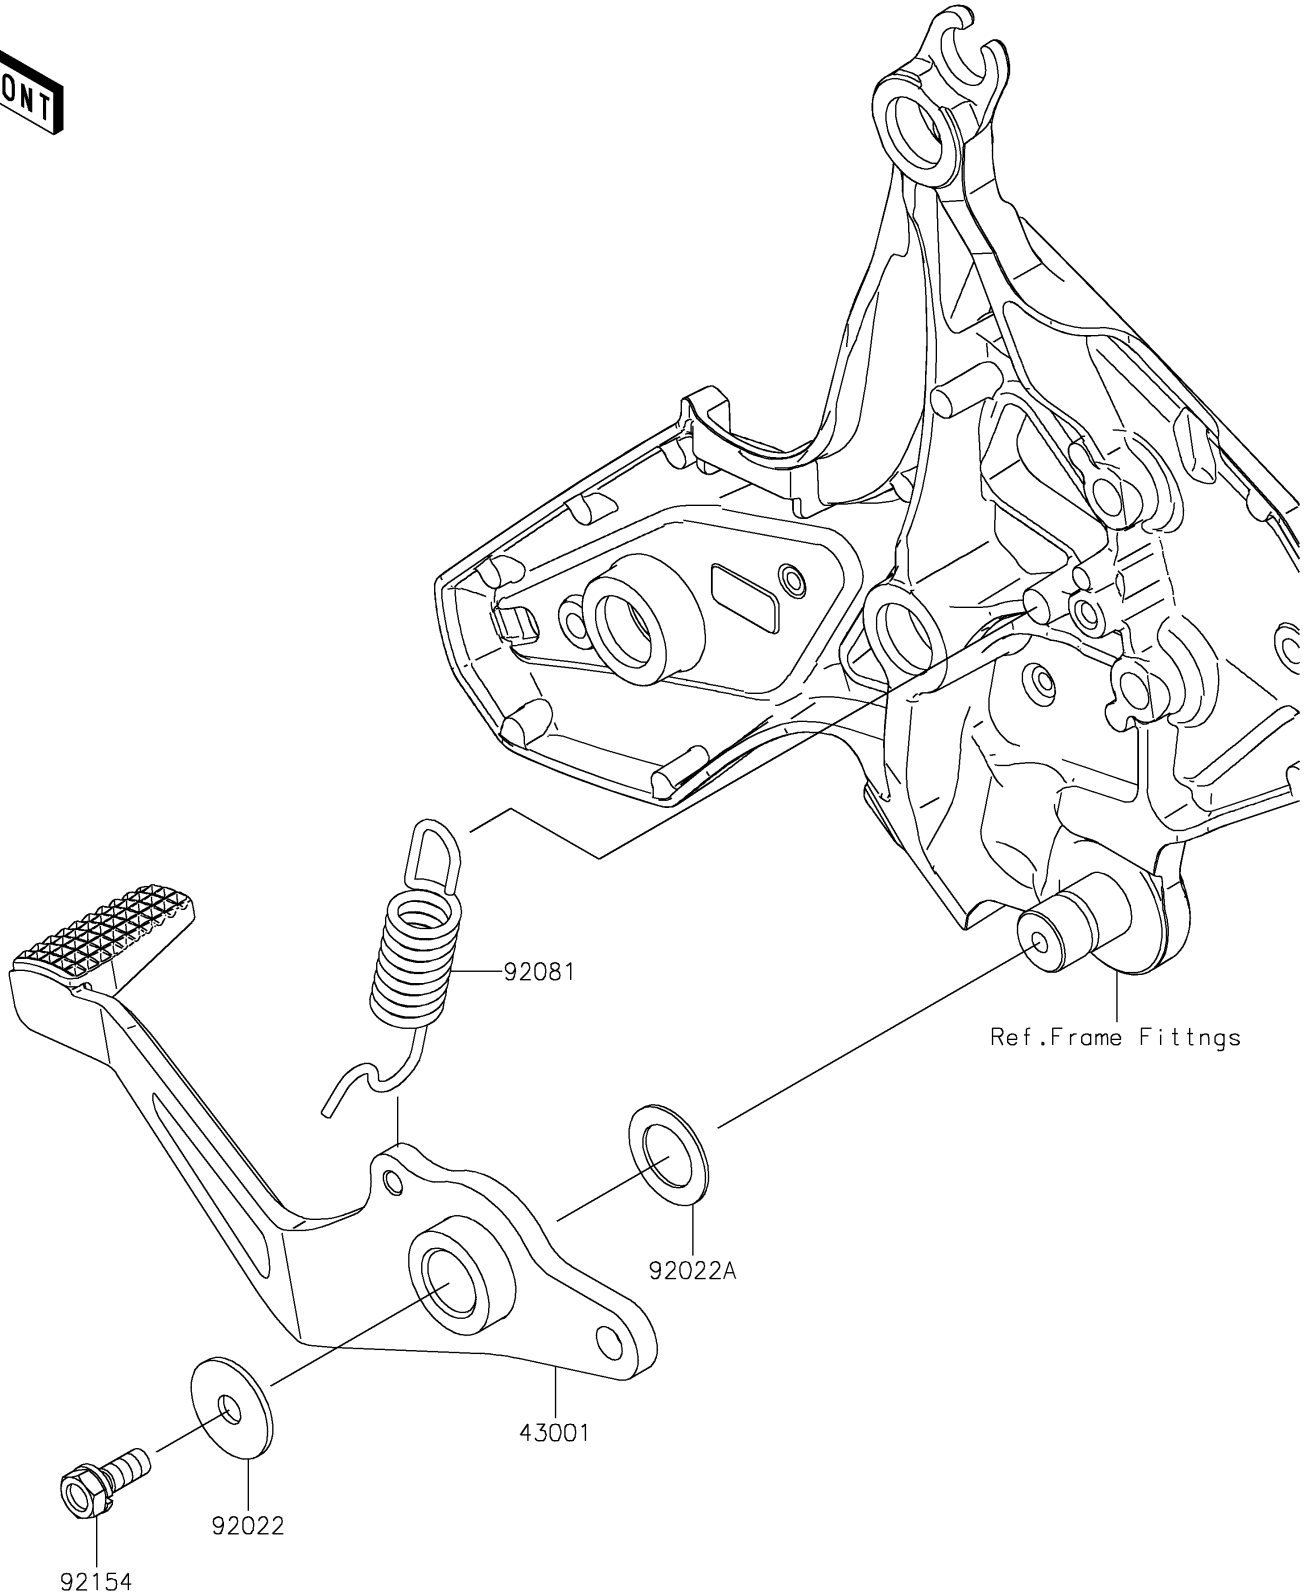

2025 Versys 650 PARTS DIAGRAM

Brake Pedal

F2260

2025 Versys 650 PARTS LIST

Brake Pedal

ITEM NAME	PART NUMBER	QUANTITY
LEVER-BRAKE,PEDAL (Ref # 43001)	43001-0745	1
WASHER,7X24X1.6 (Ref # 92022)	92022-228	1
WASHER,15.3X24X1 (Ref # 92022A)	92022-326	1
SPRING,BRAKE PEDAL (Ref # 92081)	92081-1833	1
BOLT,UPSET-WS,6X16 (Ref # 92154)	92154-0935	1