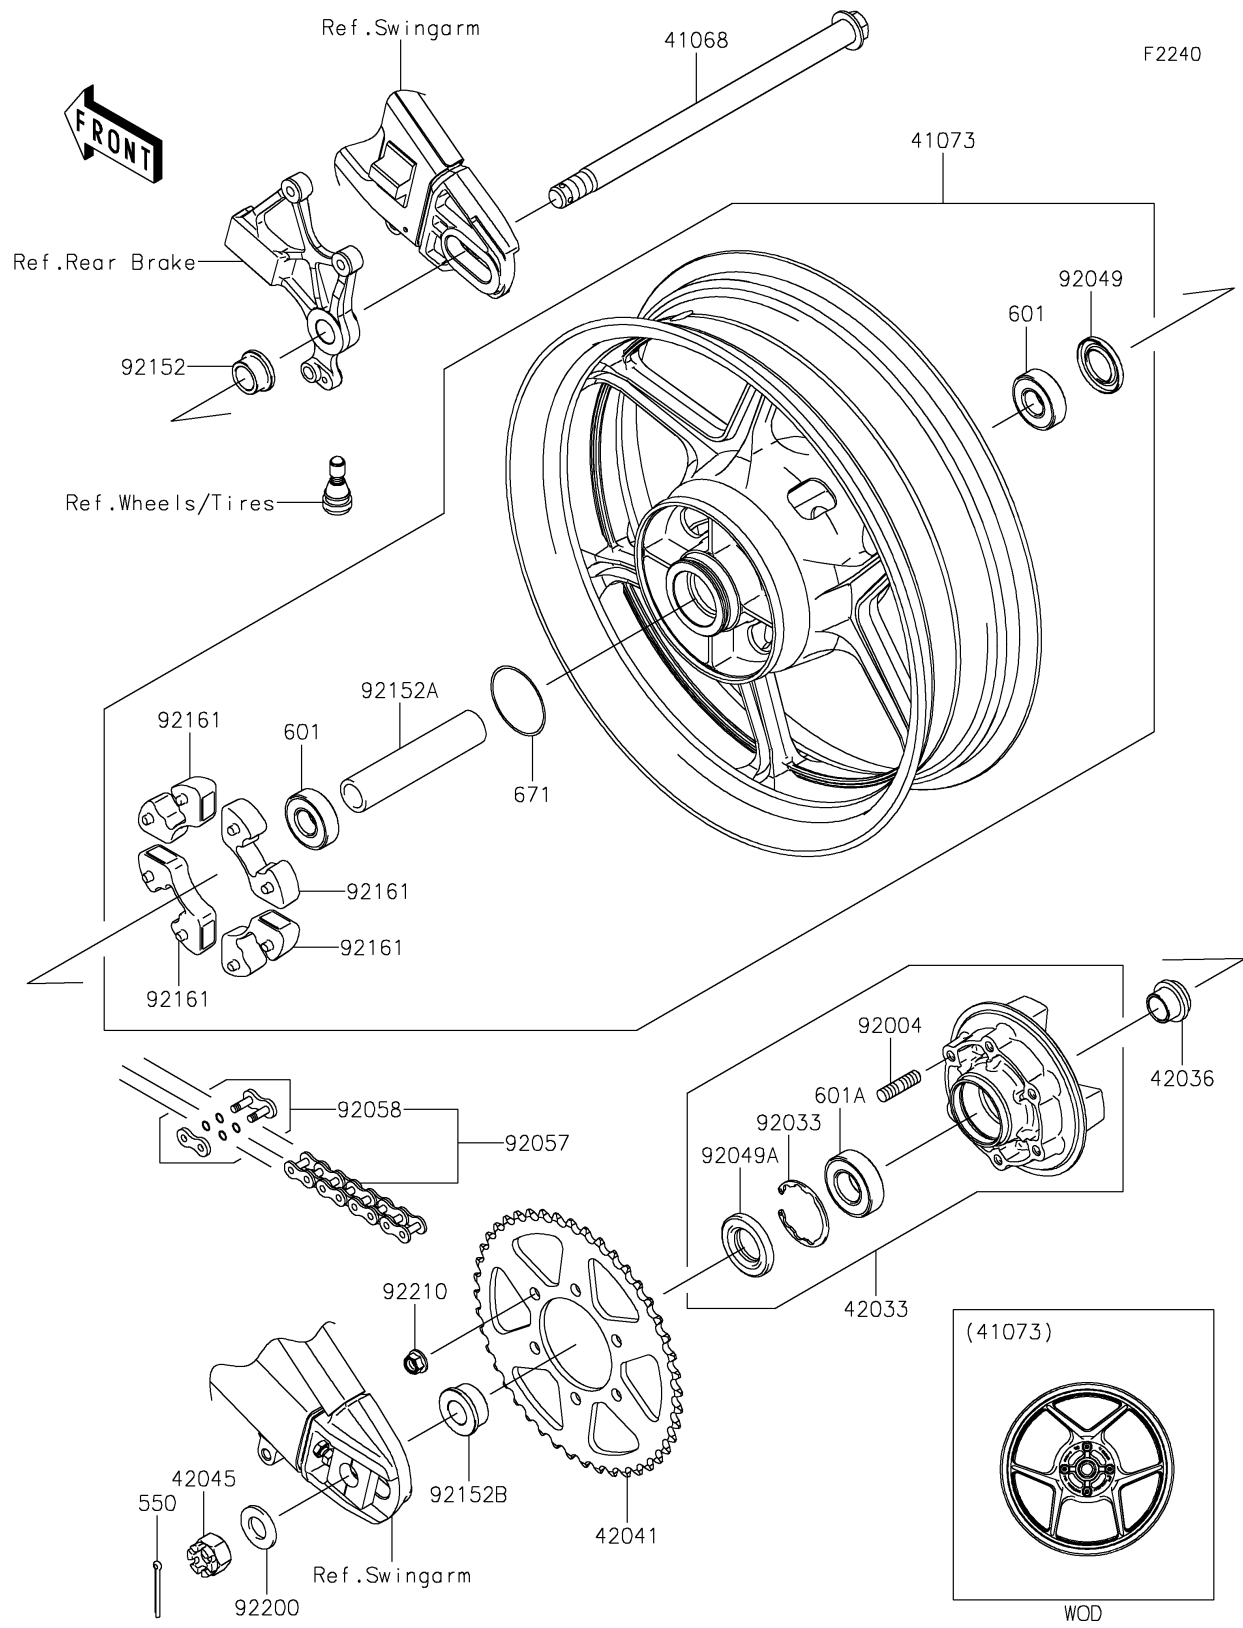

2025 Versys 650 PARTS DIAGRAM

Rear Hub

2025 Versys 650 PARTS LIST

Rear Hub

ITEM NAME	PART NUMBER	QUANTITY
AXLE,RR (Ref # 41068)	41068-0054	1
WHEEL-ASSY,RR,G.BLACK (Ref # 41073)	41073-0658-QT	1
COUPLING-ASSY,RR HUB (Ref # 42033)	42033-0570	1
SLEEVE,RR HUB,L=23 (Ref # 42036)	42036-1251	1
SPROCKET-HUB,46T (Ref # 42041)	42041-0087	1
NUT,CASTLE,18MM (Ref # 42045)	42045-018	1
STUD,10X19 (Ref # 92004)	92004-0048	6
RING-SNAP,52MM (Ref # 92033)	92033-1043	1
SEAL-OIL,28 47 5 (Ref # 92049)	92049-0140	1
SEAL-OIL (Ref # 92049A)	92049-1287	1
CHAIN,DRIVE,DID520VM4X114L (Ref # 92057)	92057-0840	1
JOINT-CHAIN (Ref # 92058)	92058-0077	1
COLLAR,RR AXLE,RH,L=17 (Ref # 92152)	92152-0302	1
COLLAR,20.2X28X133 (Ref # 92152A)	92152-0748	1
COLLAR,RR AXLE,LH,L=18 (Ref # 92152B)	92152-0822	1
DAMPER,SHOCK,RR HUB (Ref # 92161)	92161-0342	4
WASHER,19X36X3.2 (Ref # 92200)	92200-0296	1
NUT,LOCK,FLANGED,10MM (Ref # 92210)	92210-0276	6
PIN-COTTER,4.0X40 (Ref # 550)	550AA4040	1
BEARING-BALL,6204UUC3 (Ref # 601)	601B6204UU	2
BEARING-BALL (Ref # 601A)	601B6205UU	1
O RING,60MM (Ref # 671)	671B2560	1