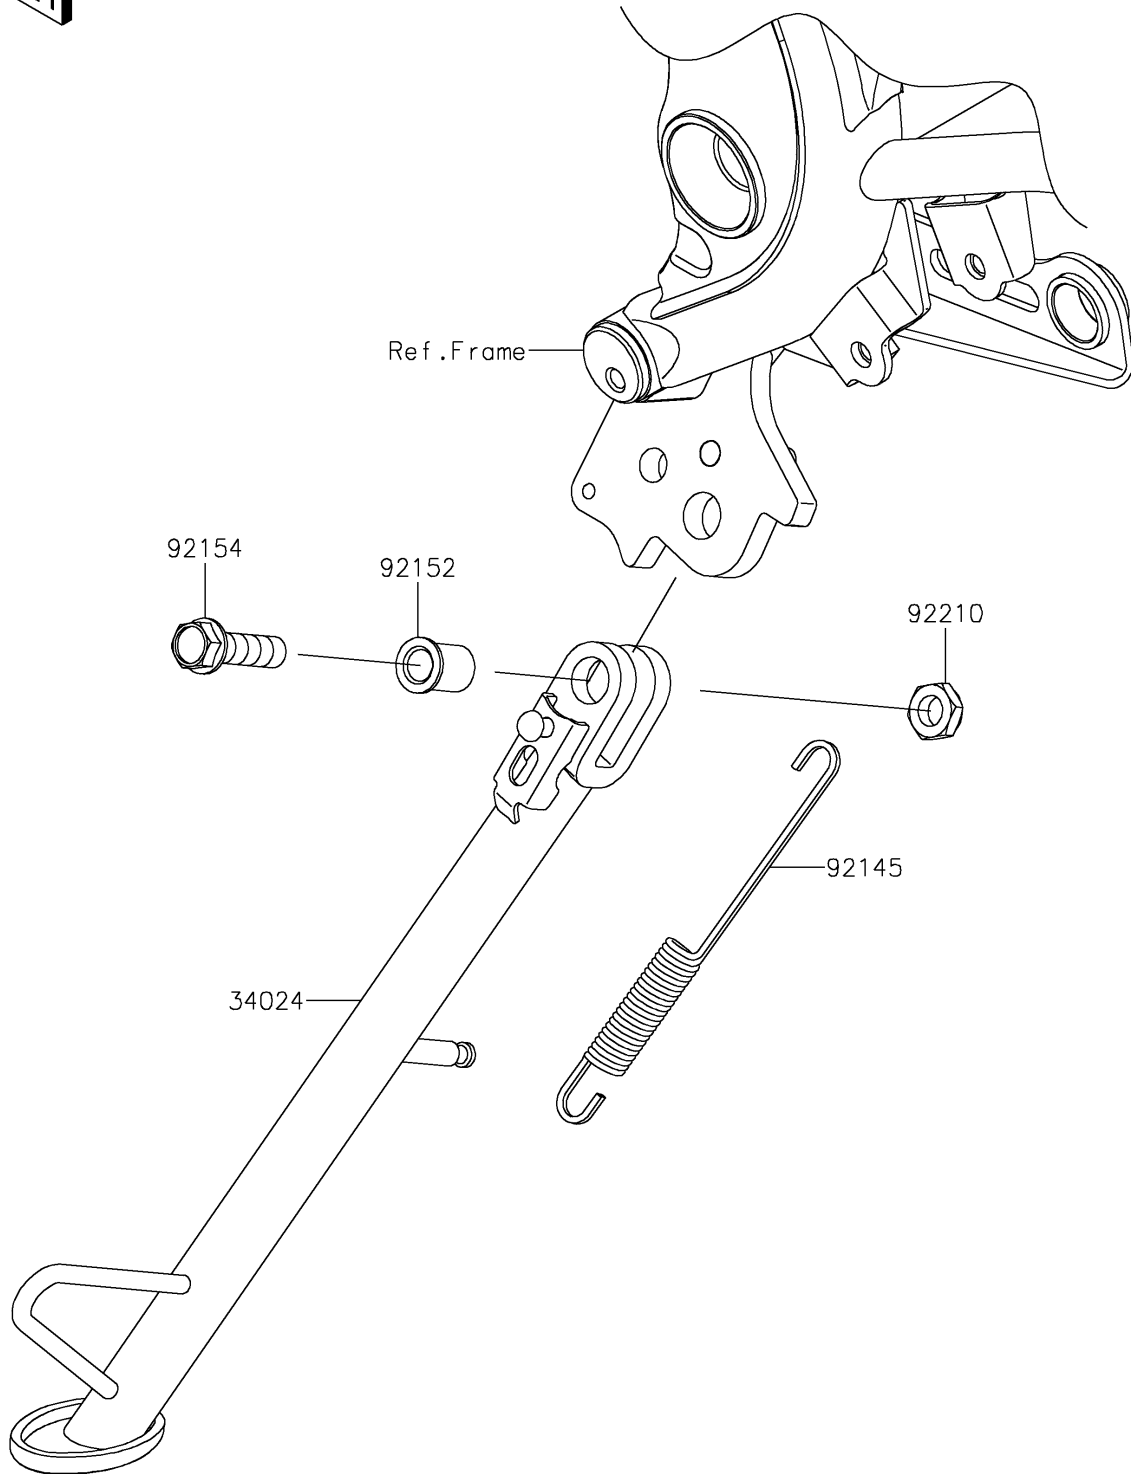

2025 Versys 650 PARTS DIAGRAM

Stand(s)

F2190

2025 Versys 650 PARTS LIST

Stand(s)

ITEM NAME	PART NUMBER	QUANTITY
STAND-SIDE (Ref # 34024)	34024-0126	1
SPRING,SIDE STAND (Ref # 92145)	92145-0813	1
COLLAR,10.2X15X20.1 (Ref # 92152)	92152-1914	1
BOLT,FLANGED,10X37 (Ref # 92154)	92154-1352	1
NUT,LOCK,10MM (Ref # 92210)	92210-0784	1