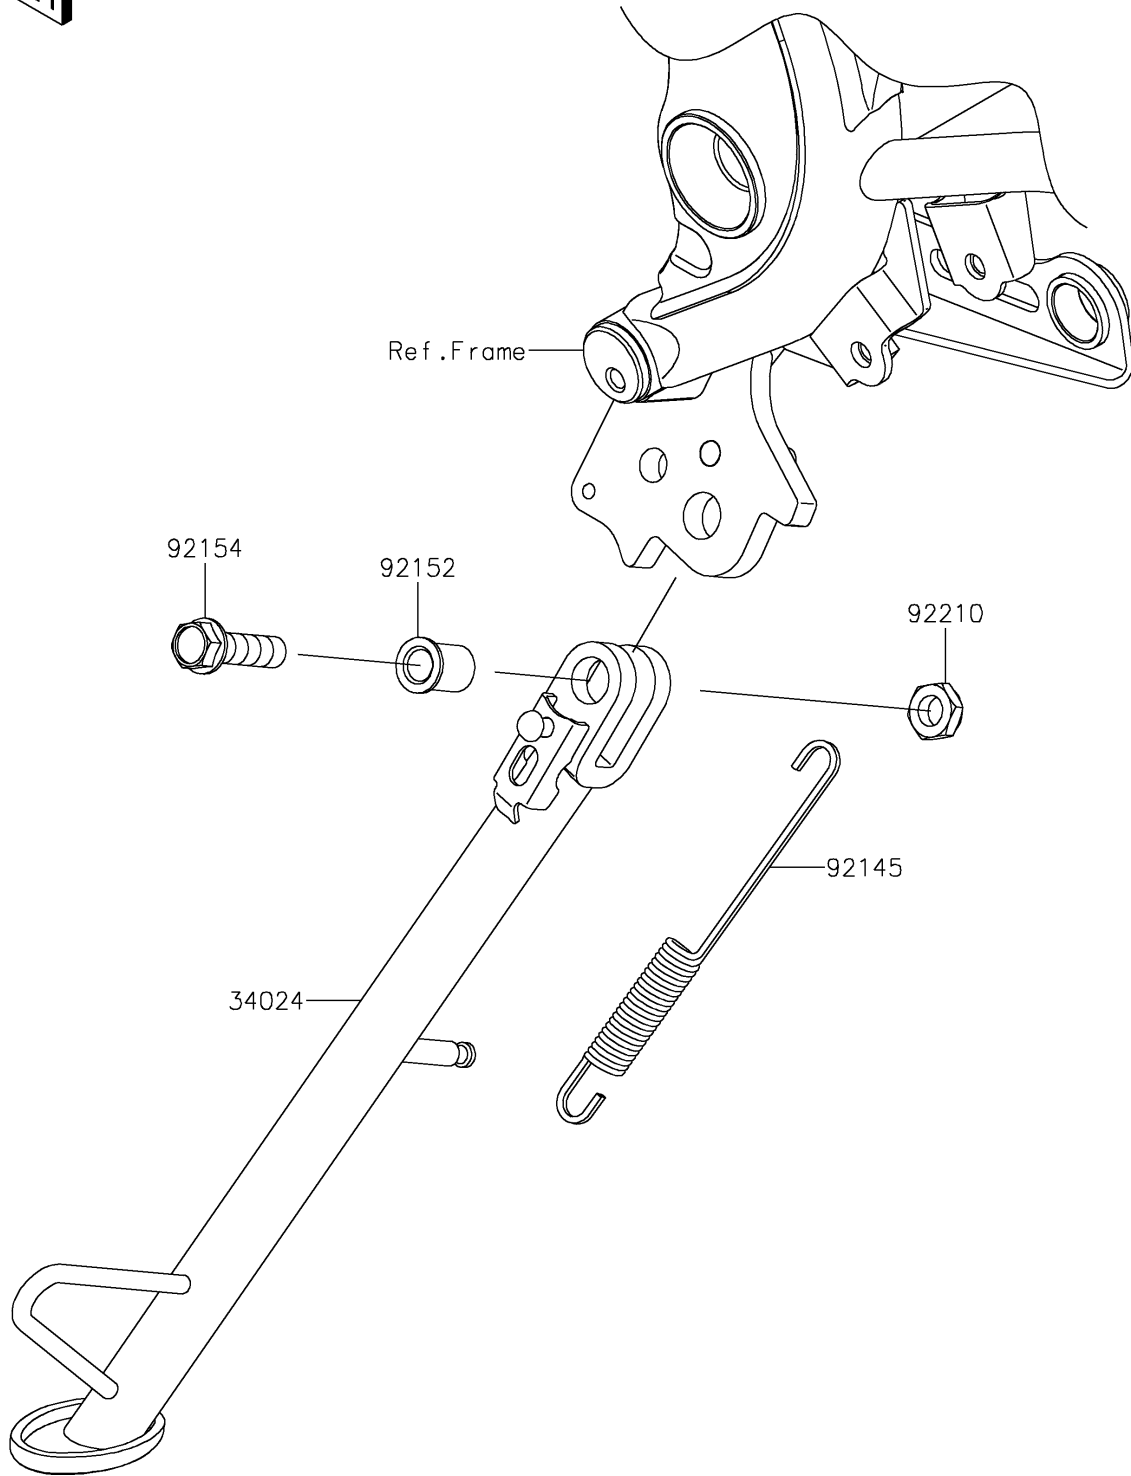

2025 Versys 650 PARTS DIAGRAM

Stand(s)

F2190

2025 Versys 650 PARTS LIST

Stand(s)

ITEM NAME	PART NUMBER	QUANTITY
STAND-SIDE (Ref # 34024)	34024-0126	1
SPRING,SIDE STAND (Ref # 92145)	92145-0813	1
COLLAR,10.2X15X20.1 (Ref # 92152)	92152-1914	1
BOLT,FLANGED,10X37 (Ref # 92154)	92154-1352	1
NUT,LOCK,10MM (Ref # 92210)	92210-0784	1