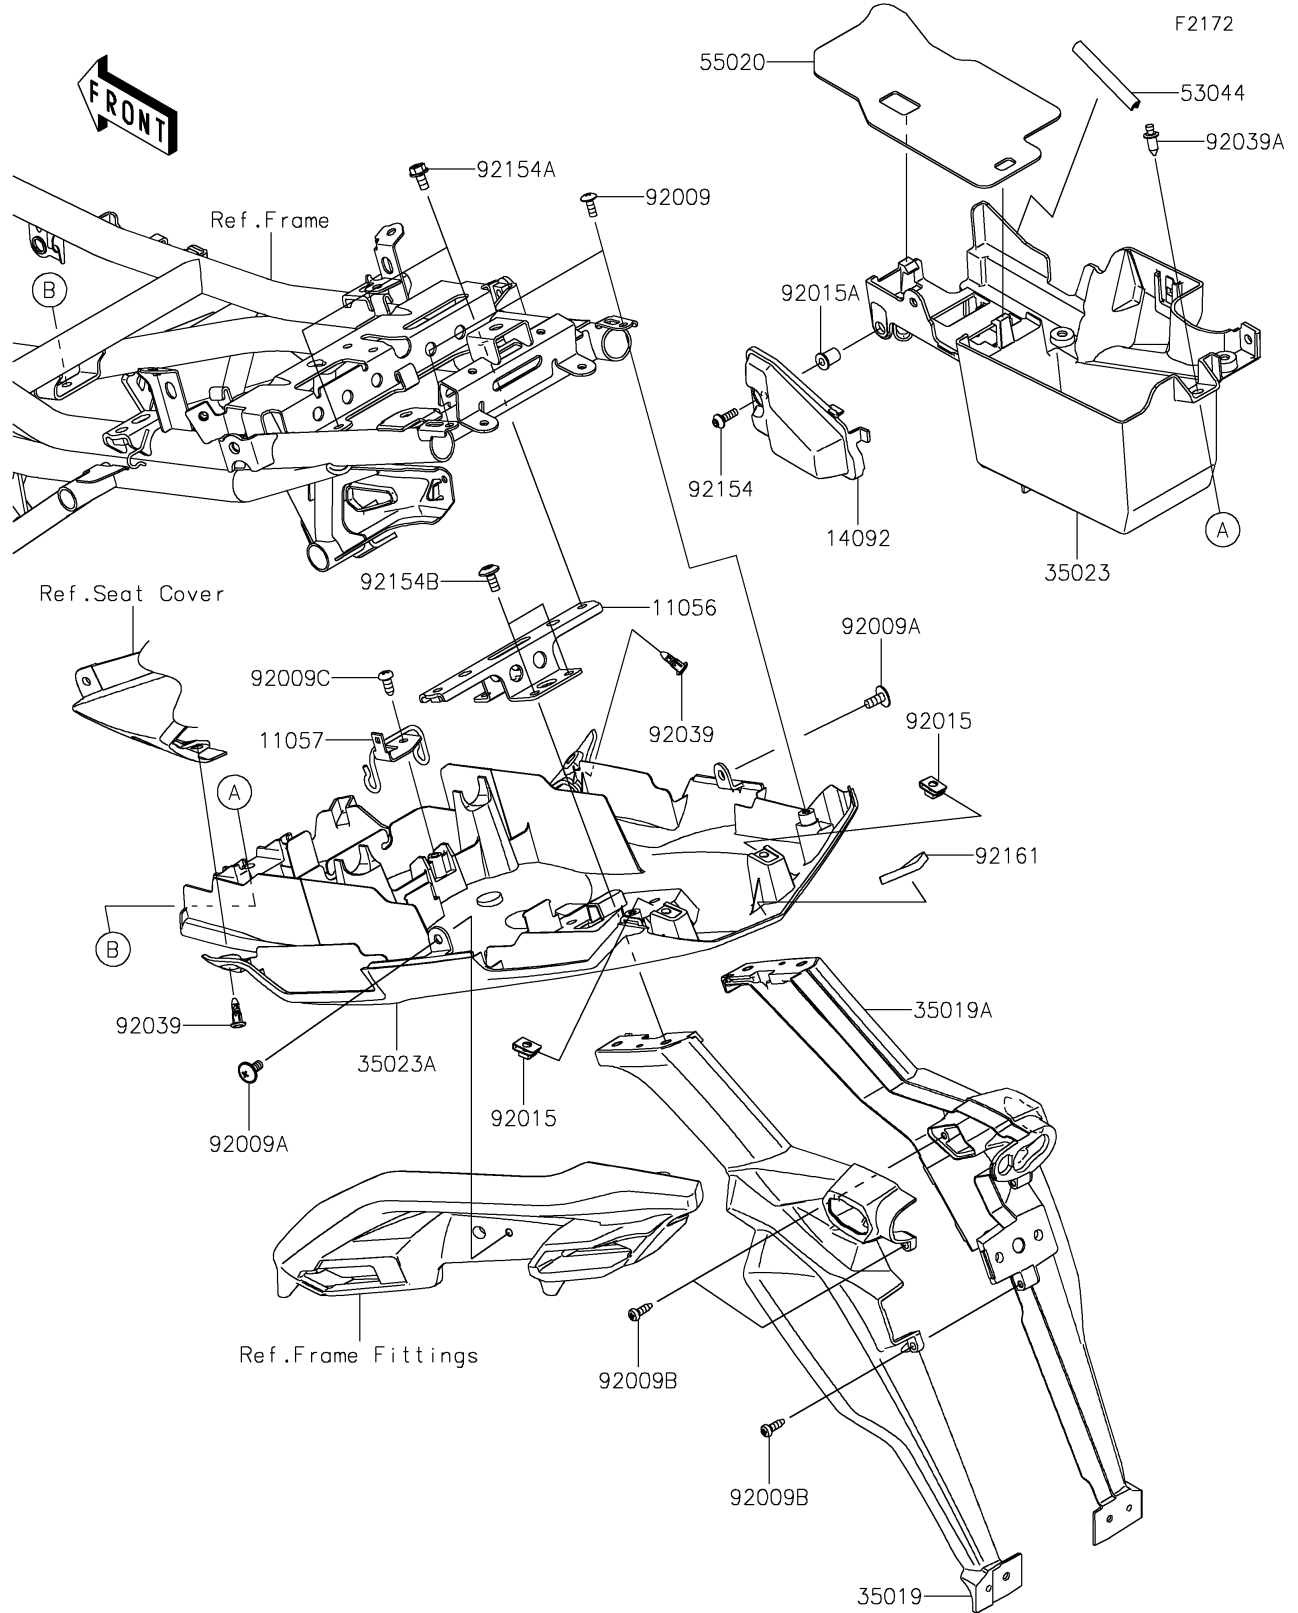

2025 Versys 650 PARTS DIAGRAM

Rear Fender(s)

2025 Versys 650 PARTS LIST

Rear Fender(s)

ITEM NAME	PART NUMBER	QUANTITY
BRACKET,FLAP (Ref # 11056)	11056-3973	1
BRACKET,ODB (Ref # 11057)	11057-7856	1
COVER,SWITCH MAINTEN. (Ref # 14092)	14092-0174	1
FLAP,LH (Ref # 35019)	35019-0643	1
FLAP,RH (Ref # 35019A)	35019-0644	1
FENDER-REAR,FR (Ref # 35023)	35023-0163	1
FENDER-REAR,RR (Ref # 35023A)	35023-0416	1
TRIM,L=65 (Ref # 53044)	53044-0584	1
GUARD,HEAT (Ref # 55020)	55020-0220	1
SCREW,TAPPING,5X14 (Ref # 92009)	92009-1197	2
SCREW,6X14 (Ref # 92009A)	92009-1662	2
SCREW,TAPPING,5X16 (Ref # 92009B)	92009-1984	3
SCREW,6X14 (Ref # 92009C)	92009-3845	1
NUT,5MM (Ref # 92015)	92015-1627	2
NUT,WELL,5MM (Ref # 92015A)	92015-1757	1
RIVET (Ref # 92039)	92039-0709	2
RIVET (Ref # 92039A)	92039-1283	1
BOLT,SOCKET,5X16 (Ref # 92154)	92154-0182	1
BOLT,FLANGED,6X12 (Ref # 92154A)	92154-1050	2
BOLT,SOCKET,6X14 (Ref # 92154B)	92154-4285	4
DAMPER,24X66X6.5 (Ref # 92161)	92161-1684	1