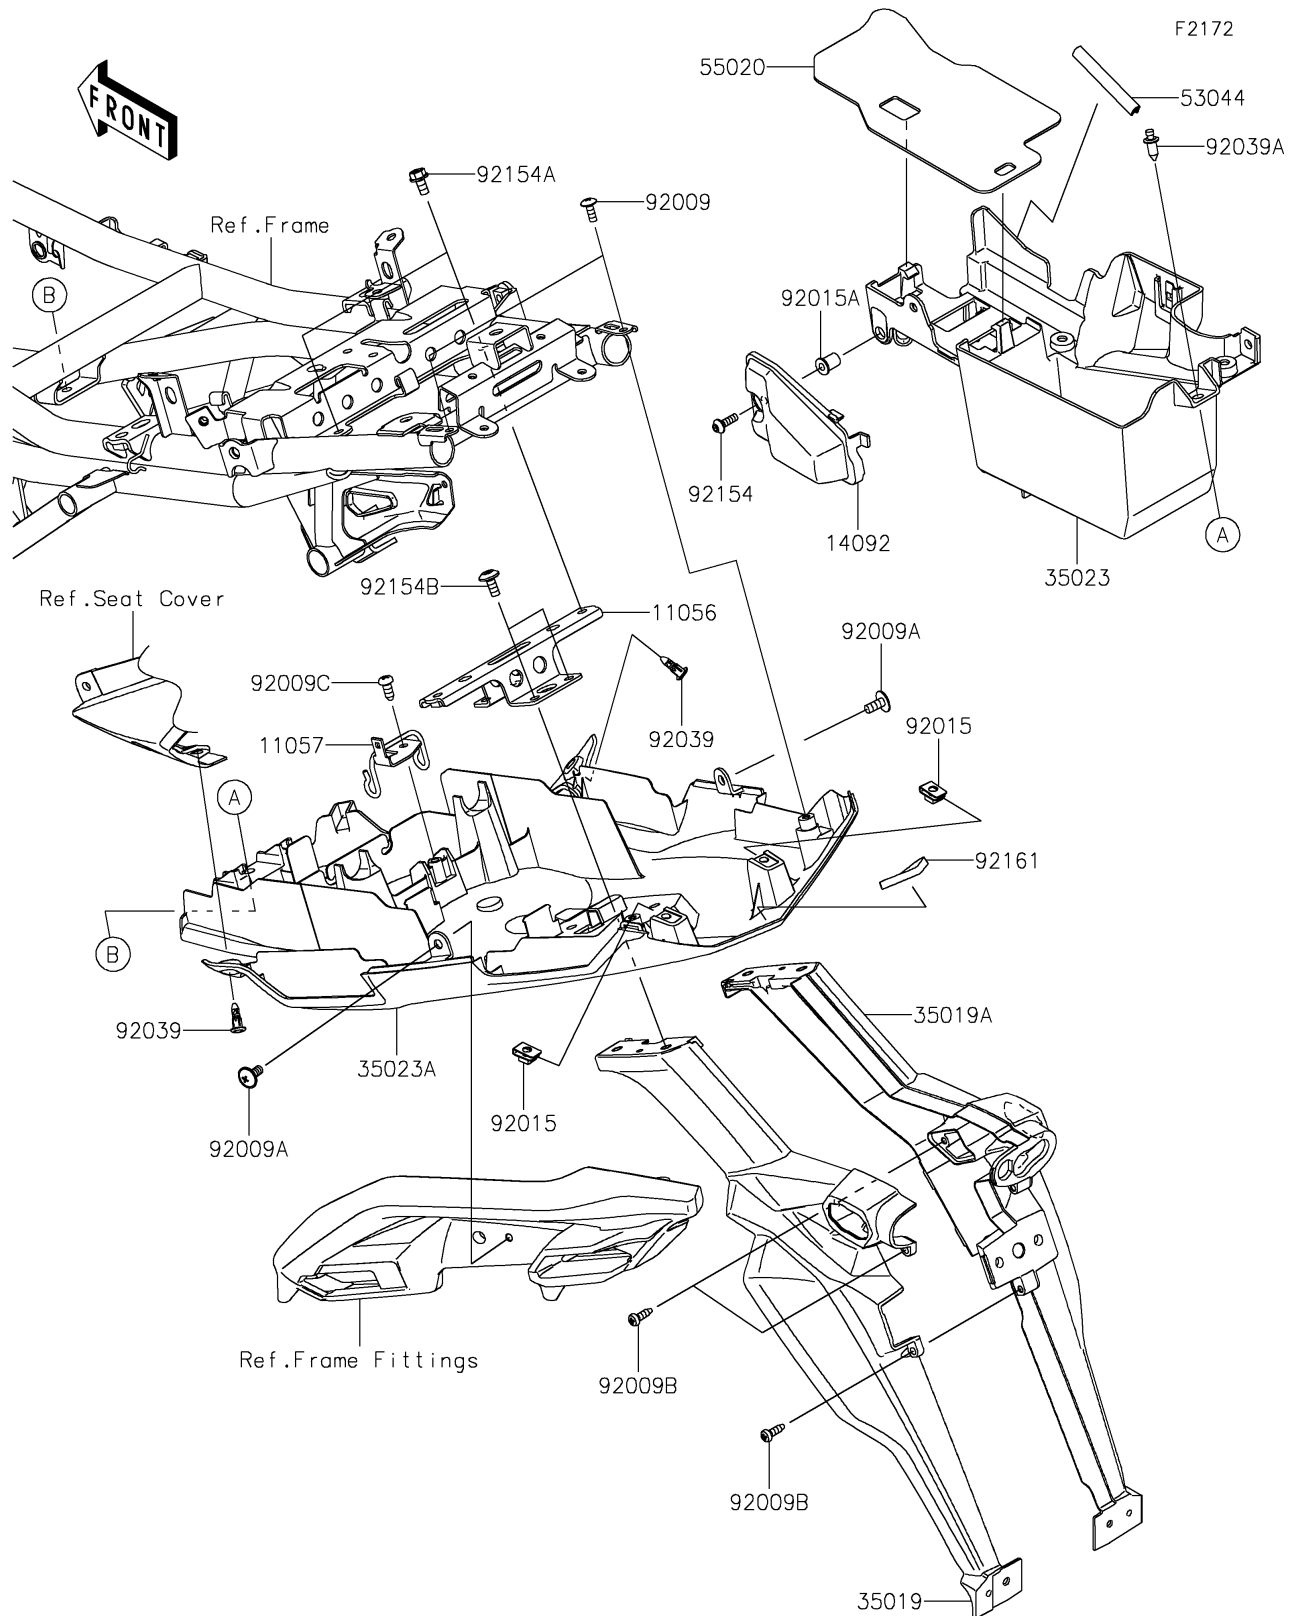

2025 Versys 650

PARTS DIAGRAM

Rear Fender(s)

2025 Versys 650

PARTS LIST

Rear Fender(s)

ITEM NAME	PART NUMBER	QUANTITY
BRACKET,FLAP (Ref # 11056)	11056-3973	1
BRACKET,ODB (Ref # 11057)	11057-7856	1
COVER,SWITCH MAINTEN. (Ref # 14092)	14092-0174	1
FLAP,LH (Ref # 35019)	35019-0643	1
FLAP,RH (Ref # 35019A)	35019-0644	1
FENDER-REAR,FR (Ref # 35023)	35023-0163	1
FENDER-REAR,RR (Ref # 35023A)	35023-0416	1
TRIM,L=65 (Ref # 53044)	53044-0584	1
GUARD,HEAT (Ref # 55020)	55020-0220	1
SCREW,TAPPING,5X14 (Ref # 92009)	92009-1197	2
SCREW,6X14 (Ref # 92009A)	92009-1662	2
SCREW,TAPPING,5X16 (Ref # 92009B)	92009-1984	3
SCREW,6X14 (Ref # 92009C)	92009-3845	1
NUT,5MM (Ref # 92015)	92015-1627	2
NUT,WELL,5MM (Ref # 92015A)	92015-1757	1
RIVET (Ref # 92039)	92039-0709	2
RIVET (Ref # 92039A)	92039-1283	1
BOLT,SOCKET,5X16 (Ref # 92154)	92154-0182	1
BOLT,FLANGED,6X12 (Ref # 92154A)	92154-1050	2
BOLT,SOCKET,6X14 (Ref # 92154B)	92154-4285	4
DAMPER,24X66X6.5 (Ref # 92161)	92161-1684	1