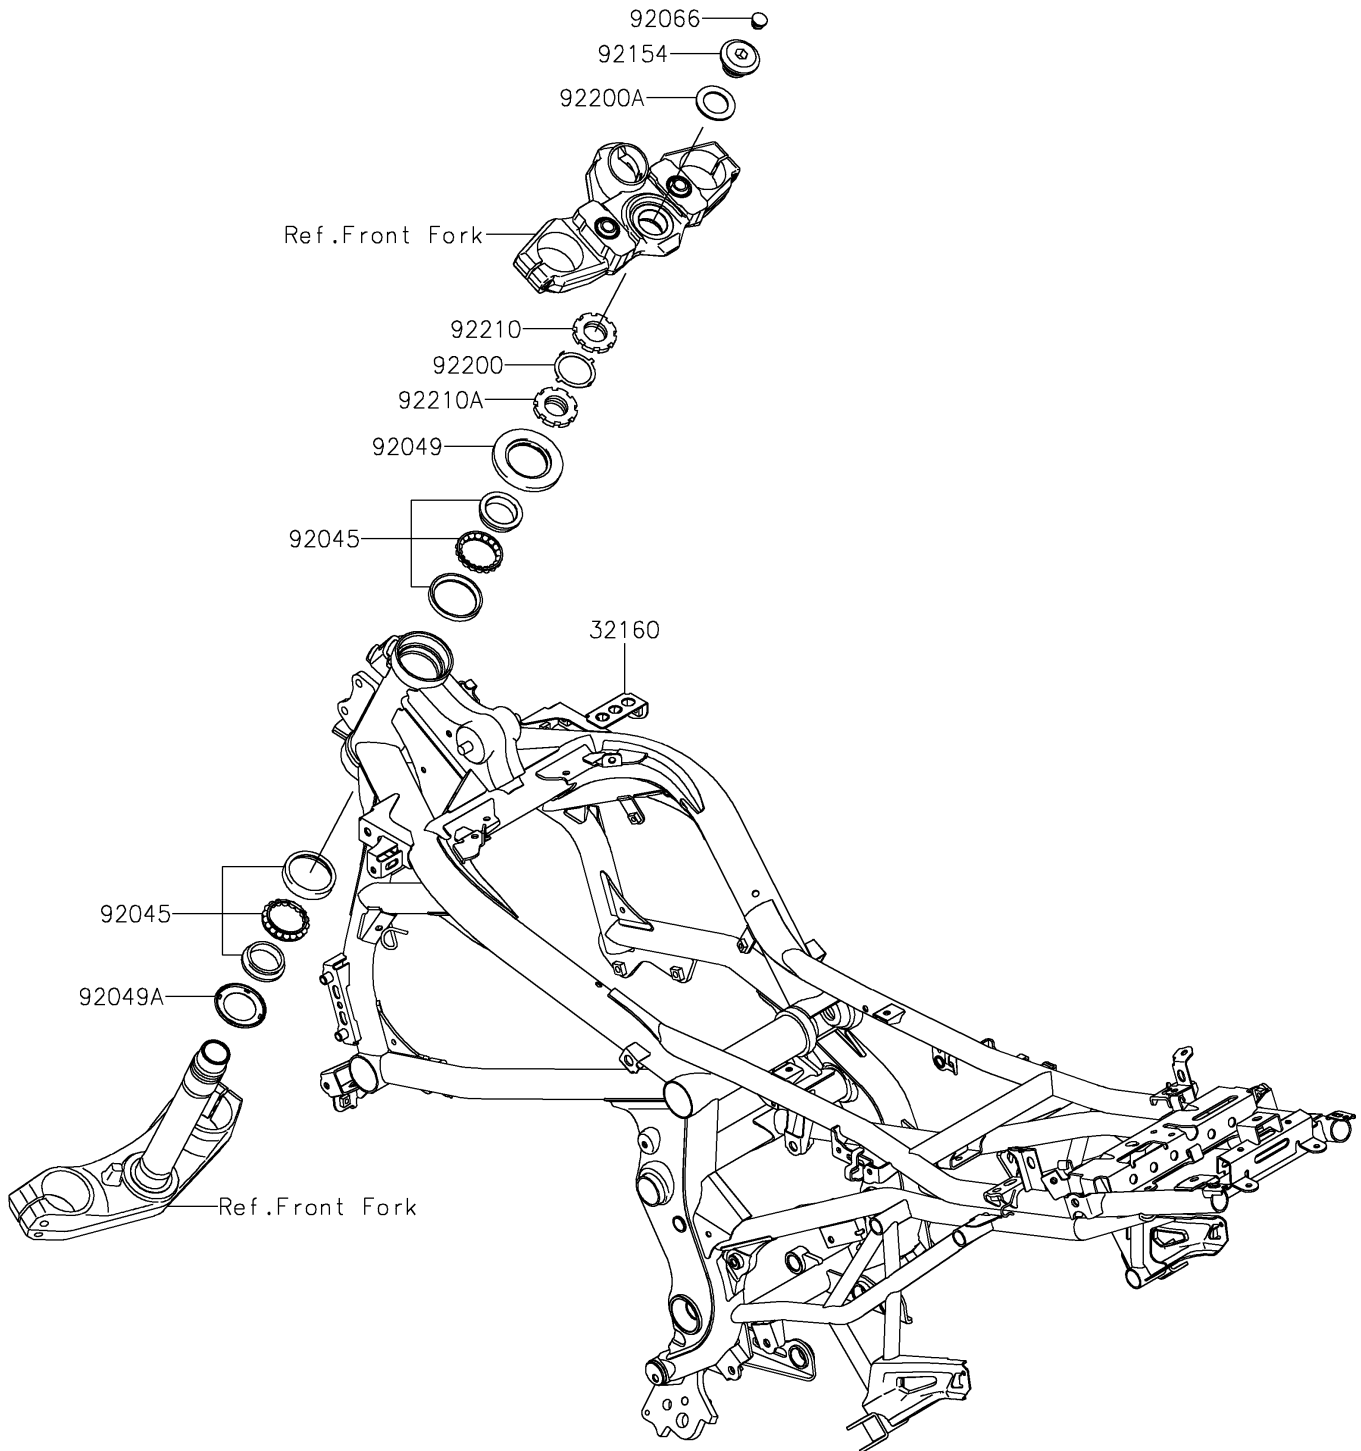

# 2025 Versys 650 PARTS DIAGRAM

Frame

F2120

## 2025 Versys 650 PARTS LIST

### Frame

| ITEM NAME                               | PART NUMBER    | QUANTITY |
|---|----------------|----------|
| FRAME-COMP,F.S.BLACK (Ref # 32160)      | 32160-1934-18R | 1        |
| BEARING-BALL,SF07A17PX1V1 (Ref # 92045) | 92045-1384     | 2        |
| SEAL-OIL (Ref # 92049)                  | 92049-0131     | 1        |
| SEAL-OIL (Ref # 92049A)                 | 92049-0137     | 1        |
| PLUG (Ref # 92066)                      | 92066-0071     | 1        |
| BOLT,26MM (Ref # 92154)                 | 92154-3818     | 1        |
| WASHER (Ref # 92200)                    | 92200-0036     | 1        |
| WASHER,27X42X2.3 (Ref # 92200A)         | 92200-0753     | 1        |
| NUT,STEERING STEM,35MM (Ref # 92210)    | 92210-0534     | 1        |
| NUT,STEERING STEM,35MM (Ref # 92210A)   | 92210-0535     | 1        |