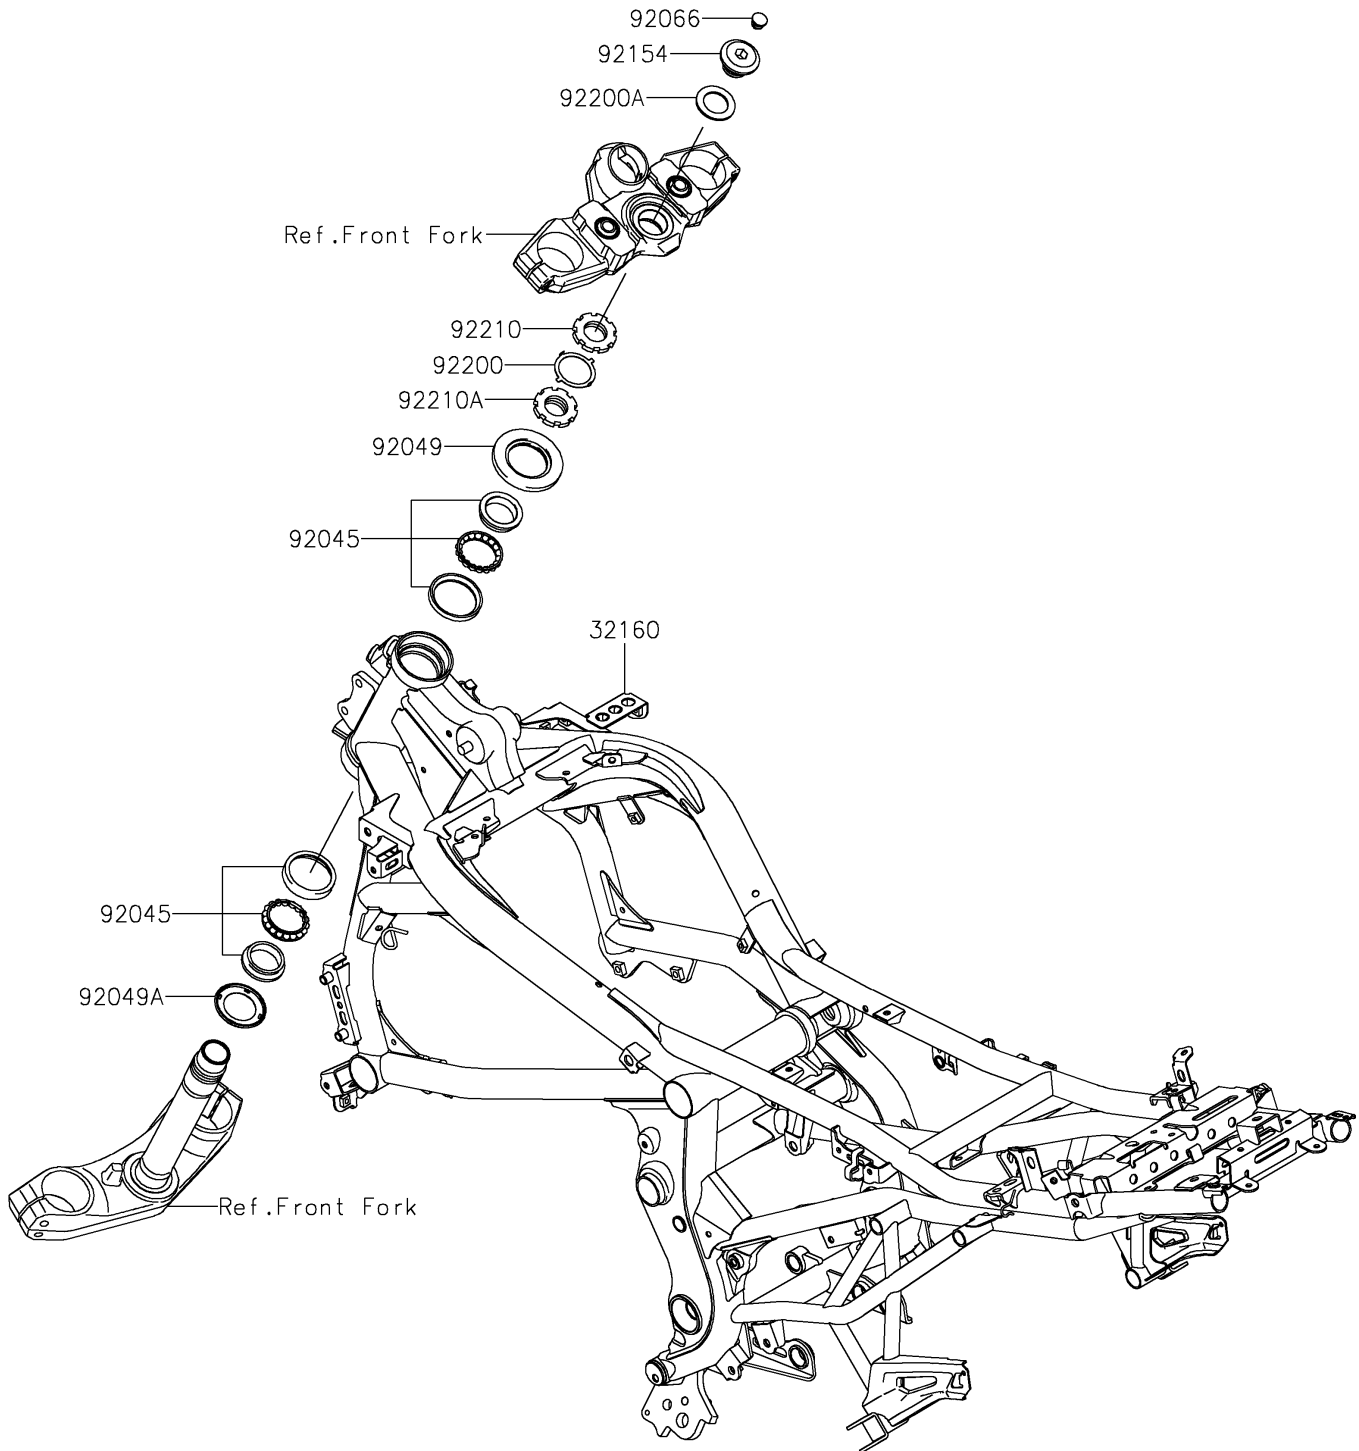

# 2025 Versys 650 PARTS DIAGRAM

Frame

F2120

## 2025 Versys 650 PARTS LIST

### Frame

ITEM NAME	PART NUMBER	QUANTITY
FRAME-COMP,F.S.BLACK (Ref # 32160)	32160-1934-18R	1
BEARING-BALL,SF07A17PX1V1 (Ref # 92045)	92045-1384	2
SEAL-OIL (Ref # 92049)	92049-0131	1
SEAL-OIL (Ref # 92049A)	92049-0137	1
PLUG (Ref # 92066)	92066-0071	1
BOLT,26MM (Ref # 92154)	92154-3818	1
WASHER (Ref # 92200)	92200-0036	1
WASHER,27X42X2.3 (Ref # 92200A)	92200-0753	1
NUT,STEERING STEM,35MM (Ref # 92210)	92210-0534	1
NUT,STEERING STEM,35MM (Ref # 92210A)	92210-0535	1