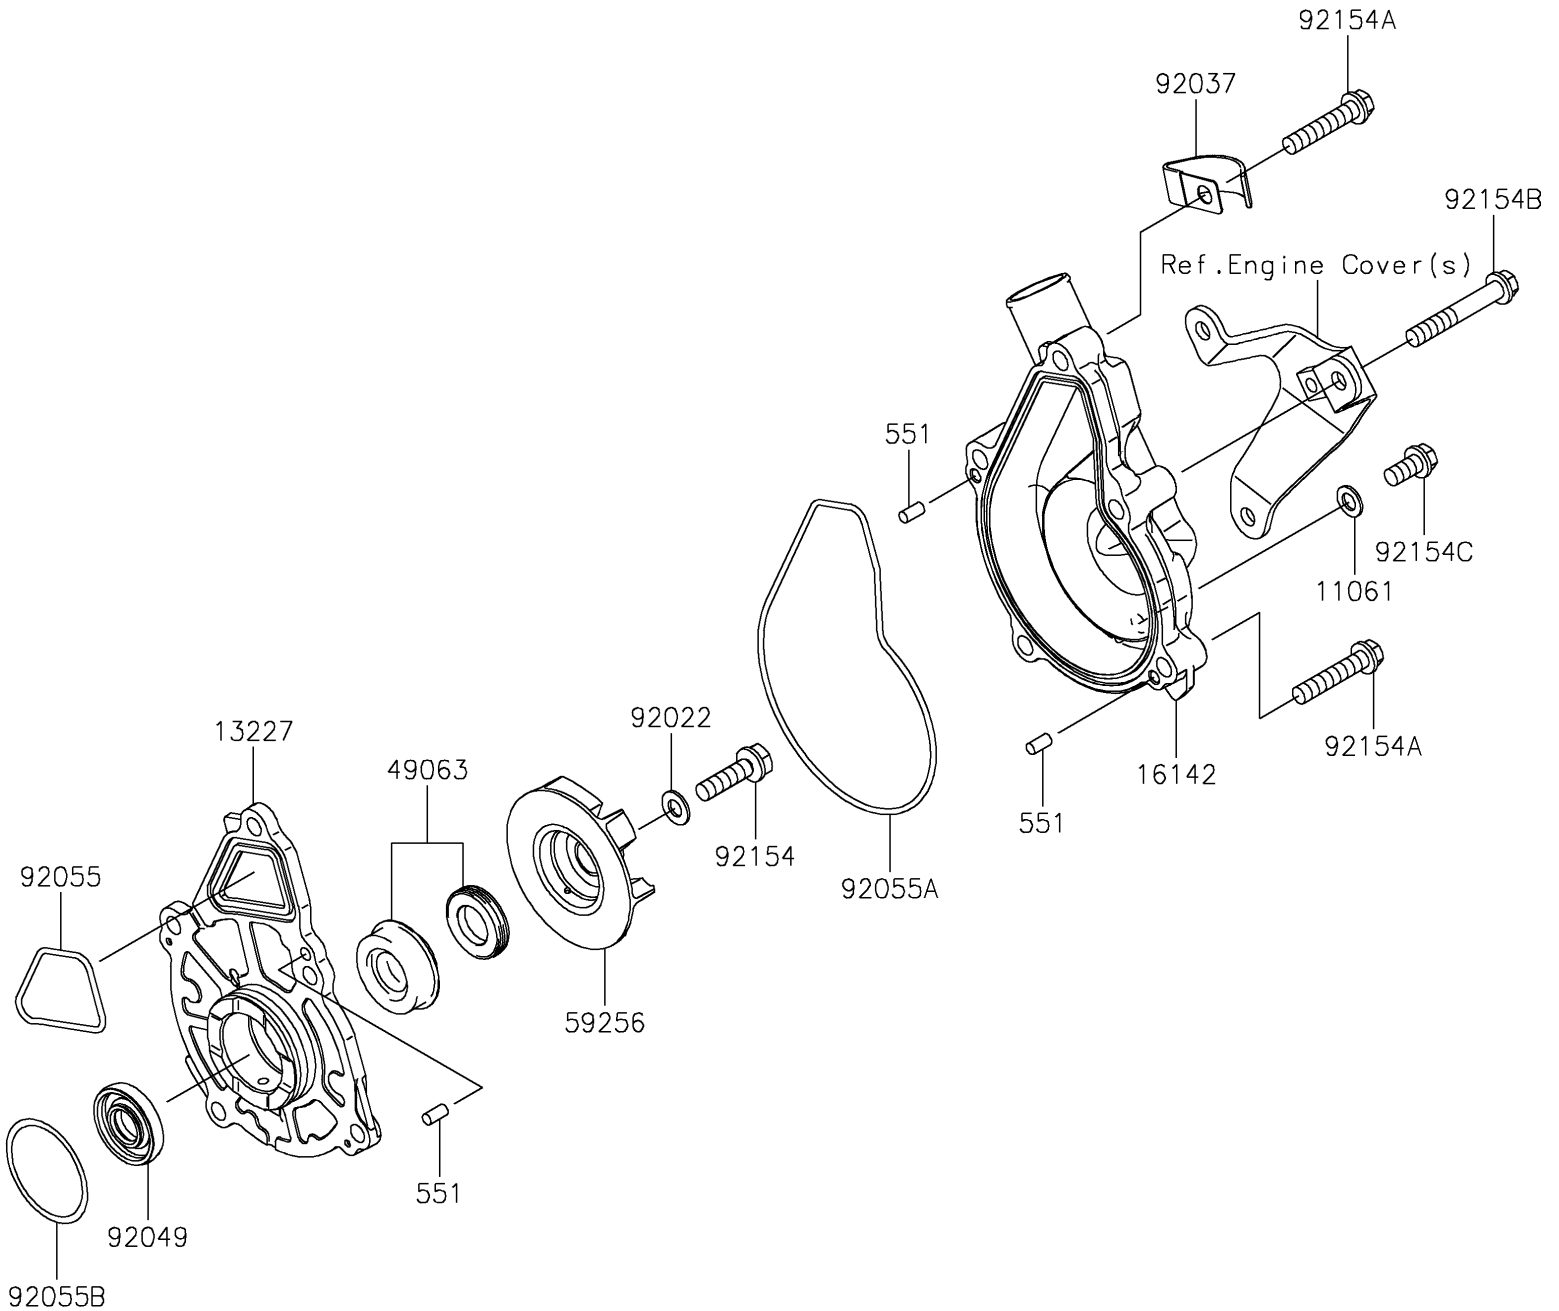

2025 Versys 650 PARTS DIAGRAM

Water Pump

E3031

2025 Versys 650 PARTS LIST

Water Pump

| ITEM NAME | PART NUMBER | QUANTITY |
|--|-------------|----------|
| GASKET (Ref # 11061) | 11061-0107 | 1 |
| HOUSING (Ref # 13227) | 13227-0038 | 1 |
| COVER-PUMP (Ref # 16142) | 16142-0741 | 1 |
| SEAL-MECHANICAL (Ref # 49063) | 49063-1055 | 1 |
| IMPELLER (Ref # 59256) | 59256-0009 | 1 |
| WASHER,6.1X12X1 (Ref # 92022) | 92022-077 | 1 |
| CLAMP (Ref # 92037) | 92037-1680 | 1 |
| SEAL-OIL,12X28.55X5 (Ref # 92049) | 92049-0791 | 1 |
| RING-O,CASE-HOUSING (Ref # 92055) | 92055-0082 | 1 |
| RING-O,HOUSING-PUMP COVER (Ref # 92055A) | 92055-0083 | 1 |
| RING-O,33.2MM (Ref # 92055B) | 92055-1155 | 1 |
| BOLT,FLANGED,6X22 (Ref # 92154) | 92154-1069 | 1 |
| BOLT,FLANGED,6X30 (Ref # 92154A) | 92154-1773 | 2 |
| BOLT,FLANGED,6X40 (Ref # 92154B) | 92154-1774 | 3 |
| BOLT,FLANGED,6X12 (Ref # 92154C) | 92154-1777 | 1 |
| PIN-DOWEL,4X8 (Ref # 551) | 551A0408 | 3 |