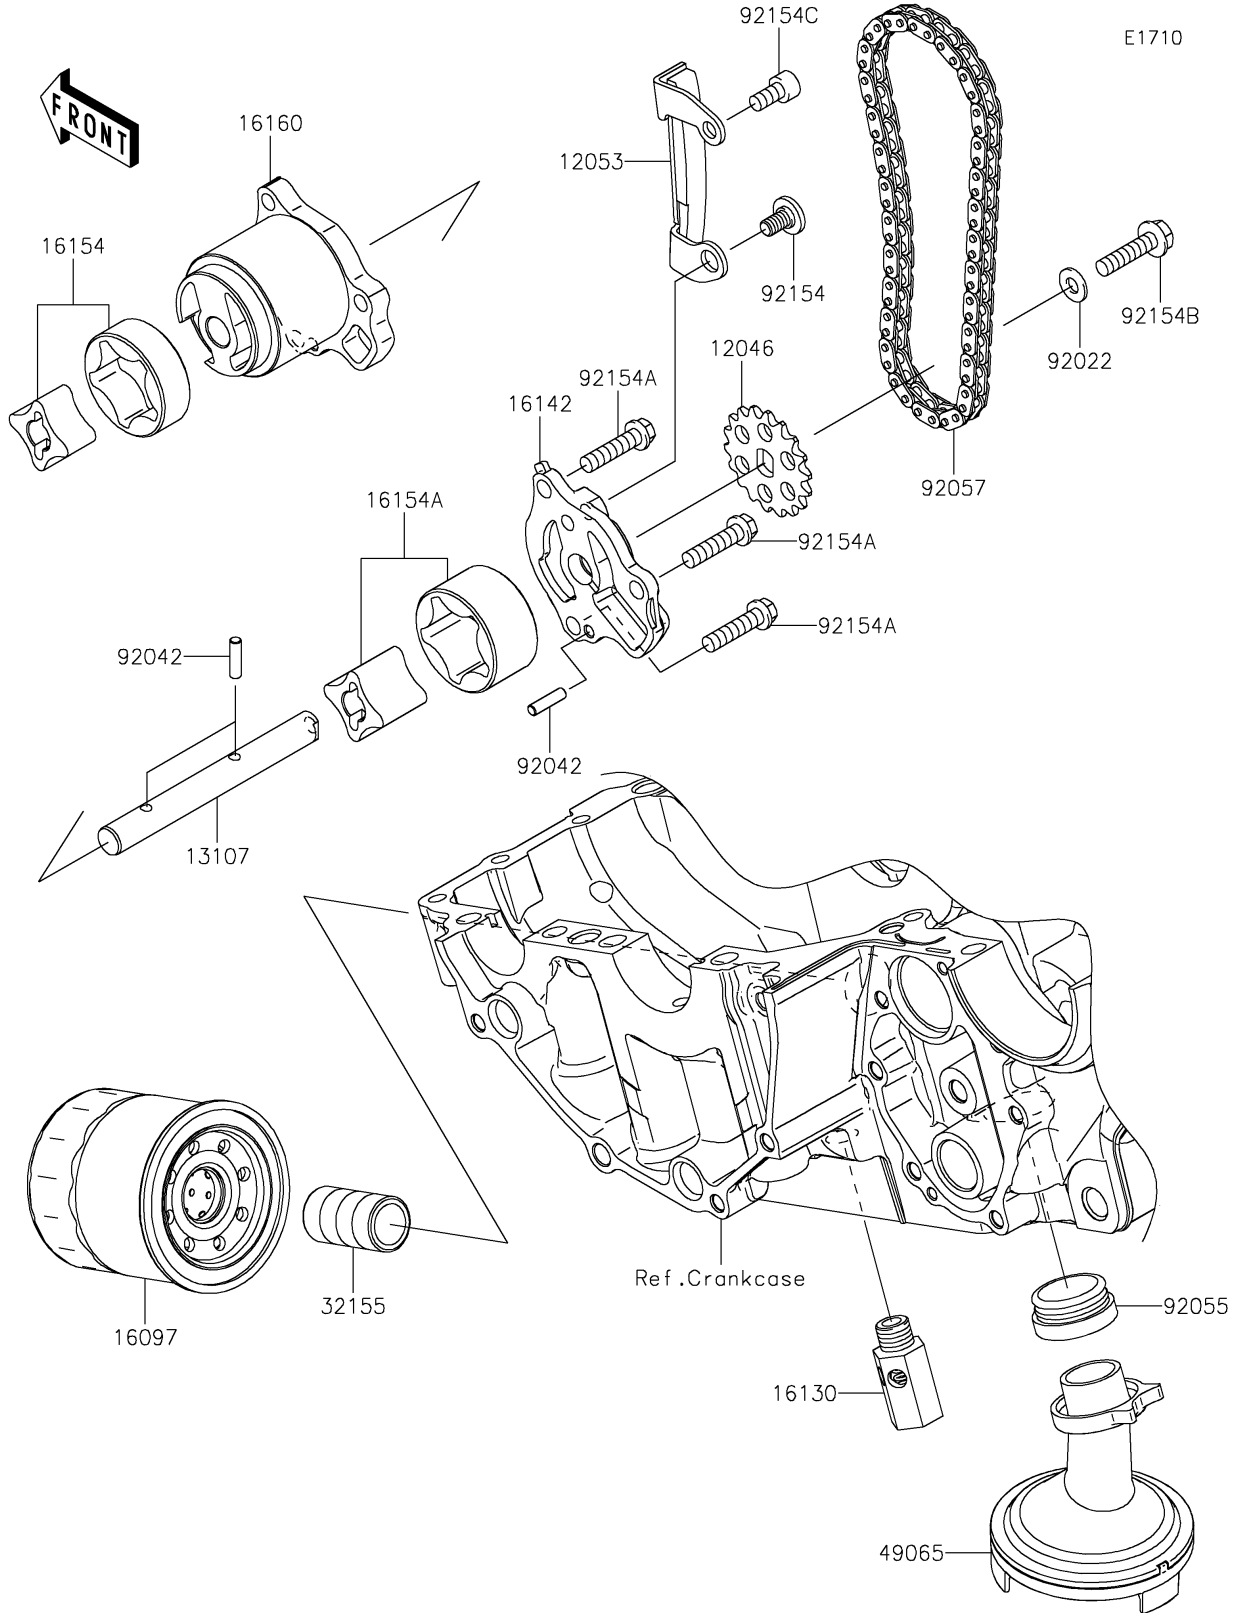

# 2025 Versys 650 PARTS DIAGRAM

## Oil Pump

## 2025 Versys 650 PARTS LIST

### Oil Pump

| ITEM NAME                              | PART NUMBER | QUANTITY |
|--|-------------|----------|
| SPROCKET,18T,BF04M (Ref # 12046)       | 12046-0040  | 1        |
| GUIDE-CHAIN (Ref # 12053)              | 12053-0071  | 1        |
| SHAFT,OIL PUMP (Ref # 13107)           | 13107-0772  | 1        |
| FILTER-ASSY-OIL (Ref # 16097)          | 16097-0008  | 1        |
| VALVE-ASSY-RELIEF (Ref # 16130)        | 16130-0552  | 1        |
| COVER-PUMP (Ref # 16142)               | 16142-0712  | 1        |
| ROTOR-PUMP,L=14 (Ref # 16154)          | 16154-0037  | 1        |
| ROTOR-PUMP,40.56X22 (Ref # 16154A)     | 16154-1115  | 1        |
| BODY (Ref # 16160)                     | 16160-0110  | 1        |
| PIPE,OIL FILTER (Ref # 32155)          | 32155-0029  | 1        |
| FILTER-OIL (Ref # 49065)               | 49065-0708  | 1        |
| WASHER,6X12.8X1.2 (Ref # 92022)        | 92022-1827  | 1        |
| PIN,DOWEL,4X15.8 (Ref # 92042)         | 92042-014   | 3        |
| RING-O,OIL FILTER (Ref # 92055)        | 92055-1354  | 1        |
| CHAIN,DID 215FD-DHA,56LE (Ref # 92057) | 92057-0098  | 1        |
| BOLT,SOCKET,6X11 (Ref # 92154)         | 92154-0188  | 1        |
| BOLT,FLANGED,6X25 (Ref # 92154A)       | 92154-0783  | 3        |
| BOLT,FLANGED,6X25 (Ref # 92154B)       | 92154-0811  | 1        |
| BOLT,SOCKET,6X12 (Ref # 92154C)        | 92154-0812  | 1        |