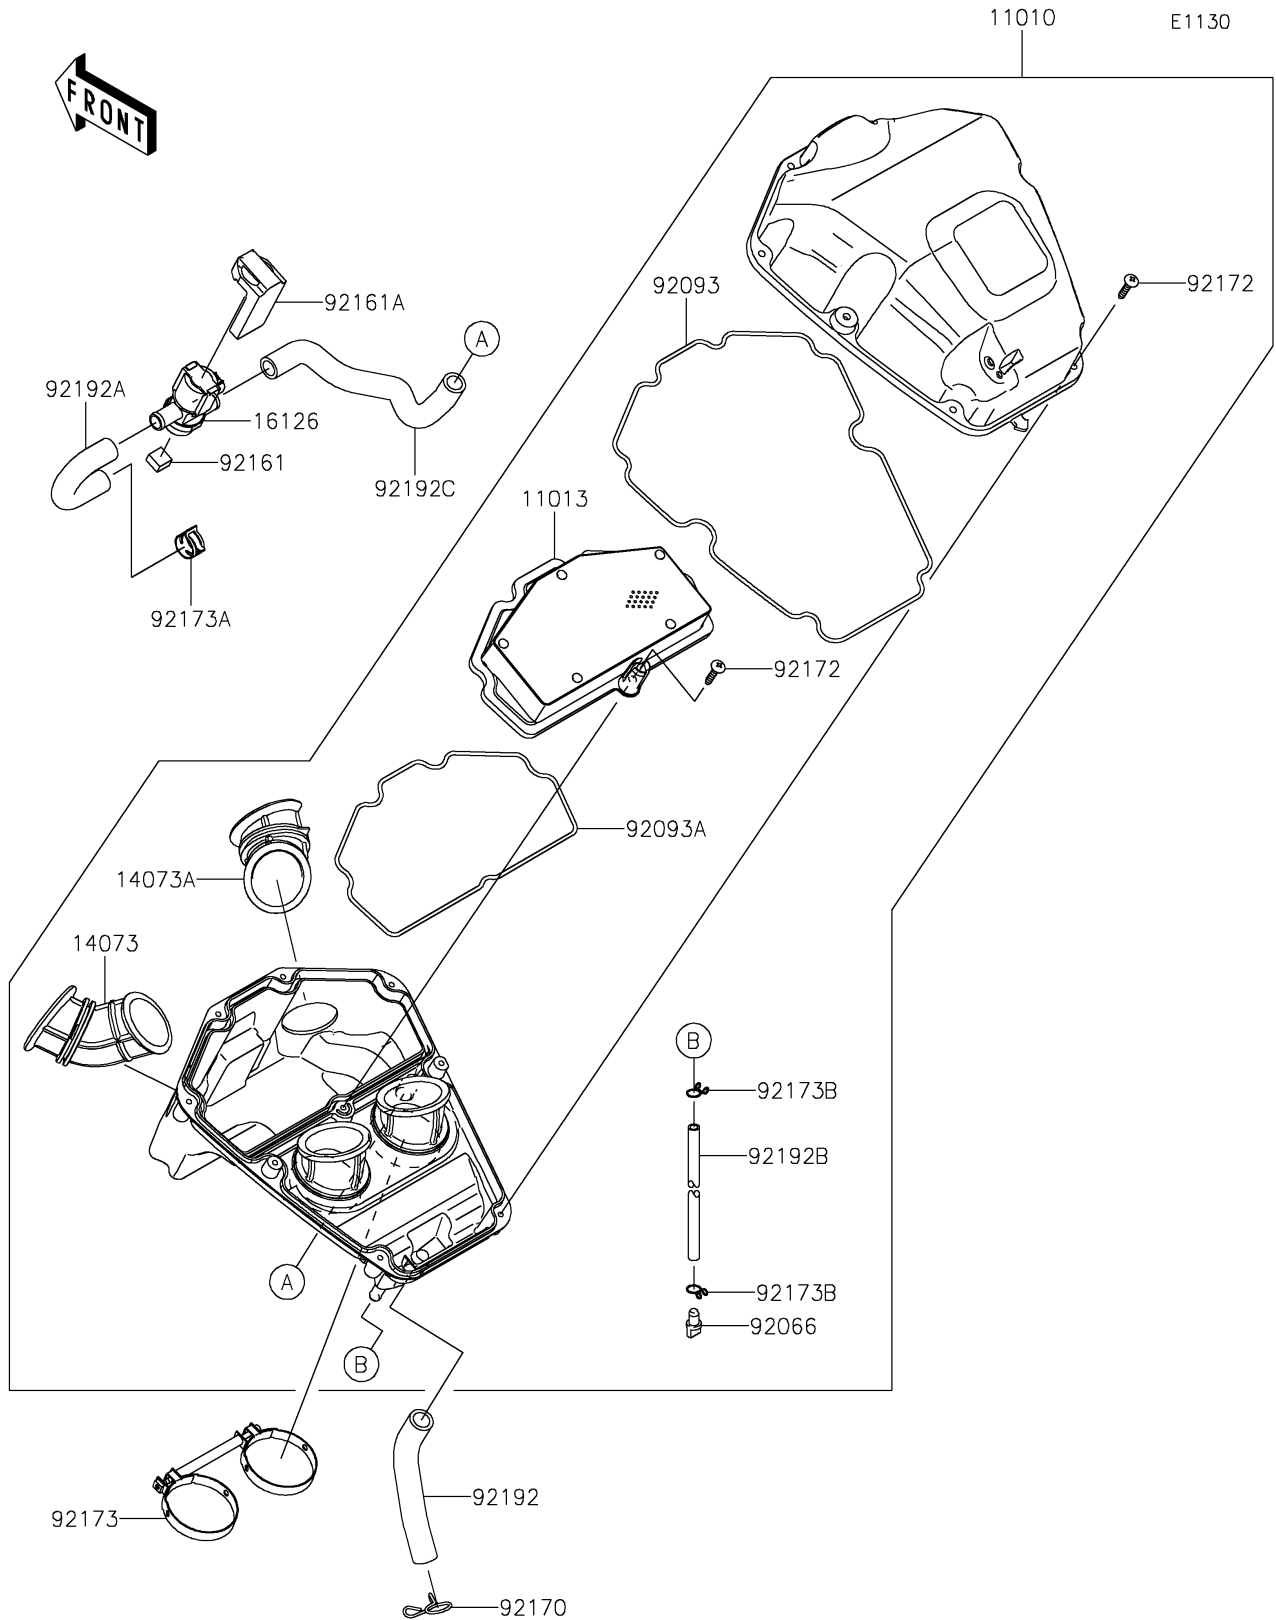

# 2025 Versys 650 PARTS DIAGRAM

Air Cleaner

## 2025 Versys 650 PARTS LIST

### Air Cleaner

| ITEM NAME                         | PART NUMBER | QUANTITY |
|-----------------------------------|-------------|----------|
| FILTER-ASSY-AIR (Ref # 11010)     | 11010-0991  | 1        |
| ELEMENT-AIR FILTER (Ref # 11013)  | 11013-0745  | 1        |
| DUCT,INTAKE,LH (Ref # 14073)      | 14073-0965  | 1        |
| DUCT,INTAKE,RH (Ref # 14073A)     | 14073-0966  | 1        |
| VALVE,AIR SWITCHING (Ref # 16126) | 16126-0743  | 1        |
| PLUG,DRAIN (Ref # 92066)          | 92066-0782  | 1        |
| SEAL (Ref # 92093)                | 92093-0610  | 1        |
| SEAL,ELEMENT (Ref # 92093A)       | 92093-0611  | 1        |
| DAMPER (Ref # 92161)              | 92161-1374  | 1        |
| DAMPER (Ref # 92161A)             | 92161-1933  | 1        |
| CLAMP (Ref # 92170)               | 92170-1017  | 1        |
| SCREW,5X25 (Ref # 92172)          | 92172-0891  | 9        |
| CLAMP (Ref # 92173)               | 92173-1698  | 1        |
| CLAMP (Ref # 92173A)              | 92173-2344  | 1        |
| CLAMP,10MM (Ref # 92173B)         | 92173-2400  | 2        |
| TUBE,BREATHER (Ref # 92192)       | 92192-0958  | 1        |
| TUBE,ASV-HEAD (Ref # 92192A)      | 92192-0960  | 1        |
| TUBE,DRAIN,L=245 (Ref # 92192B)   | 92192-1380  | 1        |
| TUBE,ASV-A/C (Ref # 92192C)       | 92192-1381  | 1        |