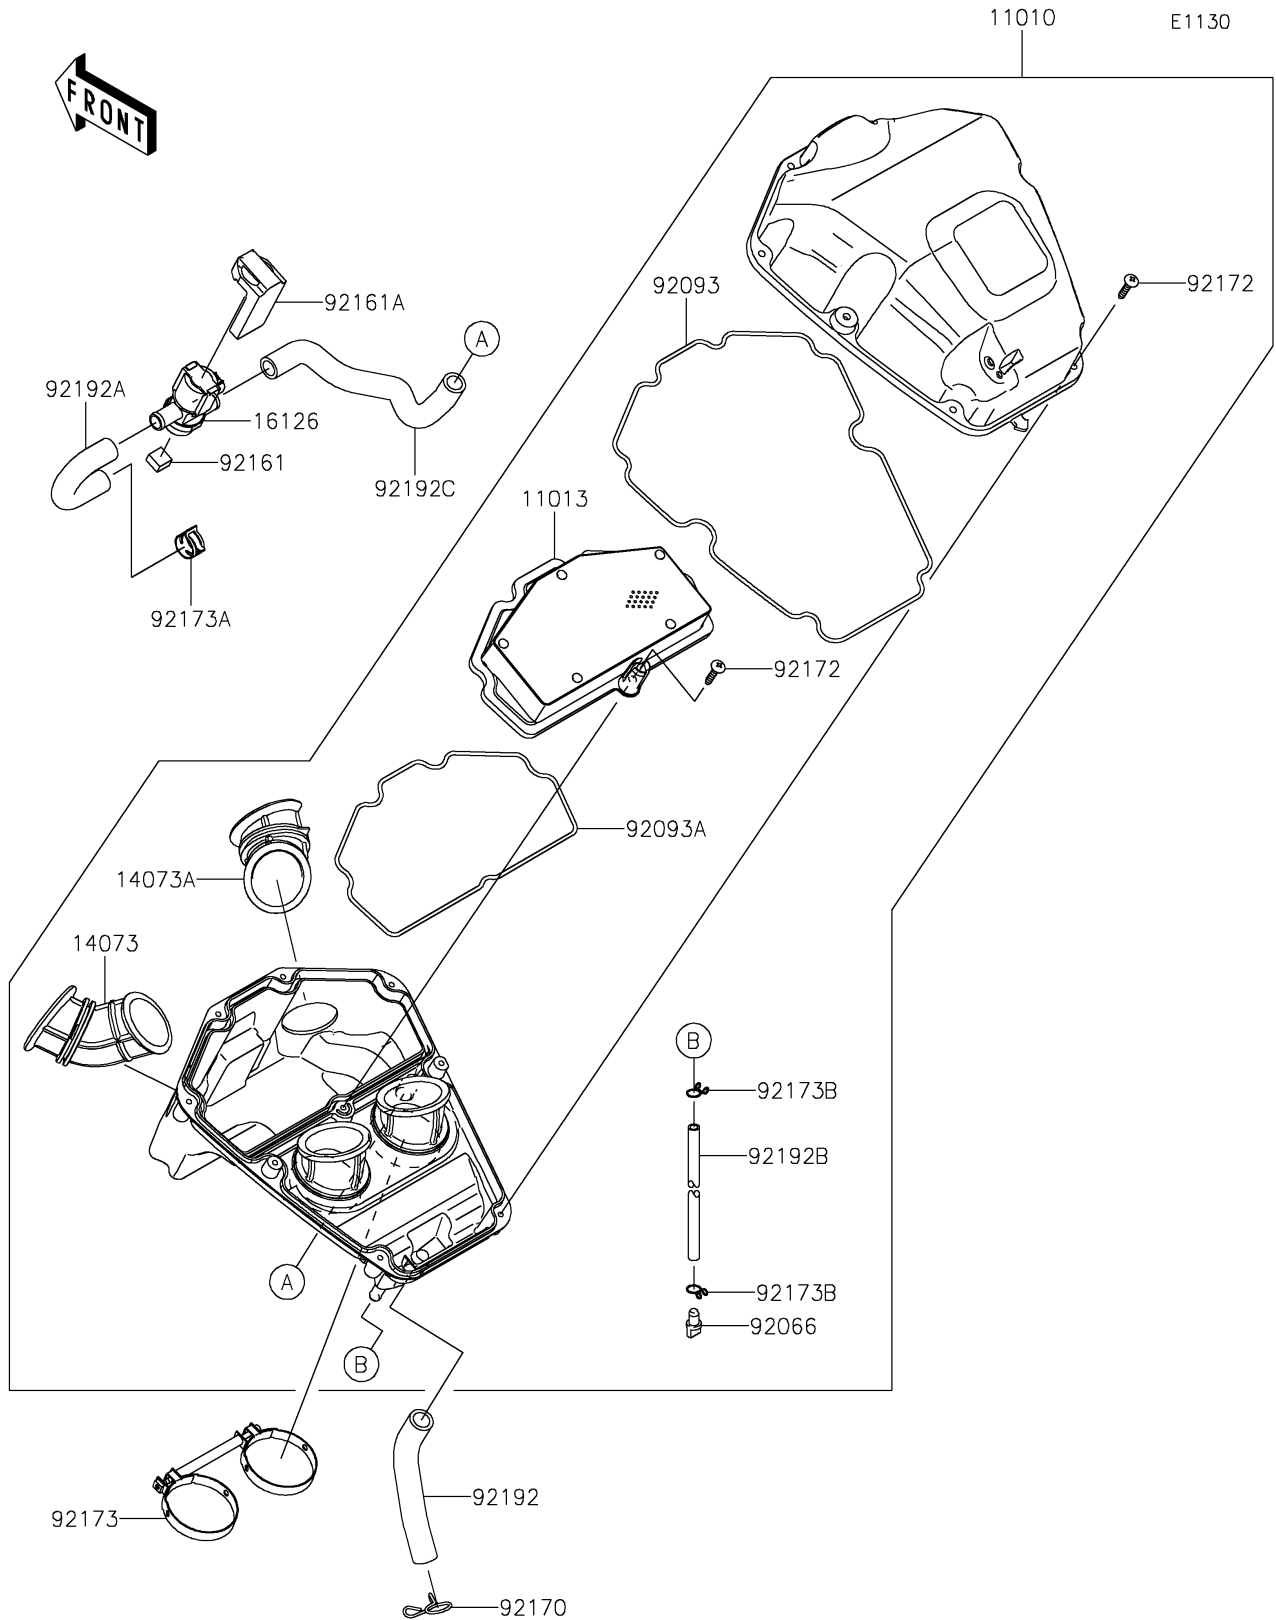

2025 Versys 650 PARTS DIAGRAM

Air Cleaner

2025 Versys 650 PARTS LIST

Air Cleaner

ITEM NAME	PART NUMBER	QUANTITY
FILTER-ASSY-AIR (Ref # 11010)	11010-0991	1
ELEMENT-AIR FILTER (Ref # 11013)	11013-0745	1
DUCT,INTAKE,LH (Ref # 14073)	14073-0965	1
DUCT,INTAKE,RH (Ref # 14073A)	14073-0966	1
VALVE,AIR SWITCHING (Ref # 16126)	16126-0743	1
PLUG,DRAIN (Ref # 92066)	92066-0782	1
SEAL (Ref # 92093)	92093-0610	1
SEAL,ELEMENT (Ref # 92093A)	92093-0611	1
DAMPER (Ref # 92161)	92161-1374	1
DAMPER (Ref # 92161A)	92161-1933	1
CLAMP (Ref # 92170)	92170-1017	1
SCREW,5X25 (Ref # 92172)	92172-0891	9
CLAMP (Ref # 92173)	92173-1698	1
CLAMP (Ref # 92173A)	92173-2344	1
CLAMP,10MM (Ref # 92173B)	92173-2400	2
TUBE,BREATHER (Ref # 92192)	92192-0958	1
TUBE,ASV-HEAD (Ref # 92192A)	92192-0960	1
TUBE,DRAIN,L=245 (Ref # 92192B)	92192-1380	1
TUBE,ASV-A/C (Ref # 92192C)	92192-1381	1