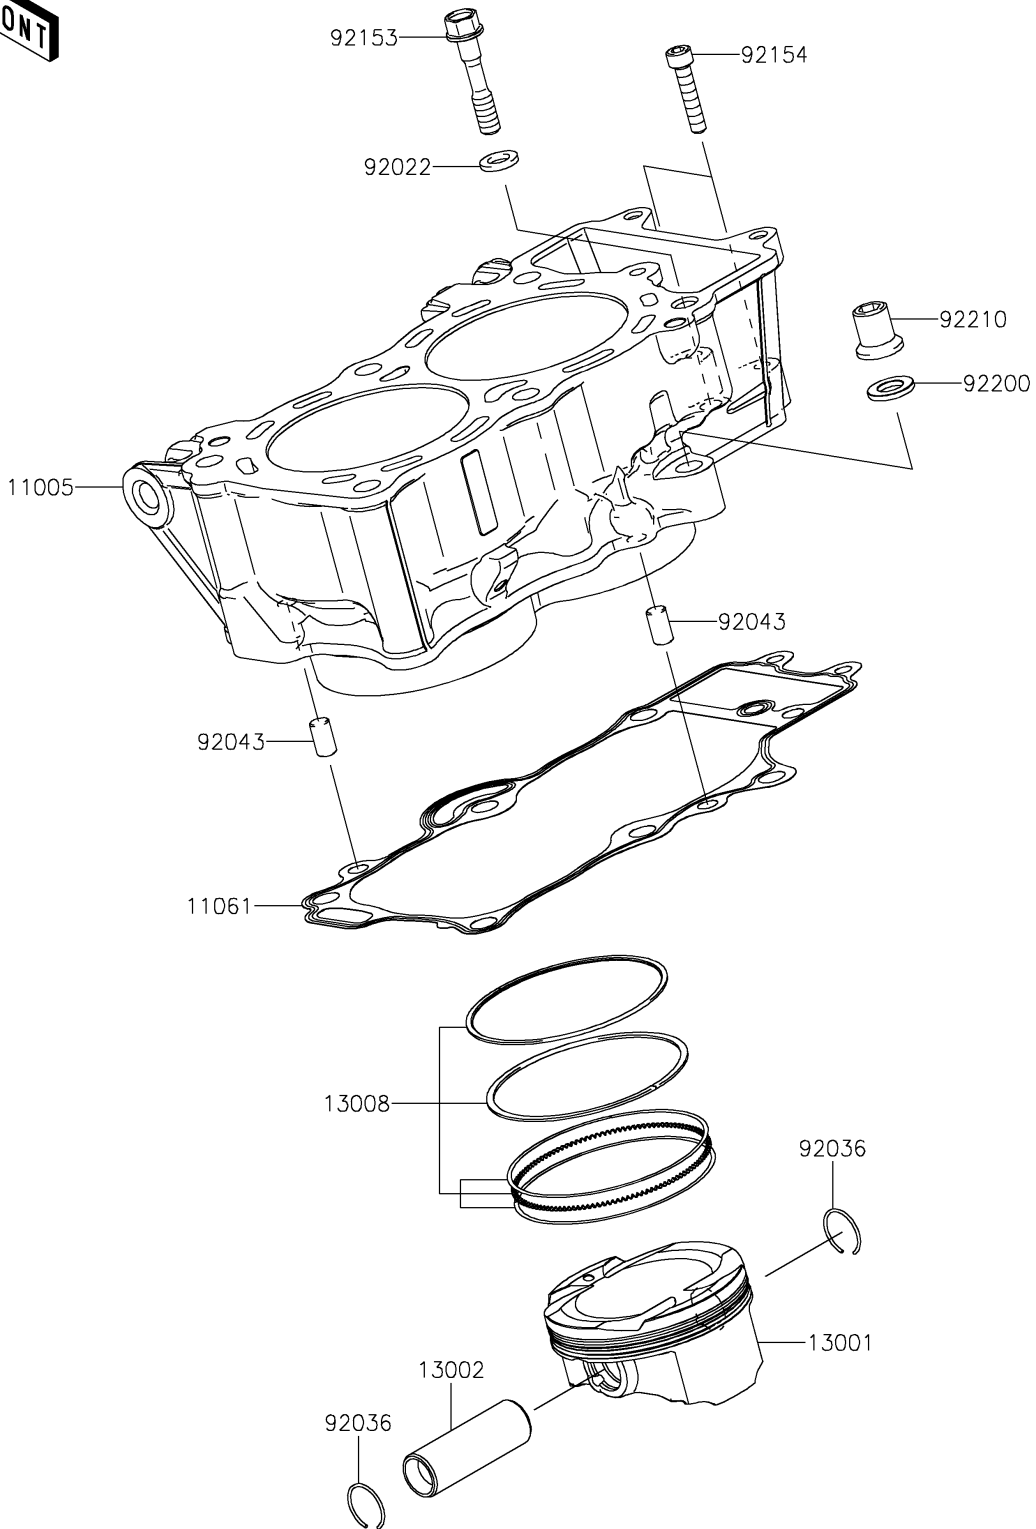

2025 Versys 650 PARTS DIAGRAM

Cylinder/Piston(s)

E1120

2025 Versys 650 PARTS LIST

Cylinder/Piston(s)

ITEM NAME	PART NUMBER	QUANTITY
CYLINDER-ENGINE (Ref # 11005)	11005-0580	1
GASKET,CYLINDER BASE (Ref # 11061)	11061-0171	1
PISTON-ENGINE (Ref # 13001)	13001-0760	2
PIN-PISTON (Ref # 13002)	13002-0007	2
RING-SET-PISTON (Ref # 13008)	13008-1196	2
WASHER,9X15.5X2 (Ref # 92022)	92022-1401	1
RING-SNAP,PISTON PIN (Ref # 92036)	92036-008	4
PIN,8X14 (Ref # 92043)	92043-1567	2
BOLT,8X43 (Ref # 92153)	92153-1011	1
BOLT,SOCKET,6X30 (Ref # 92154)	92154-0116	2
WASHER,10.5X19X2.3 (Ref # 92200)	92200-0363	1
NUT (Ref # 92210)	92210-0223	1