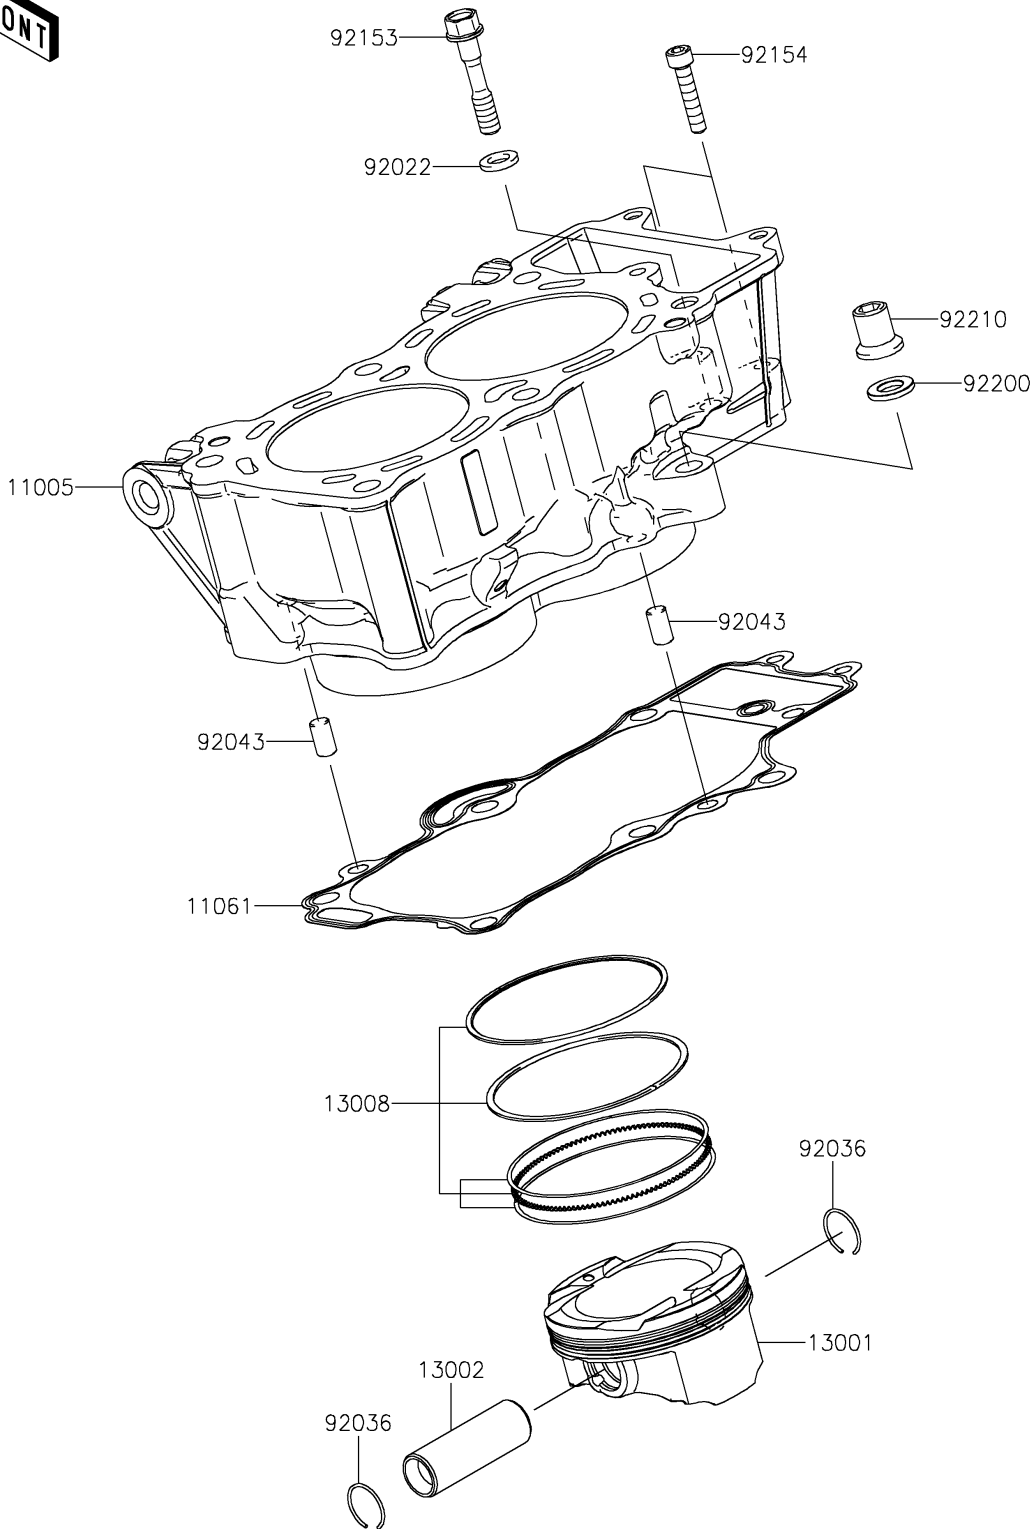

# 2025 Versys 650 PARTS DIAGRAM

Cylinder/Piston(s)

E1120

## 2025 Versys 650 PARTS LIST

Cylinder/Piston(s)

ITEM NAME	PART NUMBER	QUANTITY
CYLINDER-ENGINE (Ref # 11005)	11005-0580	1
GASKET,CYLINDER BASE (Ref # 11061)	11061-0171	1
PISTON-ENGINE (Ref # 13001)	13001-0760	2
PIN-PISTON (Ref # 13002)	13002-0007	2
RING-SET-PISTON (Ref # 13008)	13008-1196	2
WASHER,9X15.5X2 (Ref # 92022)	92022-1401	1
RING-SNAP,PISTON PIN (Ref # 92036)	92036-008	4
PIN,8X14 (Ref # 92043)	92043-1567	2
BOLT,8X43 (Ref # 92153)	92153-1011	1
BOLT,SOCKET,6X30 (Ref # 92154)	92154-0116	2
WASHER,10.5X19X2.3 (Ref # 92200)	92200-0363	1
NUT (Ref # 92210)	92210-0223	1