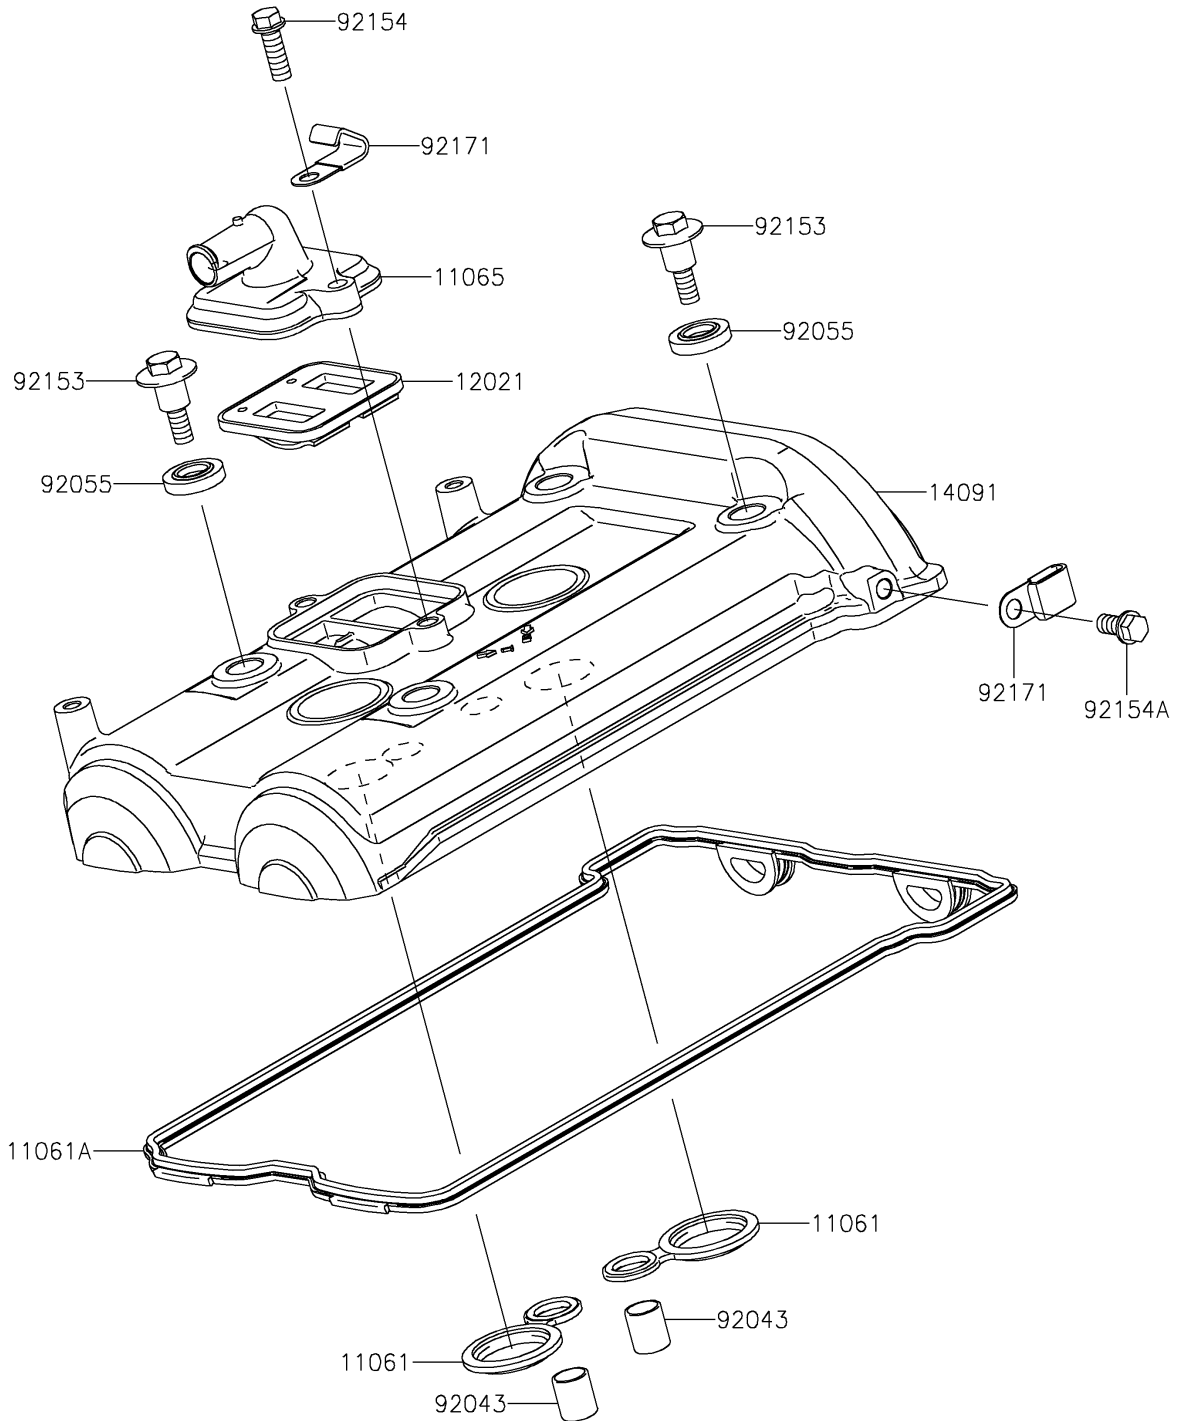

2025 Versys 650 PARTS DIAGRAM

Cylinder Head Cover

E1112

2025 Versys 650 PARTS LIST

Cylinder Head Cover

ITEM NAME	PART NUMBER	QUANTITY
GASKET,SPARK PLUG HOLE (Ref # 11061)	11061-0105	2
GASKET,HEAD COVER (Ref # 11061A)	11061-0170	1
CAP (Ref # 11065)	11065-1320	1
VALVE-ASSY-REED (Ref # 12021)	12021-0708	1
COVER,HEAD (Ref # 14091)	14091-1702	1
PIN,10.1X12X14 (Ref # 92043)	92043-4009	2
RING-O,HEAD COVER BOLT (Ref # 92055)	92055-0195	4
BOLT,HEAD COVER (Ref # 92153)	92153-0793	4
BOLT,FLANGED,6X18 (Ref # 92154)	92154-1775	2
BOLT,FLANGED,6X12 (Ref # 92154A)	92154-1776	1
CLAMP (Ref # 92171)	92171-0813	2