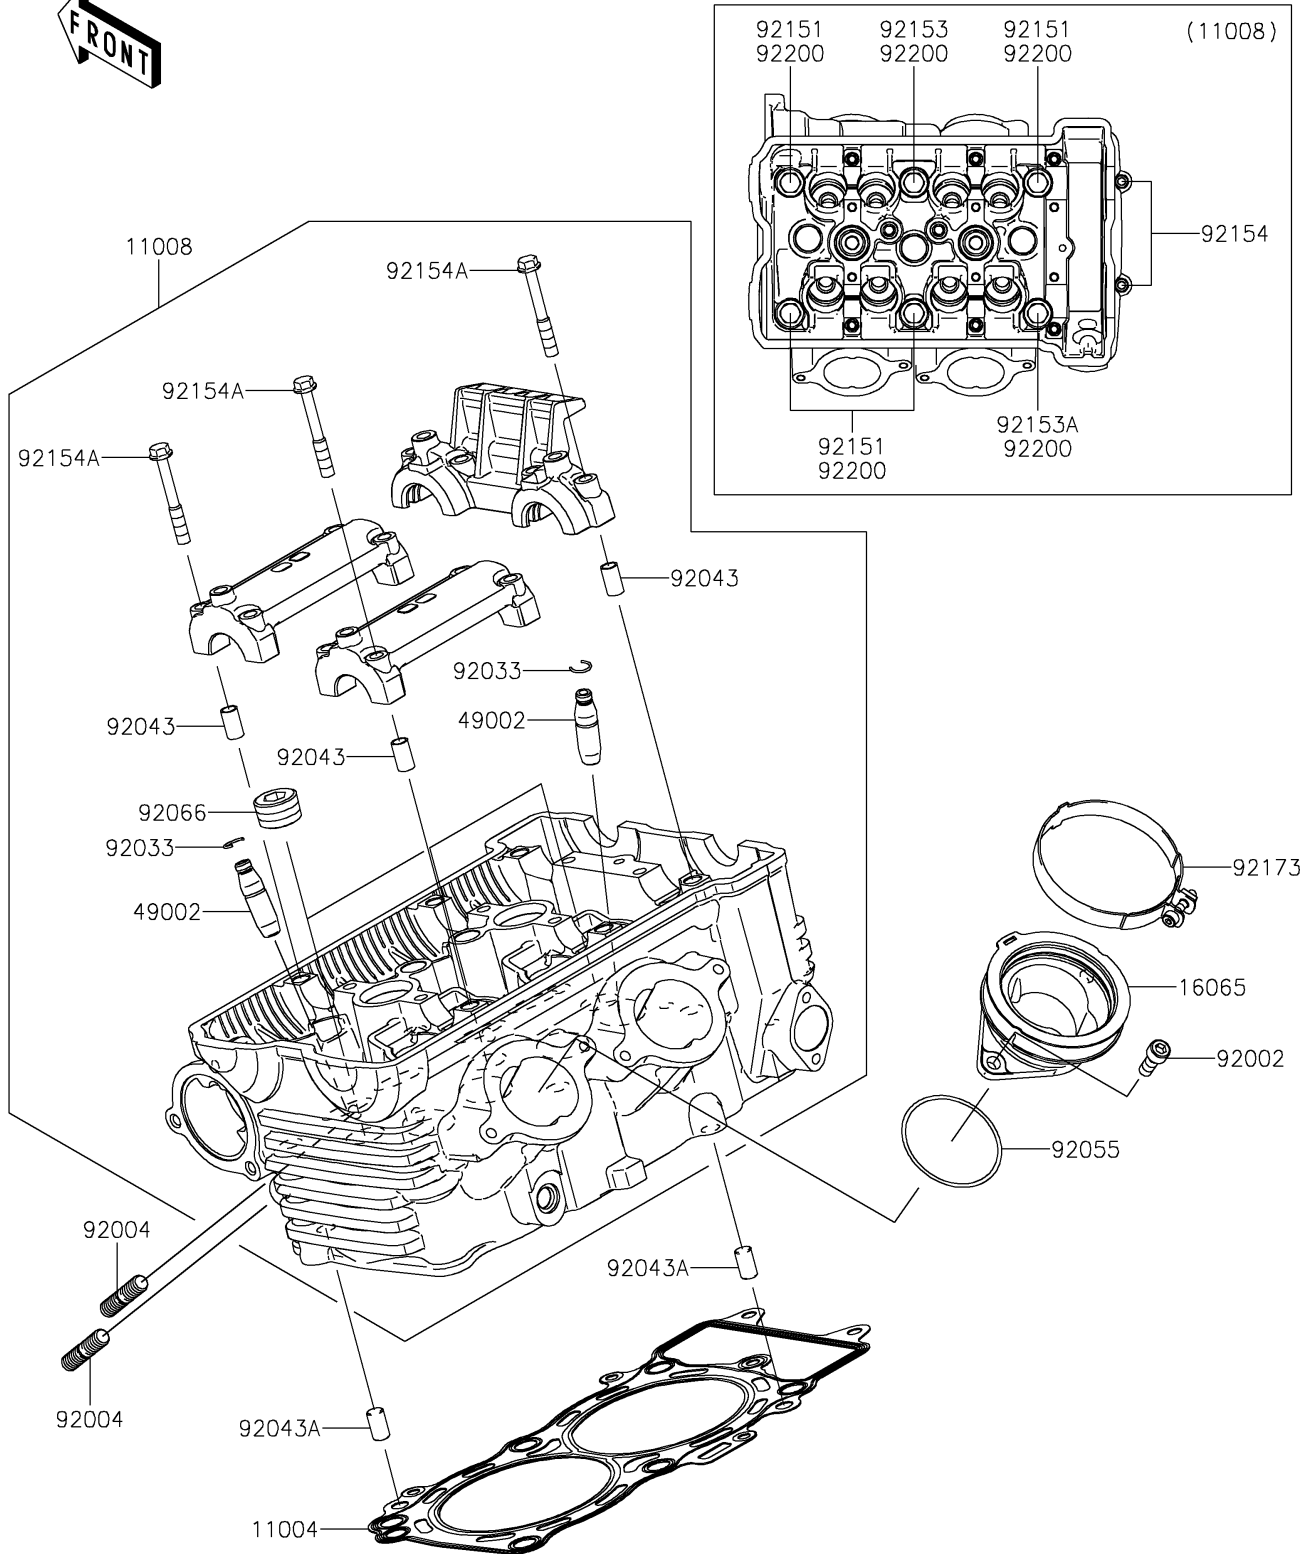

2025 Versys 650 PARTS DIAGRAM

Cylinder Head

E1111

2025 Versys 650 PARTS LIST

Cylinder Head

ITEM NAME	PART NUMBER	QUANTITY
GASKET-HEAD (Ref # 11004)	11004-0064	1
HEAD-COMP-CYLINDER (Ref # 11008)	11008-0984	1
HOLDER,THROTTLE BODY (Ref # 16065)	16065-0024	2
GUIDE-VALVE (Ref # 49002)	49002-1116	8
BOLT,6X16 (Ref # 92002)	92002-1143	4
STUD,8X22 (Ref # 92004)	92004-0025	4
RING-SNAP (Ref # 92033)	92033-1247	8
PIN,6.2X8X14 (Ref # 92043)	92043-1263	6
PIN,8X14 (Ref # 92043A)	92043-1567	2
RING-O,47X1.9 (Ref # 92055)	92055-1600	2
PLUG,PT1/2X12.5 (Ref # 92066)	92066-0002	3
BOLT,10X158 (Ref # 92151)	92151-1152	4
BOLT,FLANGED-SMALL,10X176 (Ref # 92153)	92153-0972	1
BOLT,FLANGED-SMALL,10X80 (Ref # 92153A)	92153-1321	1
BOLT,SOCKET,6X30 (Ref # 92154)	92154-0116	2
BOLT,FLANGED,6X45 (Ref # 92154A)	92154-3737	12
CLAMP (Ref # 92173)	92173-0239	2
WASHER,10.5X19X2.3 (Ref # 92200)	92200-0363	6