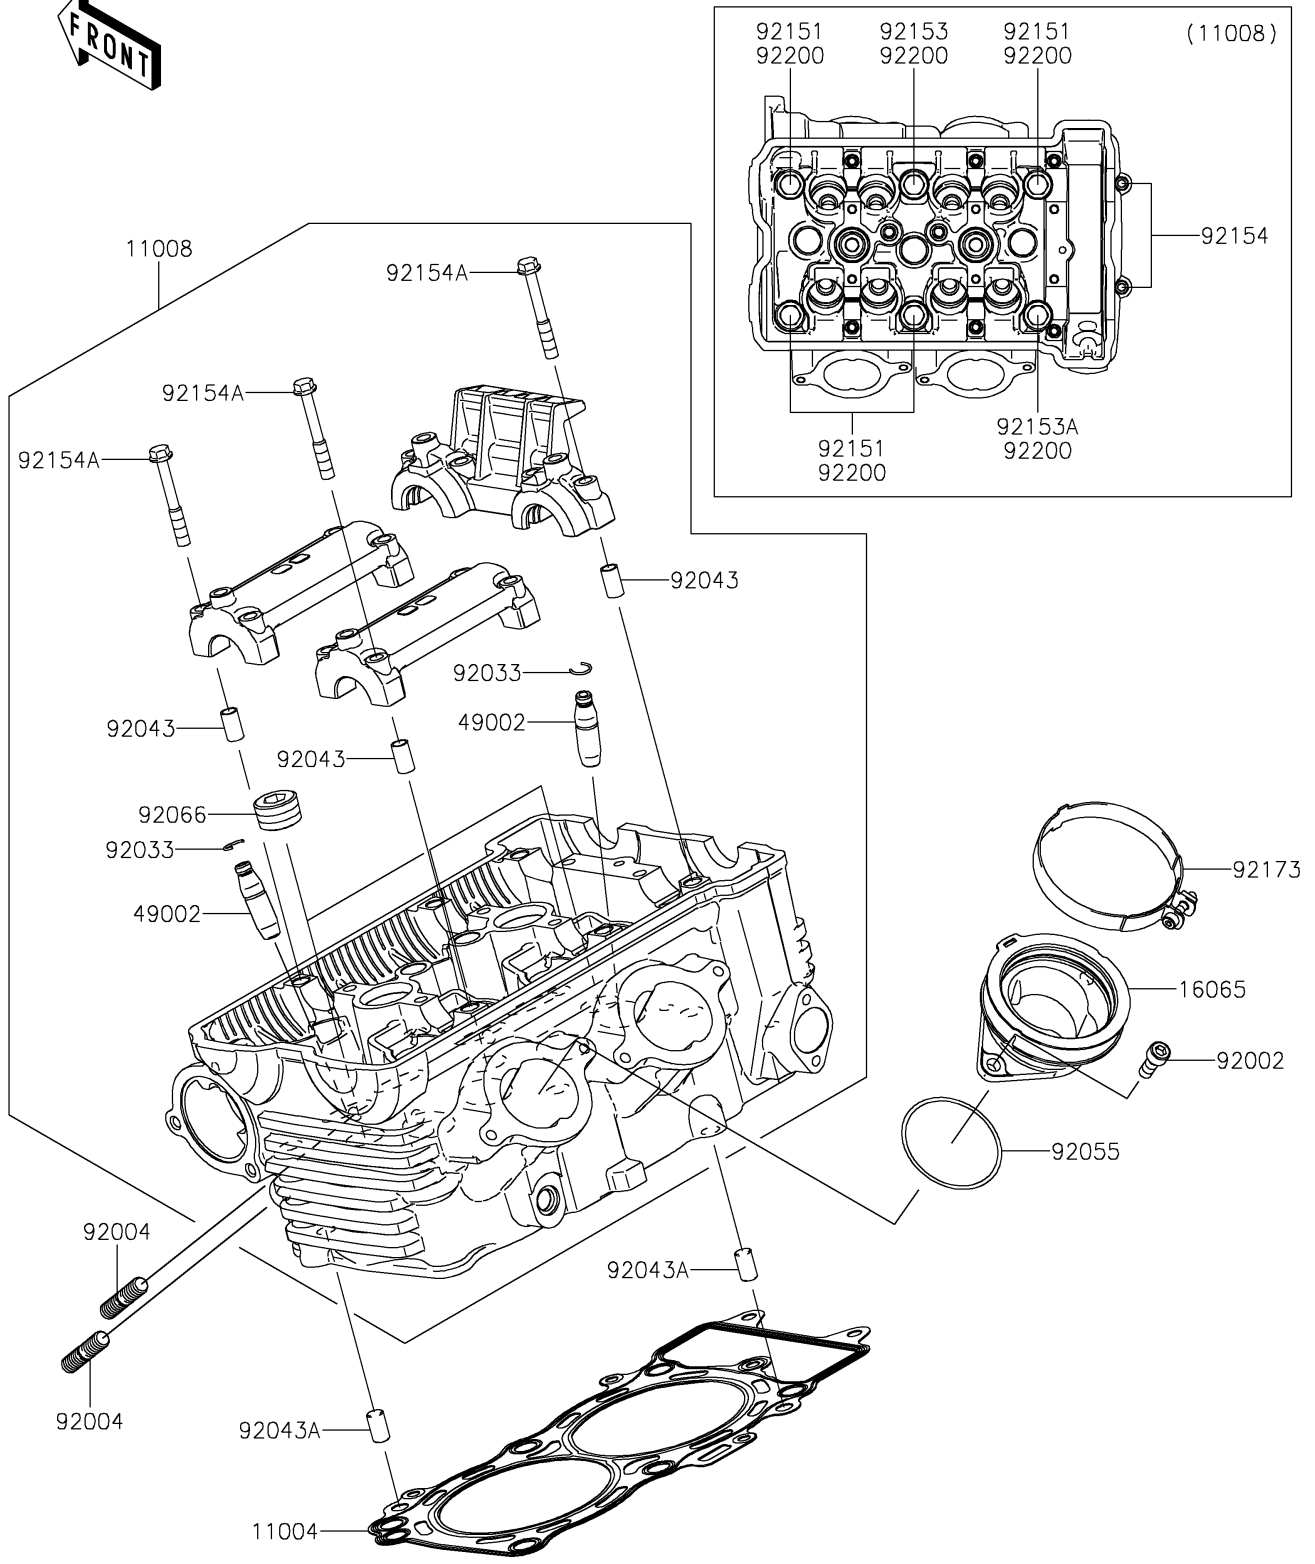

2025 Versys 650 PARTS DIAGRAM

Cylinder Head

E1111

2025 Versys 650 PARTS LIST

Cylinder Head

ITEM NAME	PART NUMBER	QUANTITY
GASKET-HEAD (Ref # 11004)	11004-0064	1
HEAD-COMP-CYLINDER (Ref # 11008)	11008-0984	1
HOLDER,THROTTLE BODY (Ref # 16065)	16065-0024	2
GUIDE-VALVE (Ref # 49002)	49002-1116	8
BOLT,6X16 (Ref # 92002)	92002-1143	4
STUD,8X22 (Ref # 92004)	92004-0025	4
RING-SNAP (Ref # 92033)	92033-1247	8
PIN,6.2X8X14 (Ref # 92043)	92043-1263	6
PIN,8X14 (Ref # 92043A)	92043-1567	2
RING-O,47X1.9 (Ref # 92055)	92055-1600	2
PLUG,PT1/2X12.5 (Ref # 92066)	92066-0002	3
BOLT,10X158 (Ref # 92151)	92151-1152	4
BOLT,FLANGED-SMALL,10X176 (Ref # 92153)	92153-0972	1
BOLT,FLANGED-SMALL,10X80 (Ref # 92153A)	92153-1321	1
BOLT,SOCKET,6X30 (Ref # 92154)	92154-0116	2
BOLT,FLANGED,6X45 (Ref # 92154A)	92154-3737	12
CLAMP (Ref # 92173)	92173-0239	2
WASHER,10.5X19X2.3 (Ref # 92200)	92200-0363	6