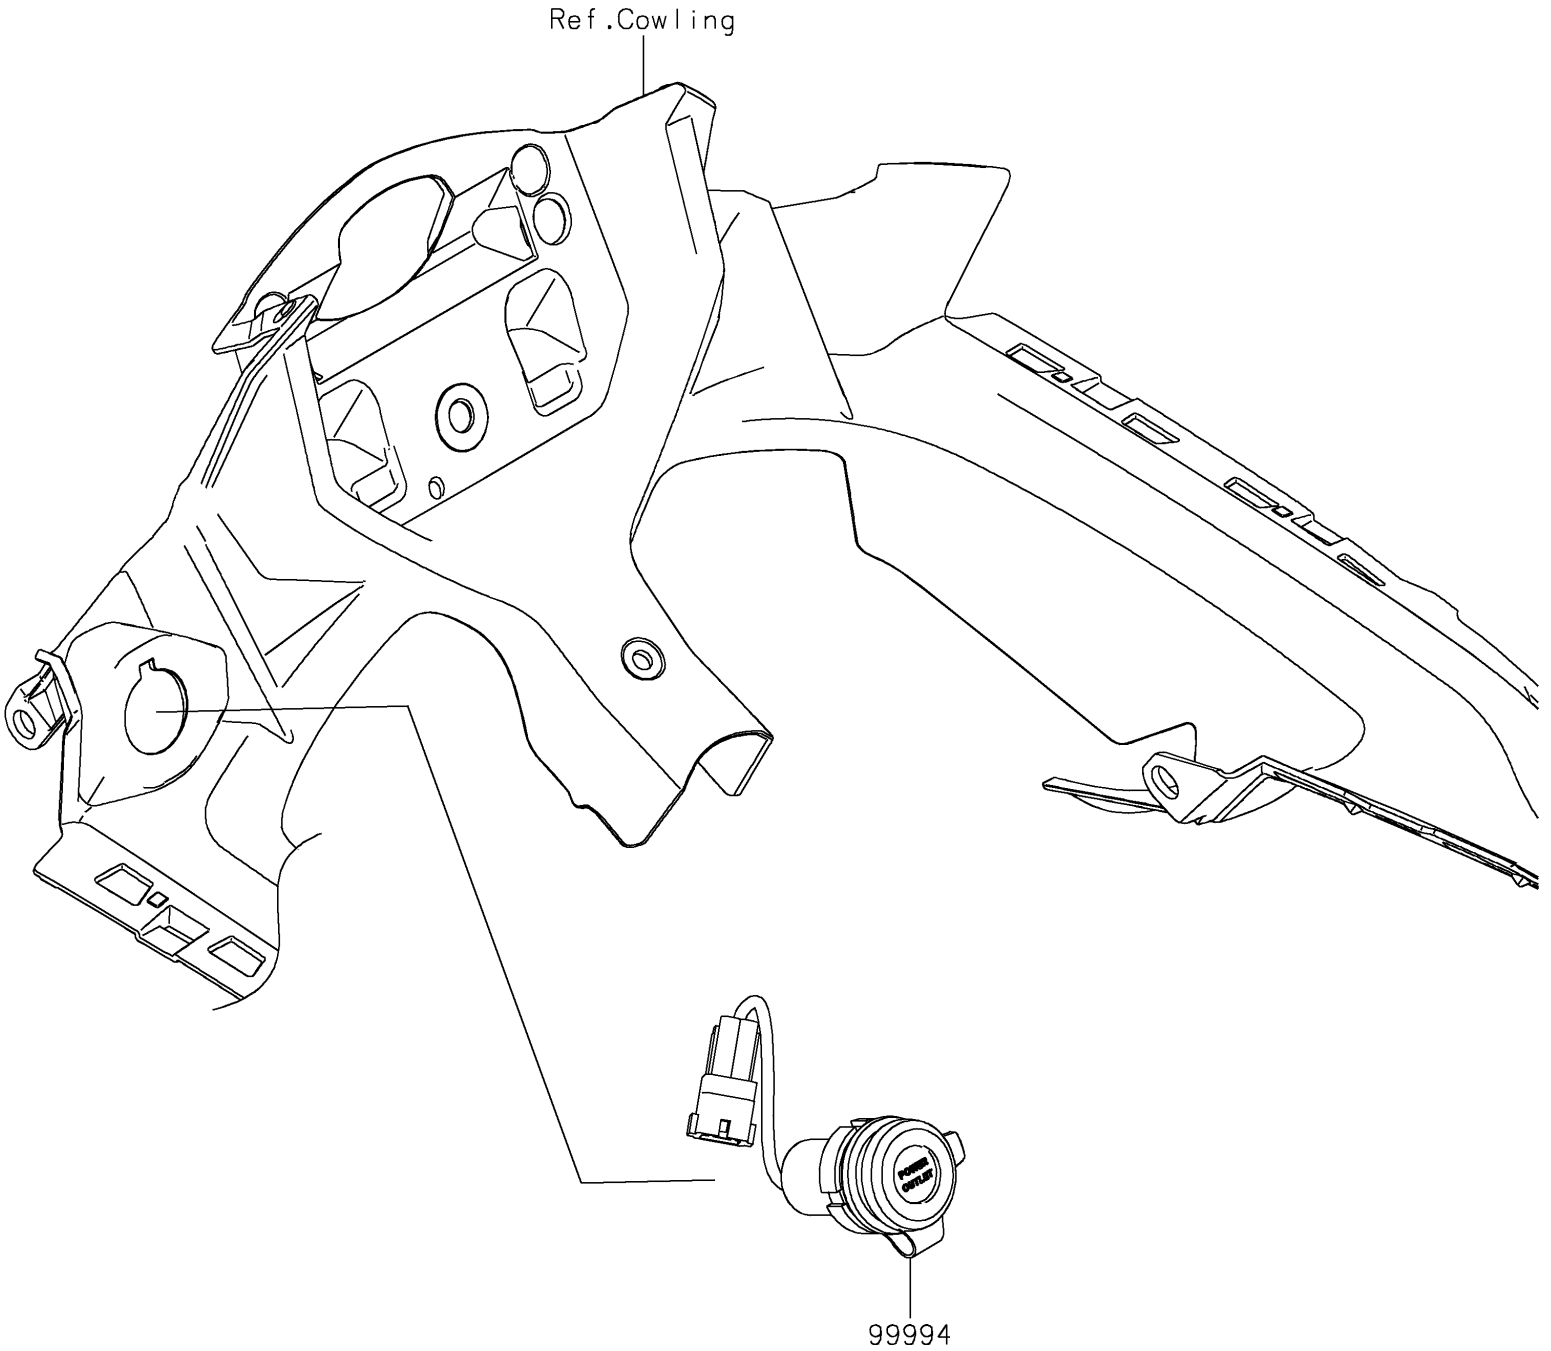

2025 Ninja 650 PARTS DIAGRAM

Accessory(DC Output)

F2910J

2025 Ninja 650 PARTS LIST

Accessory(DC Output)

ITEM NAME	PART NUMBER	QUANTITY
DC OUTPUT(12V SOCKET) (Ref # 99994)	99994-1373	1