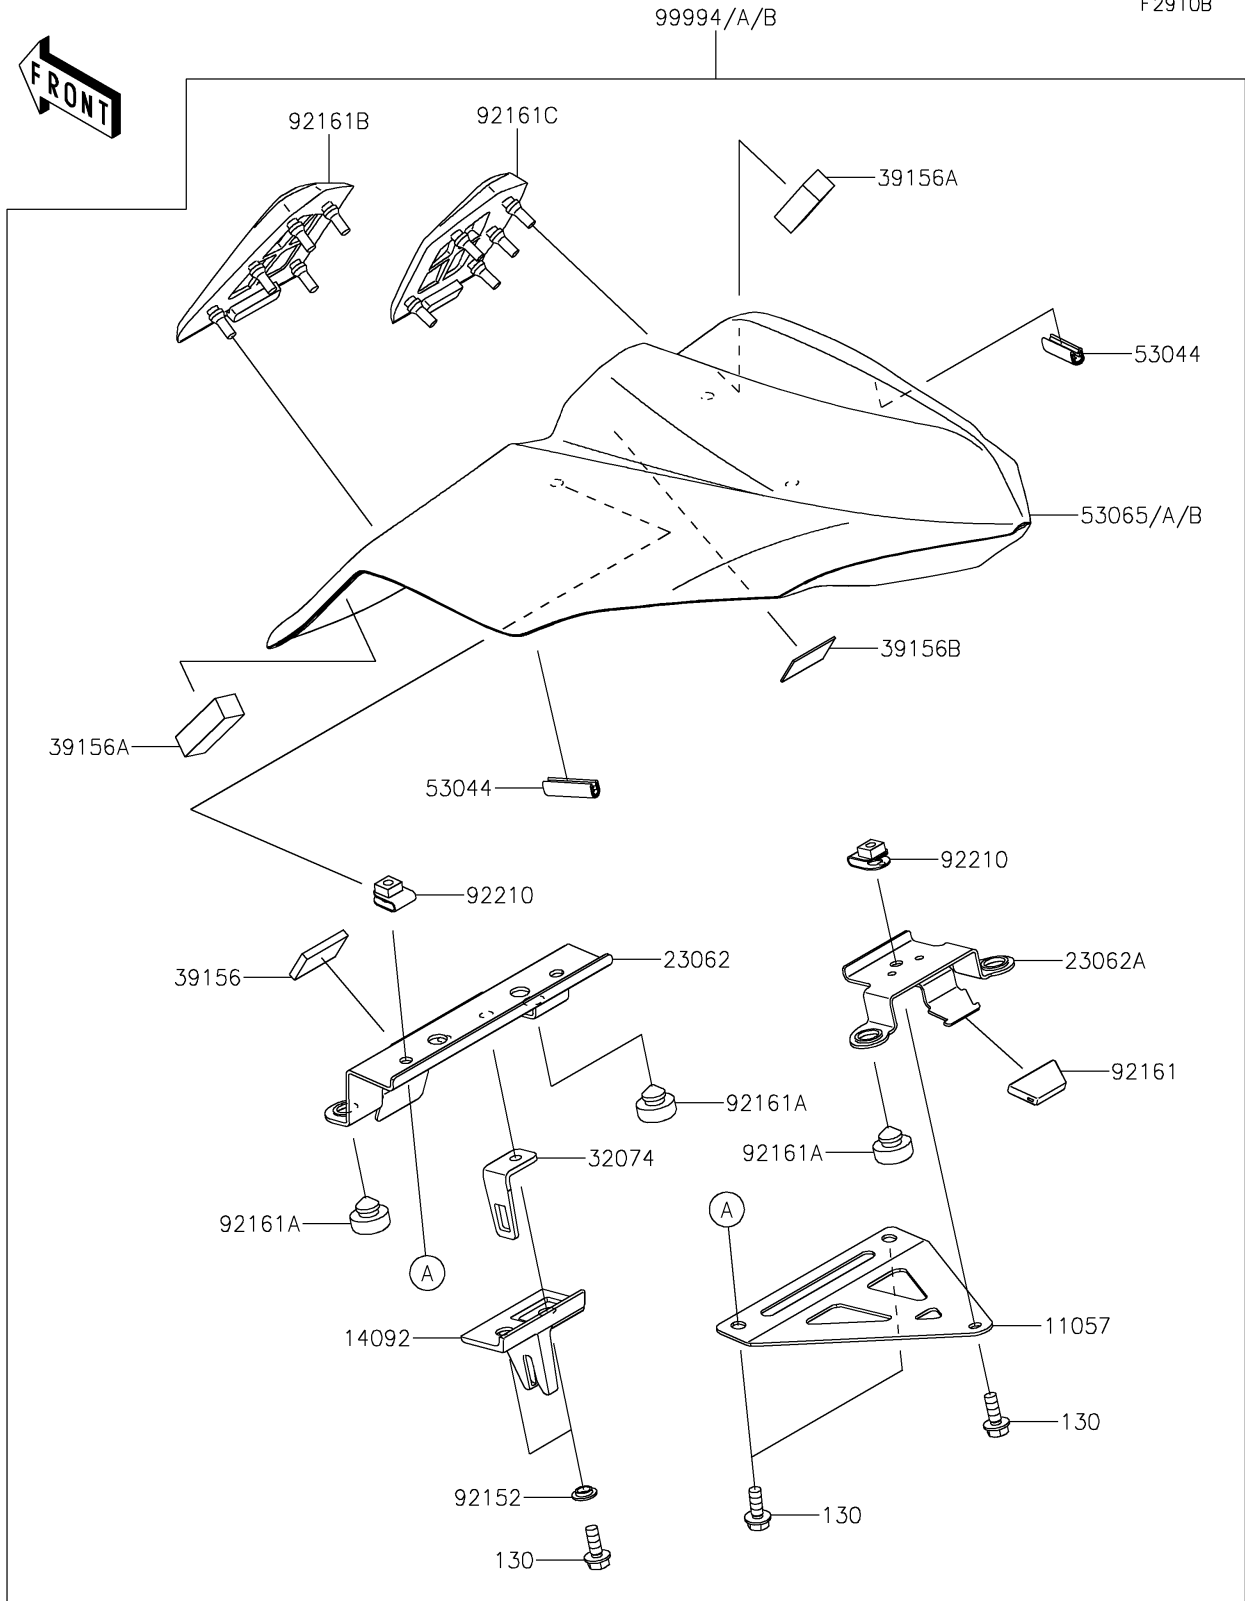

2025 Ninja 650 PARTS DIAGRAM

Accessory(Pillion Seat Cover)

F2910B

2025 Ninja 650 PARTS LIST

Accessory(Pillion Seat Cover)

ITEM NAME	PART NUMBER	QUANTITY
BRACKET,SEAT COVER (Ref # 11057)	11057-0808	1
COVER (Ref # 14092)	14092-0248	1
BRACKET-COMP (Ref # 23062)	23062-0907	1
BRACKET-COMP (Ref # 23062A)	23062-0914	1
BRACKET-LOCK (Ref # 32074)	32074-0017	1
PAD,20X30X4 (Ref # 39156)	39156-0705	1
PAD,13X43X12 (Ref # 39156A)	39156-0978	2
PAD,20X30X1 (Ref # 39156B)	39156-2199	1
TRIM,L=30 (Ref # 53044)	53044-0001	2
COVER SEAT,M.R.PURPLE (Ref # 53065)	53065-0039-35Y	1
COVER SEAT,M.S.BLACK (Ref # 53065A)	53065-0039-660	1
COVER SEAT,L.GREEN (Ref # 53065B)	53065-0039-777	1
COLLAR (Ref # 92152)	92152-0250	2
DAMPER (Ref # 92161)	92161-0629	1
DAMPER,10X20X8 (Ref # 92161A)	92161-0855	4
DAMPER,COVER SEAT,LH (Ref # 92161B)	92161-1855	1
DAMPER,COVER SEAT,RH (Ref # 92161C)	92161-1856	1
NUT,6MM (Ref # 92210)	92210-0277	3
PILLION SEAT COVER,M.R.PURPLE (Ref # 99994)	99994-0796-35Y	1
PILLION SEAT COVER,M.S.BLK (Ref # 99994A)	99994-0796-660	1
PILLION SEAT COVER,L.GREEN (Ref # 99994B)	99994-0796-777	1
BOLT-FLANGED,6X16 (Ref # 130)	130BA0616	5