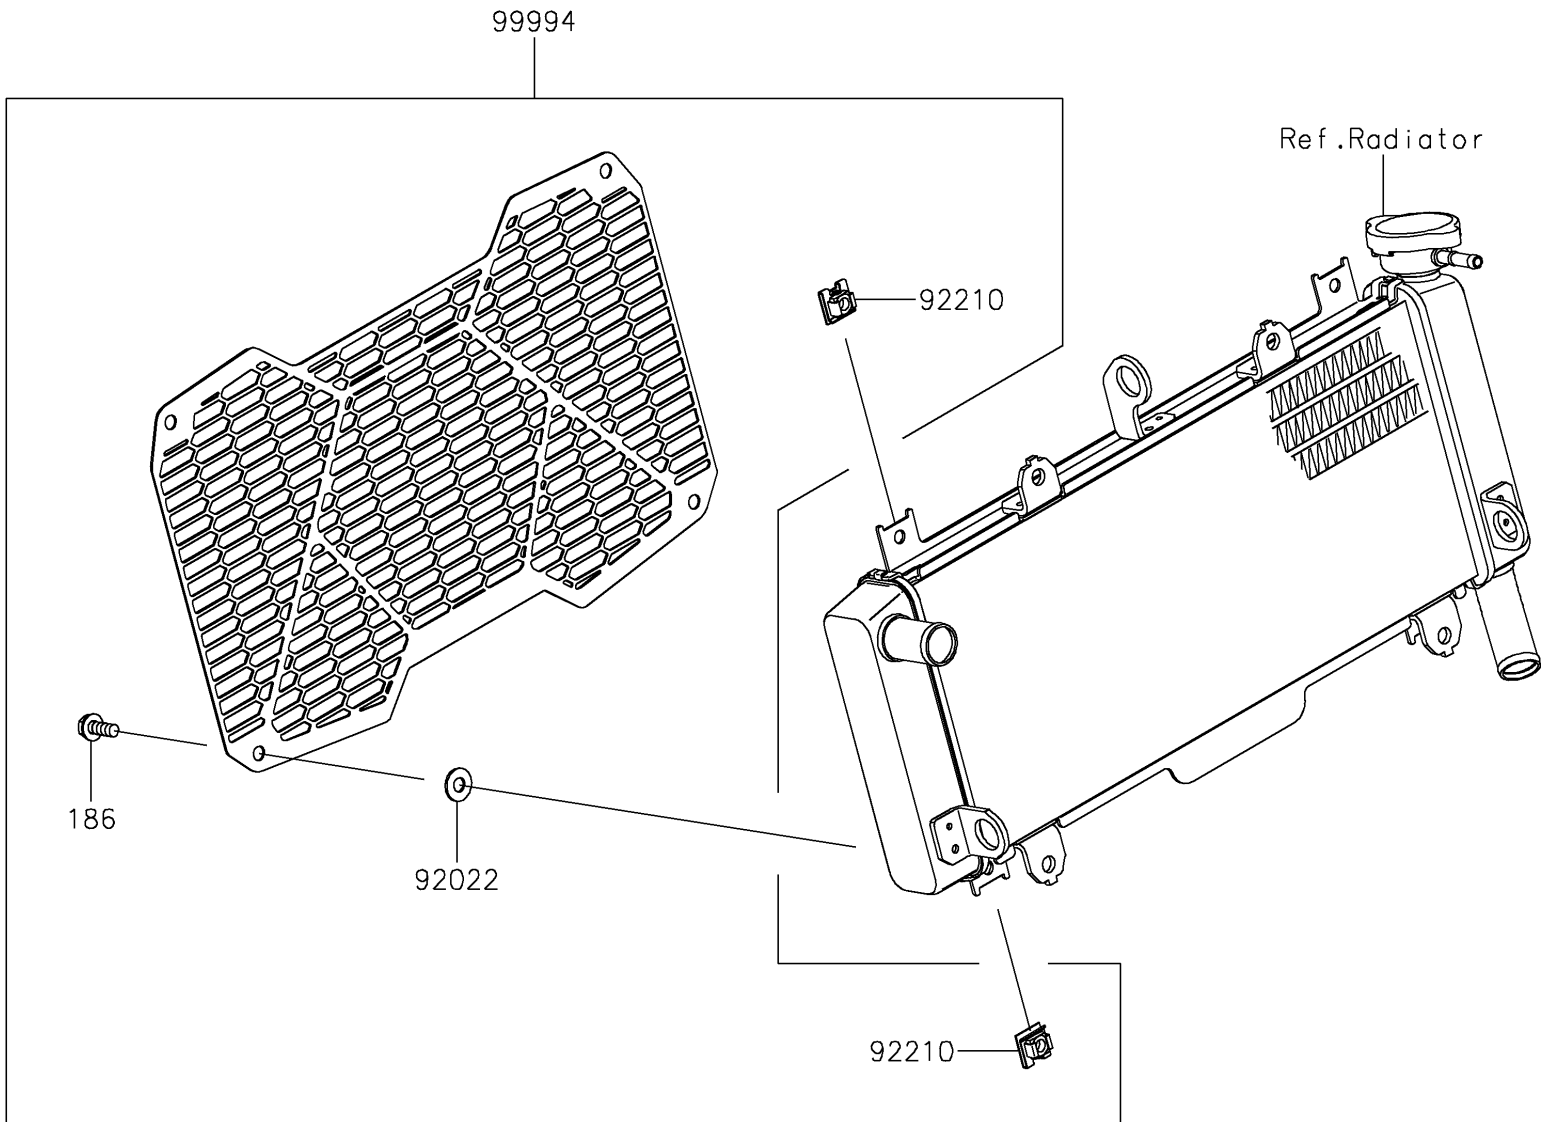

2025 Ninja 650 PARTS DIAGRAM

Accessory(Radiator Screen)

F2910

2025 Ninja 650 PARTS LIST

Accessory(Radiator Screen)

ITEM NAME	PART NUMBER	QUANTITY
WASHER,7X16X1.2 (Ref # 92022)	92022-024	4
NUT,CLIP,6MM (Ref # 92210)	92210-0867	4
KIT-ACCESSORY,RADIATOR SCREEN (Ref # 99994)	99994-0795	1
BOLT-UPSET-WP (Ref # 186)	186BA0616	4