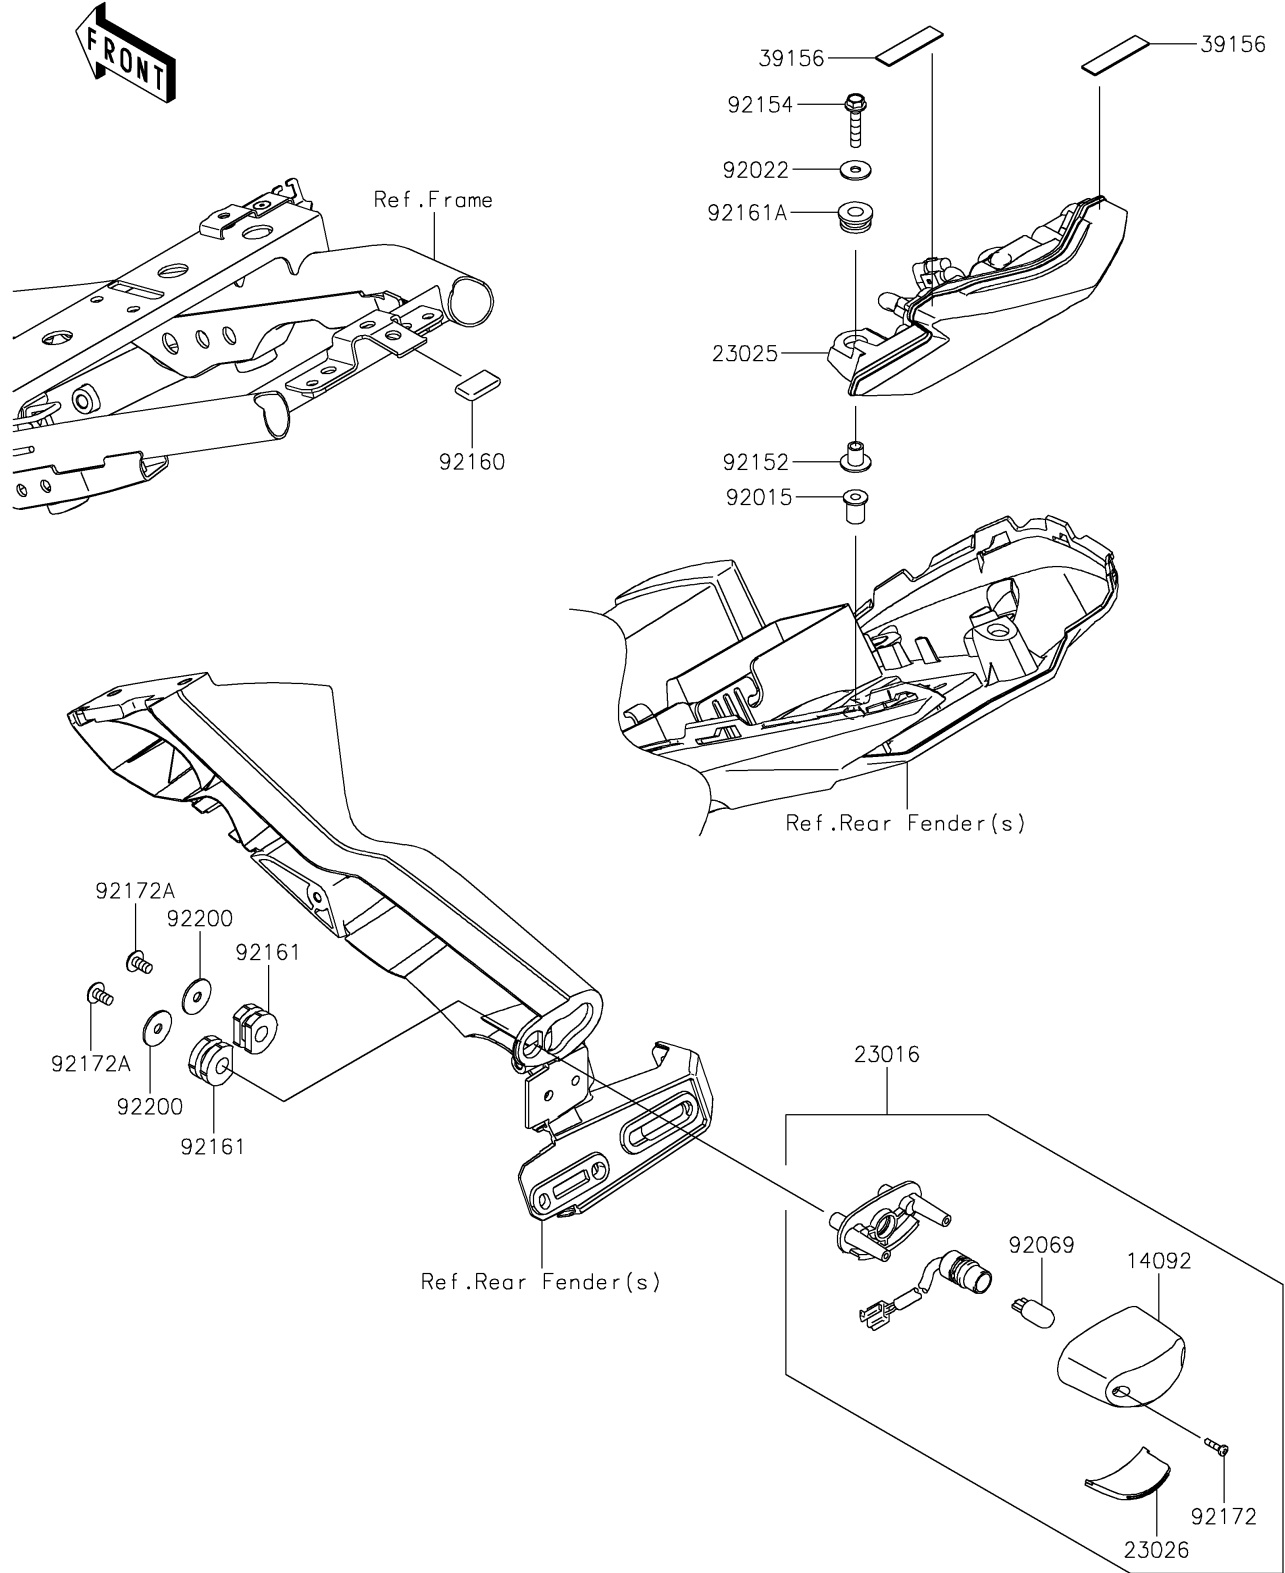

2025 Ninja 650 PARTS DIAGRAM

Taillight(s)

F2720

2025 Ninja 650 PARTS LIST

Taillight(s)

ITEM NAME	PART NUMBER	QUANTITY
COVER,LICENSE LAMP (Ref # 14092)	14092-0001	1
LAMP-ASSY,LICENSE (Ref # 23016)	23016-0656	1
LAMP-TAIL,LED (Ref # 23025)	23025-0362	1
LENS,LICENCE LAMP (Ref # 23026)	23026-0035	1
PAD,40X10X1 (Ref # 39156)	39156-2595	2
NUT,WELL,5MM (Ref # 92015)	92015-1757	2
WASHER,5.2X16X1.2 (Ref # 92022)	92022-263	2
BULB,12V 5W (Ref # 92069)	92069-1016	1
COLLAR,5.6X8X11.2 (Ref # 92152)	92152-1562	2
BOLT,FLANGED,5X25 (Ref # 92154)	92154-0846	2
DAMPER (Ref # 92160)	92160-1190	1
DAMPER (Ref # 92161)	92161-0776	2
DAMPER,8X18X8.1 (Ref # 92161A)	92161-1369	2
SCREW,TAPPING,2.9X13 (Ref # 92172)	92172-0343	2
SCREW,TAPPING,5X16 (Ref # 92172A)	92172-0427	2
WASHER,5.5X20X1.2 (Ref # 92200)	92200-0284	2