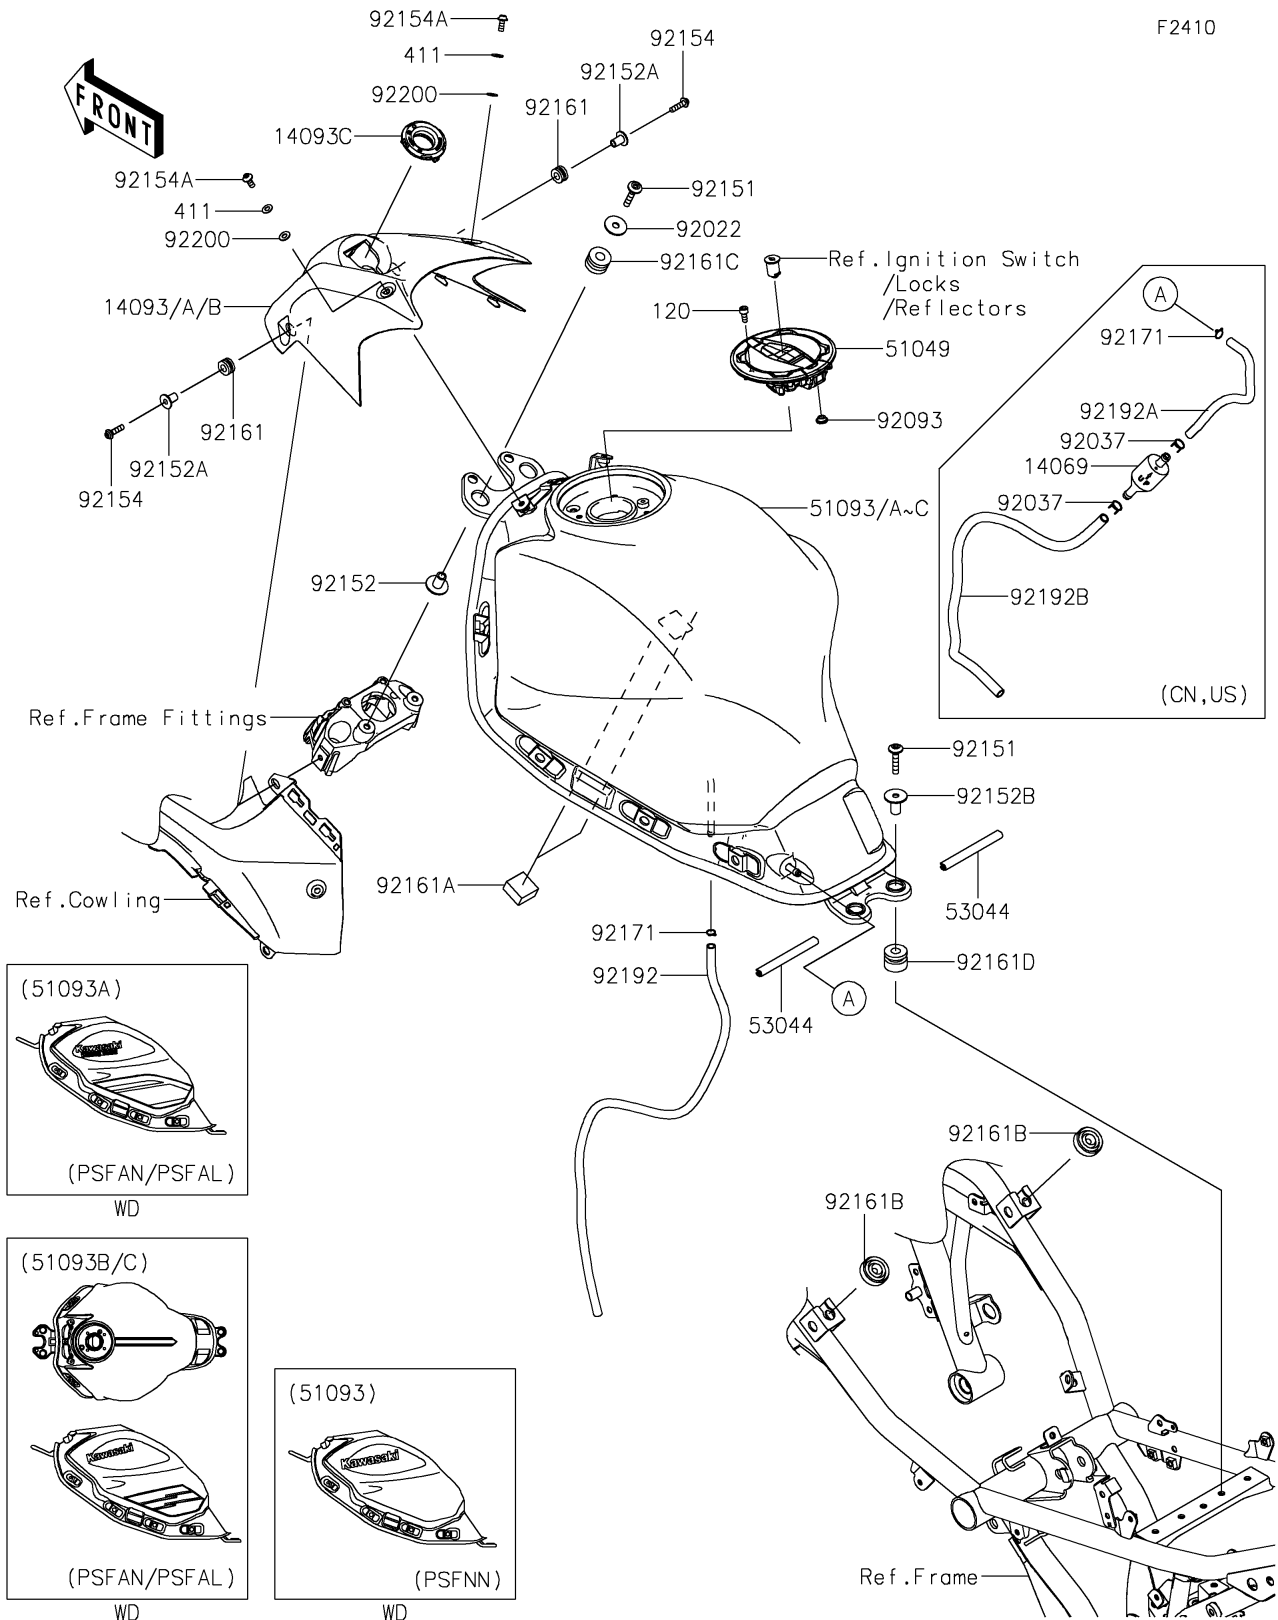

2025 Ninja 650 PARTS DIAGRAM

Fuel Tank

2025 Ninja 650 PARTS LIST

Fuel Tank

ITEM NAME	PART NUMBER	QUANTITY
BREATHER,FUEL TANK (Ref # 14069)	14069-1004	1
COVER,TANK,M.F.S.BLACK (Ref # 14093A)	14093-0483-739	1
COVER,IGNITION SW. (Ref # 14093C)	14093-0952	1
CAP-TANK,FUEL (Ref # 51049)	51049-0756	1
TANK-COMP-FUEL,M.S.BLACK (Ref # 51093)	51093-5449-660	1
TRIM,L=85 (Ref # 53044)	53044-0556	2
WASHER,7X24X1.6 (Ref # 92022)	92022-228	2
CLAMP,TUBE (Ref # 92037)	92037-147	2
SEAL,FUEL TANK CAP (Ref # 92093)	92093-1030	1
BOLT,SOCKET,6X30 (Ref # 92151)	92151-1605	4
COLLAR,6.5X10X17.6 (Ref # 92152)	92152-1655	2
COLLAR,5.6X16X14.2 (Ref # 92152A)	92152-2229	2
COLLAR,6.5X10X21.1 (Ref # 92152B)	92152-2325	2
BOLT,SOCKET,5X20 (Ref # 92154)	92154-0210	2
BOLT,SOCKET,5X12 (Ref # 92154A)	92154-1421	2
DAMPER,8X16X8.6 (Ref # 92161)	92161-0685	2
DAMPER,T=13 (Ref # 92161A)	92161-0792	2
DAMPER,14X30X10 (Ref # 92161B)	92161-1368	2
DAMPER,10X24X15 (Ref # 92161C)	92161-1482	2
DAMPER,10X24X19 (Ref # 92161D)	92161-1929	2
CLAMP,8X0.7 (Ref # 92171)	92171-1973	2
TUBE,6X9X620 (Ref # 92192)	92192-1085	1
TUBE,6X9X173/35 (Ref # 92192A)	92192-1702	1
TUBE,7X10.5X480 (Ref # 92192B)	92192-1724	1
WASHER,NYLON,5.3X11.5X0.5 (Ref # 92200)	92200-0006	2
BOLT-SOCKET,5X12 (Ref # 120)	120CA0512	4
WASHER-PLAIN,5MM (Ref # 411)	411AA0500	2