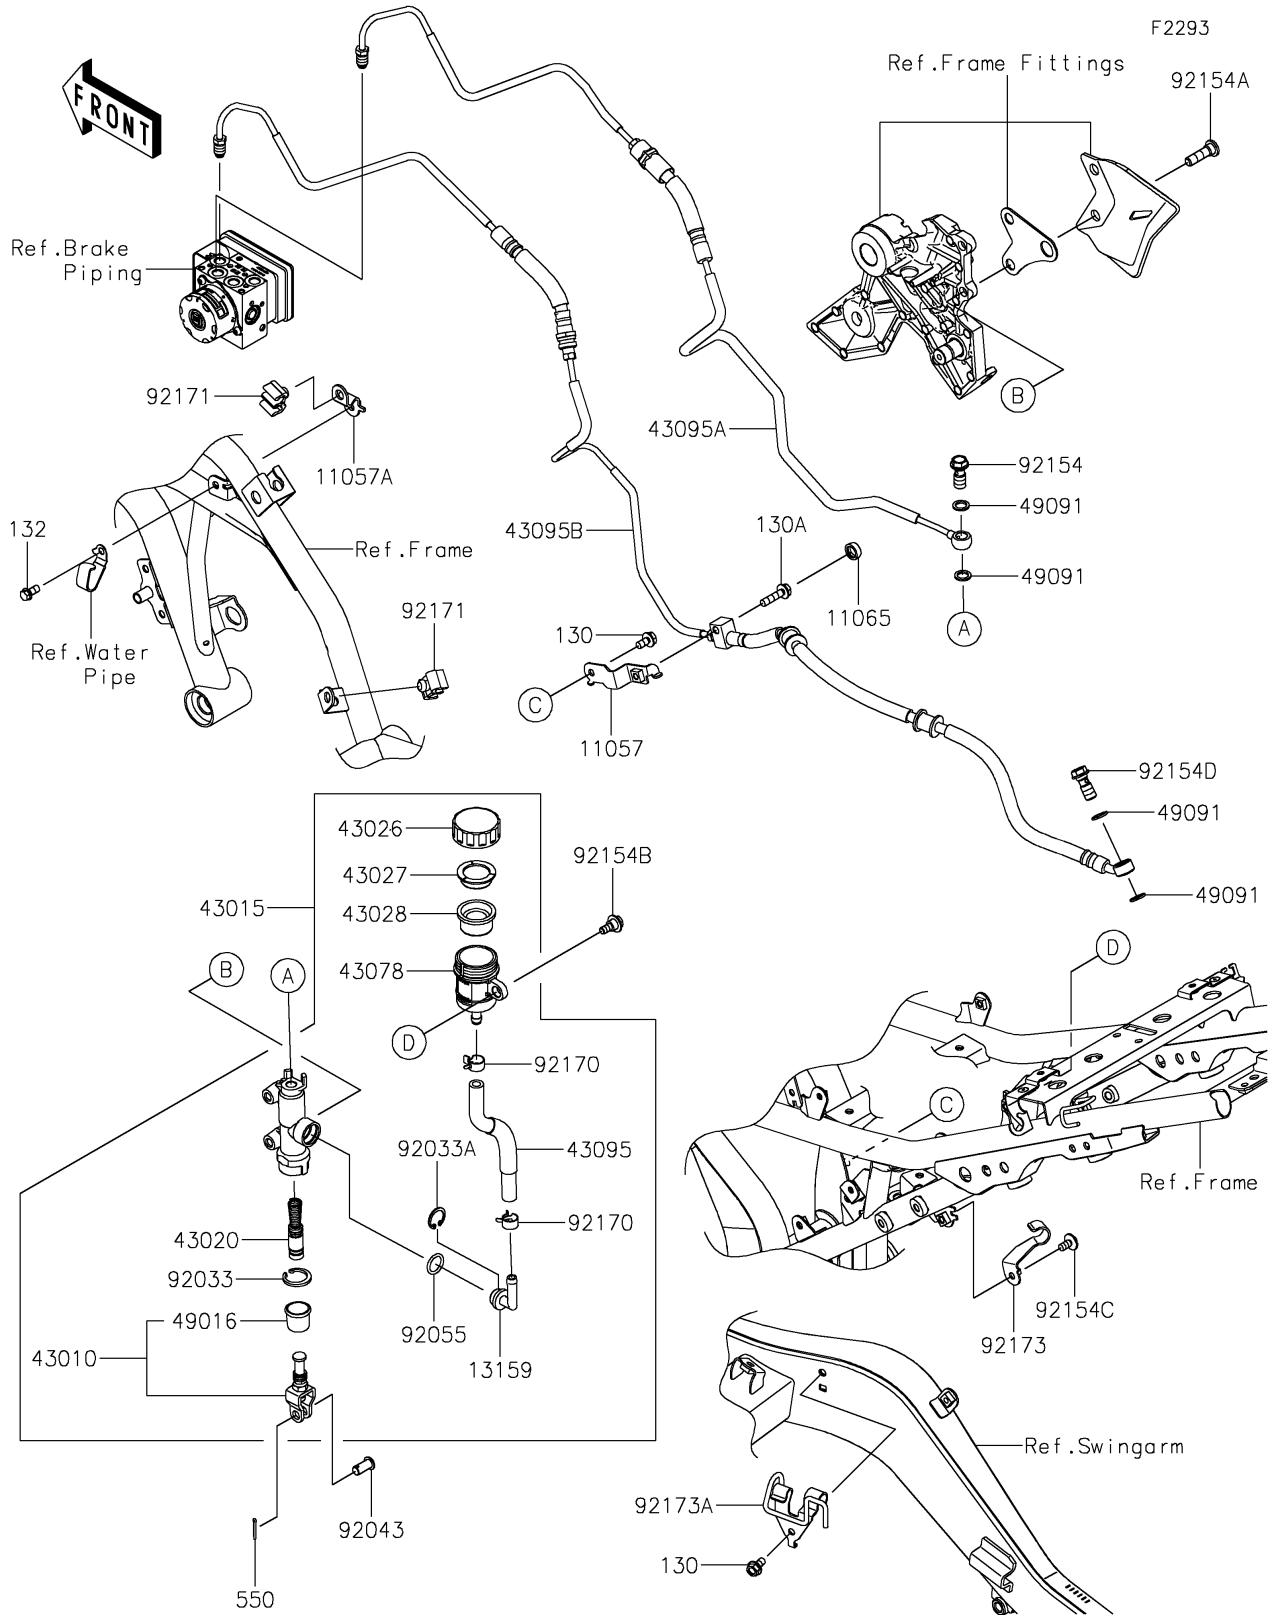

2025 Ninja 650 PARTS DIAGRAM

Rear Master Cylinder

2025 Ninja 650 PARTS LIST

Rear Master Cylinder

ITEM NAME	PART NUMBER	QUANTITY
BRACKET,ABS JOINT (Ref # 11057)	11057-0161	1
BRACKET,FR ABS PIPE (Ref # 11057A)	11057-0166	1
CAP,BOLT (Ref # 11065)	11065-0752	1
CONNECTOR (Ref # 13159)	13159-1056	1
ROD-ASSY-BRAKE (Ref # 43010)	43010-0020	1
CYLINDER-ASSY-MASTER,RR (Ref # 43015)	43015-0754	1
PISTON-COMP-BRAKE (Ref # 43020)	43020-1094	1
CAP-BRAKE (Ref # 43026)	43026-0009	1
PLATE-DIAPHRAGM (Ref # 43027)	43027-1053	1
DIAPHRAGM (Ref # 43028)	43028-1065	1
RESERVOIR (Ref # 43078)	43078-0060	1
HOSE-BRAKE,RR M/CYL. (Ref # 43095)	43095-0969	1
HOSE-BRAKE,RR M/CYL.-ABS UNIT (Ref # 43095A)	43095-1901	1
HOSE-BRAKE,ABS UNIT-RR CAL. (Ref # 43095B)	43095-1943	1
COVER-SEAL,BRAKE PISTON (Ref # 49016)	49016-1103	1
WASHER-SEAL,10.1X14.5X1.5 (Ref # 49091)	49091-0001	4
RING-SNAP,20.9X24.6X1.2 (Ref # 92033)	92033-0079	1
RING-SNAP,20.5MM (Ref # 92033A)	92033-1186	1
PIN (Ref # 92043)	92043-0182	1
RING-O,14.8X2.4 (Ref # 92055)	92055-0741	1
BOLT,FLANGED,10X23 (Ref # 92154)	92154-0732	1
BOLT,SOCKET,8X30 (Ref # 92154A)	92154-0843	2
BOLT (Ref # 92154B)	92154-0929	1
BOLT,SOCKET,6X12 (Ref # 92154C)	92154-0951	1
BOLT,OIL,L=23 (Ref # 92154D)	92154-4239	1
CLAMP,HOSE (Ref # 92170)	92170-1091	2
CLAMP (Ref # 92171)	92171-0818	2
CLAMP,RR BRAKE HOSE (Ref # 92173)	92173-1604	1
CLAMP (Ref # 92173A)	92173-2291	1

2025 Ninja 650 PARTS LIST

Rear Master Cylinder

ITEM NAME	PART NUMBER	QUANTITY
BOLT-FLANGED,6X12 (Ref # 130)	130BA0612	2
BOLT-FLANGED,6X25 (Ref # 130A)	130BA0625	1
BOLT-FLANGED-SMALL,6X12 (Ref # 132)	132BA0612	1
PIN-COTTER,2.0X15 (Ref # 550)	550AA2015	1