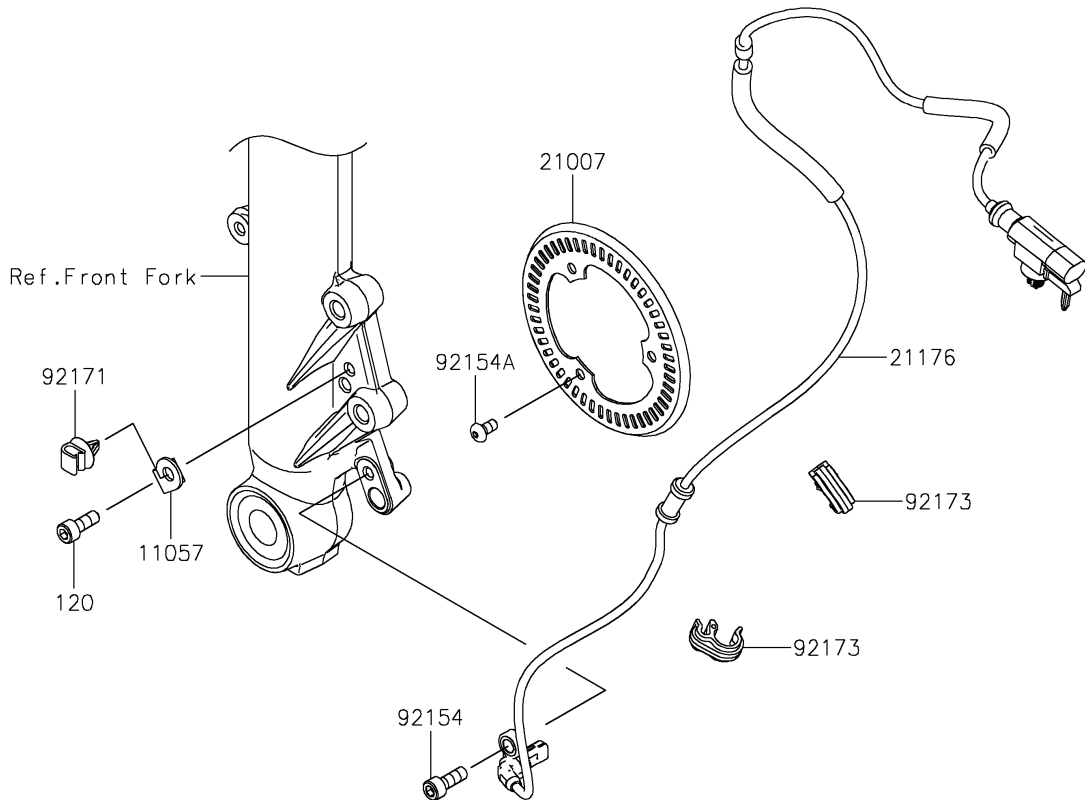

2025 Ninja 650 PARTS DIAGRAM

Front Master Cylinder

F2291

2025 Ninja 650 PARTS LIST

Front Master Cylinder

| ITEM NAME | PART NUMBER | QUANTITY |
|--|-------------|----------|
| BRACKET,SENSOR CORD (Ref # 11057) | 11057-0190 | 1 |
| LEVER-COMP,FRONT BRAKE (Ref # 13236) | 13236-0140 | 1 |
| PLATE (Ref # 13272) | 13272-0573 | 1 |
| ROTOR,SENSOR,FR (Ref # 21007) | 21007-0671 | 1 |
| SENSOR,SPEED,FR (Ref # 21176) | 21176-0920 | 1 |
| SWITCH,BRAKE (Ref # 27010) | 27010-0762 | 1 |
| CYLINDER-ASSY-MASTER,FR (Ref # 43015) | 43015-0647 | 1 |
| PISTON-COMP-BRAKE (Ref # 43020) | 43020-0008 | 1 |
| STOPPER-BRAKE,PISTON (Ref # 43022) | 43022-1010 | 1 |
| CAP-BRAKE (Ref # 43026) | 43026-0019 | 1 |
| PLATE-DIAPHRAGM (Ref # 43027) | 43027-0008 | 1 |
| DIAPHRAGM (Ref # 43028) | 43028-0015 | 1 |
| HOLDER-BRAKE,MASTER-CYLINDER (Ref # 43034) | 43034-0050 | 1 |
| COVER-SEAL,MASTER CYLINDER (Ref # 49016) | 49016-1044 | 1 |
| BOLT,LEVER SET,BLACK (Ref # 92002) | 92002-1322 | 1 |
| BOLT,SCREW,4X12 (Ref # 92002A) | 92002-1323 | 1 |
| NUT,FLANGED,6MM (Ref # 92015) | 92015-1528 | 1 |
| BOLT,SOCKET,6X16 (Ref # 92154) | 92154-0235 | 1 |
| BOLT,SOCKET,5X10 (Ref # 92154A) | 92154-2801 | 3 |
| CLAMP (Ref # 92171) | 92171-0640 | 2 |
| SCREW,4X20 (Ref # 92172) | 92172-0320 | 2 |
| CLAMP,HOSE&SENSOR LINE (Ref # 92173) | 92173-1613 | 2 |
| BOLT-SOCKET,6X16 (Ref # 120) | 120CA0616 | 1 |
| BOLT-SOCKET,6X22 (Ref # 120A) | 120CB0622 | 2 |