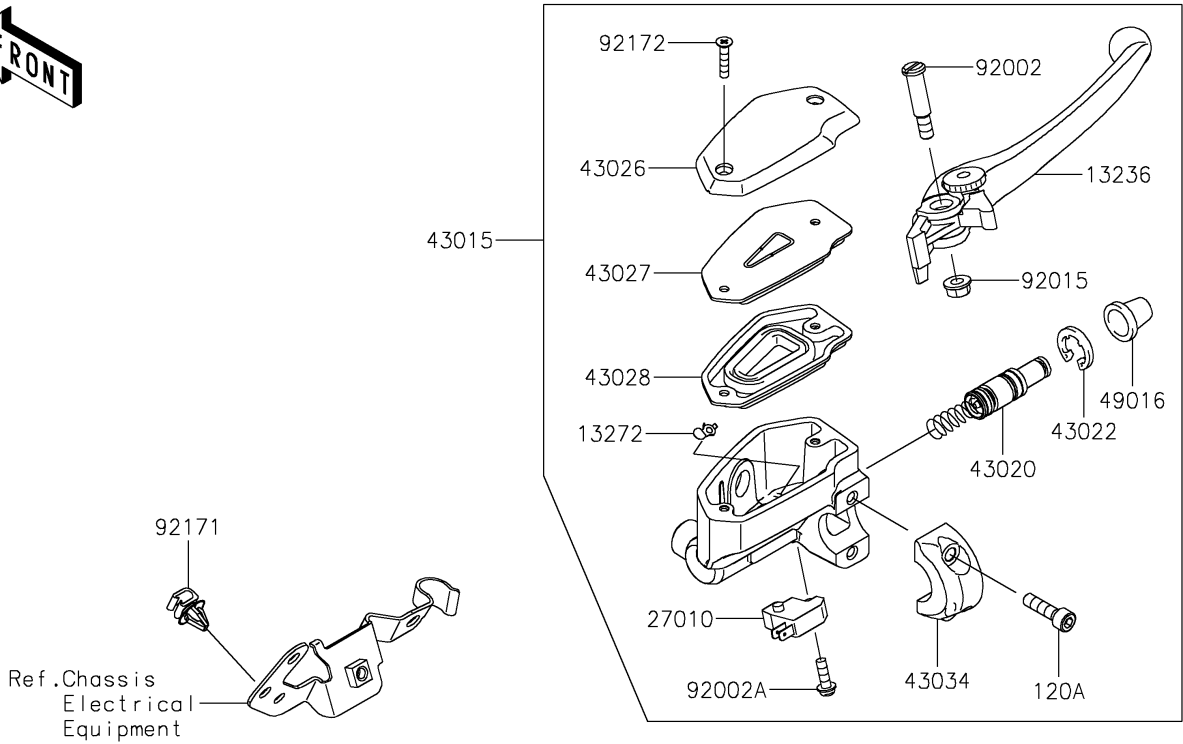

2025 Ninja 650 PARTS DIAGRAM

Front Master Cylinder

F2291

2025 Ninja 650 PARTS LIST

Front Master Cylinder

| ITEM NAME | PART NUMBER | QUANTITY |
|--|-------------|----------|
| BRACKET,SENSOR CORD (Ref # 11057) | 11057-0190 | 1 |
| LEVER-COMP,FRONT BRAKE (Ref # 13236) | 13236-0140 | 1 |
| PLATE (Ref # 13272) | 13272-0573 | 1 |
| ROTOR,SENSOR,FR (Ref # 21007) | 21007-0671 | 1 |
| SENSOR,SPEED,FR (Ref # 21176) | 21176-0920 | 1 |
| SWITCH,BRAKE (Ref # 27010) | 27010-0762 | 1 |
| CYLINDER-ASSY-MASTER,FR (Ref # 43015) | 43015-0647 | 1 |
| PISTON-COMP-BRAKE (Ref # 43020) | 43020-0008 | 1 |
| STOPPER-BRAKE,PISTON (Ref # 43022) | 43022-1010 | 1 |
| CAP-BRAKE (Ref # 43026) | 43026-0019 | 1 |
| PLATE-DIAPHRAGM (Ref # 43027) | 43027-0008 | 1 |
| DIAPHRAGM (Ref # 43028) | 43028-0015 | 1 |
| HOLDER-BRAKE,MASTER-CYLINDER (Ref # 43034) | 43034-0050 | 1 |
| COVER-SEAL,MASTER CYLINDER (Ref # 49016) | 49016-1044 | 1 |
| BOLT,LEVER SET,BLACK (Ref # 92002) | 92002-1322 | 1 |
| BOLT,SCREW,4X12 (Ref # 92002A) | 92002-1323 | 1 |
| NUT,FLANGED,6MM (Ref # 92015) | 92015-1528 | 1 |
| BOLT,SOCKET,6X16 (Ref # 92154) | 92154-0235 | 1 |
| BOLT,SOCKET,5X10 (Ref # 92154A) | 92154-2801 | 3 |
| CLAMP (Ref # 92171) | 92171-0640 | 2 |
| SCREW,4X20 (Ref # 92172) | 92172-0320 | 2 |
| CLAMP,HOSE&SENSOR LINE (Ref # 92173) | 92173-1613 | 2 |
| BOLT-SOCKET,6X16 (Ref # 120) | 120CA0616 | 1 |
| BOLT-SOCKET,6X22 (Ref # 120A) | 120CB0622 | 2 |