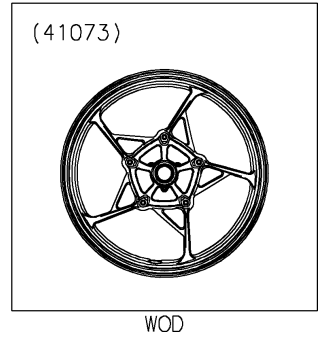

2025 Ninja 650 PARTS DIAGRAM

Front Wheel

2025 Ninja 650 PARTS LIST

Front Wheel

ITEM NAME	PART NUMBER	QUANTITY
AXLE,FR,20X209 (Ref # 41068)	41068-0616	1
WHEEL-ASSY,FR,G.BLACK (Ref # 41073)	41073-0702-QT	1
BEARING-BALL,20X42X12 (Ref # 92045)	92045-0820	2
SEAL-OIL,BJN30427 (Ref # 92049)	92049-0130	2
COLLAR,20X30X15.5 (Ref # 92152)	92152-0946	2
COLLAR,20.2X27.2X115 (Ref # 92152A)	92152-2227	1