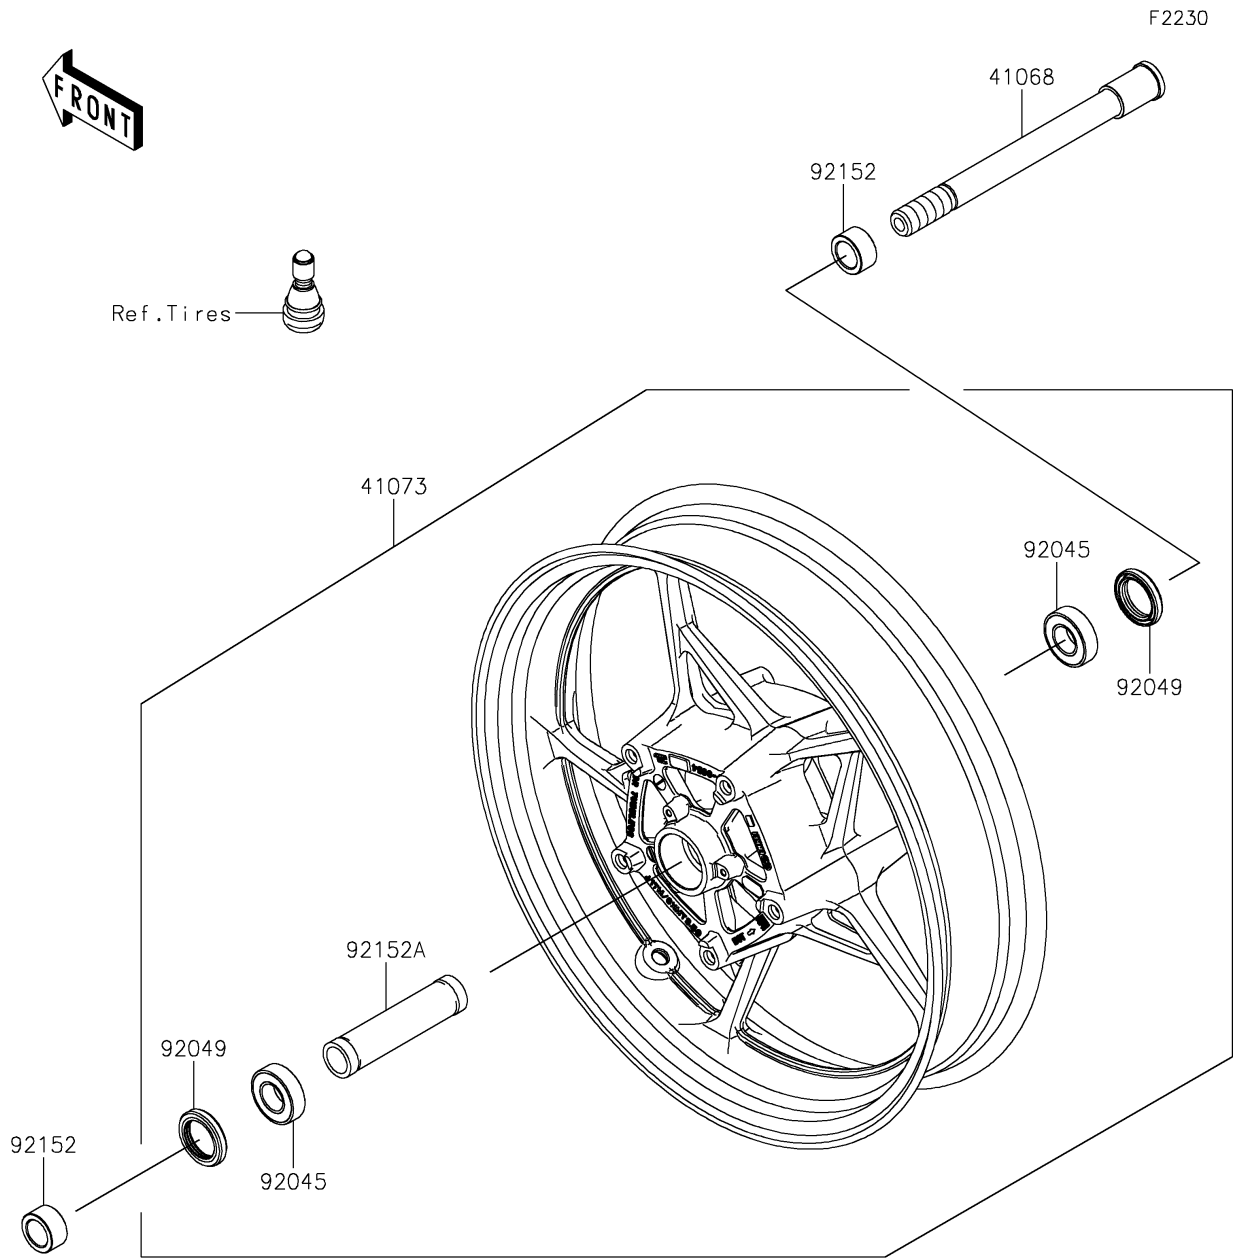

2025 Ninja 650 PARTS DIAGRAM

Front Wheel

2025 Ninja 650 PARTS LIST

Front Wheel

ITEM NAME	PART NUMBER	QUANTITY
AXLE,FR,20X209 (Ref # 41068)	41068-0616	1
WHEEL-ASSY,FR,G.BLACK (Ref # 41073)	41073-0702-QT	1
BEARING-BALL,20X42X12 (Ref # 92045)	92045-0820	2
SEAL-OIL,BJN30427 (Ref # 92049)	92049-0130	2
COLLAR,20X30X15.5 (Ref # 92152)	92152-0946	2
COLLAR,20.2X27.2X115 (Ref # 92152A)	92152-2227	1