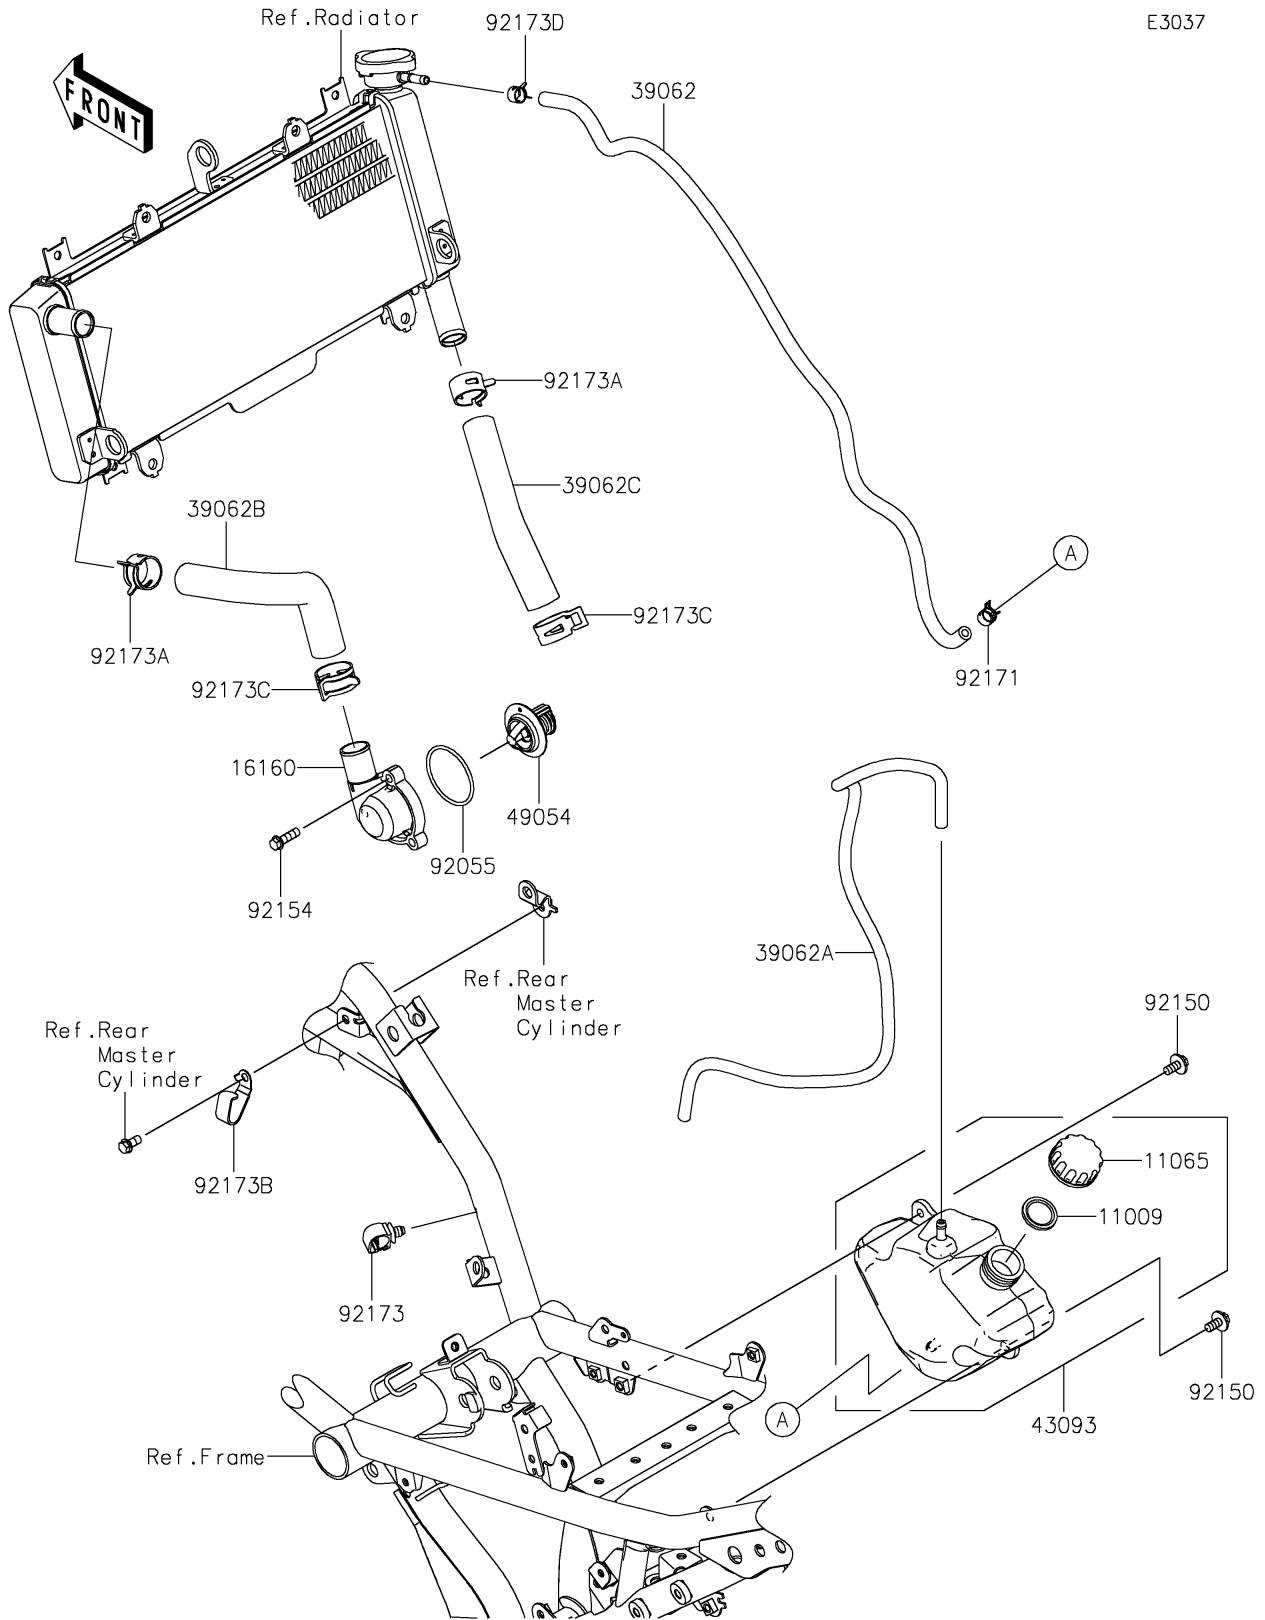

# 2025 Ninja 650 PARTS DIAGRAM

## Water Pipe

E3037

## 2025 Ninja 650 PARTS LIST

### Water Pipe

ITEM NAME	PART NUMBER	QUANTITY
GASKET,RESERVOIR TANK CAP (Ref # 11009)	11009-1145	1
CAP (Ref # 11065)	11065-0962	1
BODY,THERMOSTAT (Ref # 16160)	16160-0830	1
HOSE-COOLING,RADI.-RESERVOIR (Ref # 39062)	39062-0745	1
HOSE-COOLING,BREATHER (Ref # 39062A)	39062-0746	1
HOSE-COOLING,HEAD-RADIATOR (Ref # 39062B)	39062-0747	1
HOSE-COOLING,RADIATOR-PUMP (Ref # 39062C)	39062-0748	1
RESERVOIR-ASSY-TANK (Ref # 43093)	43093-0003	1
THERMOSTAT (Ref # 49054)	49054-0001	1
RING-O,46.7X2.4 (Ref # 92055)	92055-1811	1
BOLT,6X14 (Ref # 92150)	92150-1340	2
BOLT,FLANGED,6X20 (Ref # 92154)	92154-1778	3
CLAMP,10.5X8X0.7 (Ref # 92171)	92171-1992	1
CLAMP,12MM DIA. (Ref # 92173)	92173-0736	1
CLAMP (Ref # 92173A)	92173-1567	2
CLAMP (Ref # 92173B)	92173-1592	1
CLAMP (Ref # 92173C)	92173-1688	2
CLAMP (Ref # 92173D)	92173-2425	1